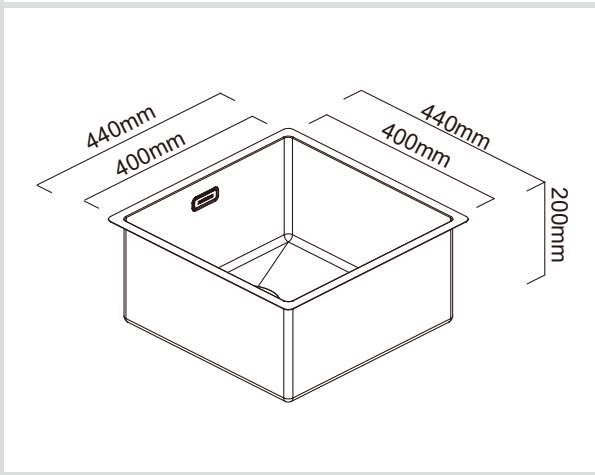

## Dimensions

## Specifications

Description	Single Bowl, Undermount/Inset Sink
Overall Sink Size	440mm x 440mm x 200mm deep
Bowl Dimensions	400mm x 400mm x 200mm deep
Drainer Length	N/A
Technic	Fabrication
Material	Stainless steel SUS304

## Installation

Fixings	Inset clips supplied
Template	N/A
Min Cabinet Size	500mm
Waste Holes	1 x 90mm round Compatible with waste disposal