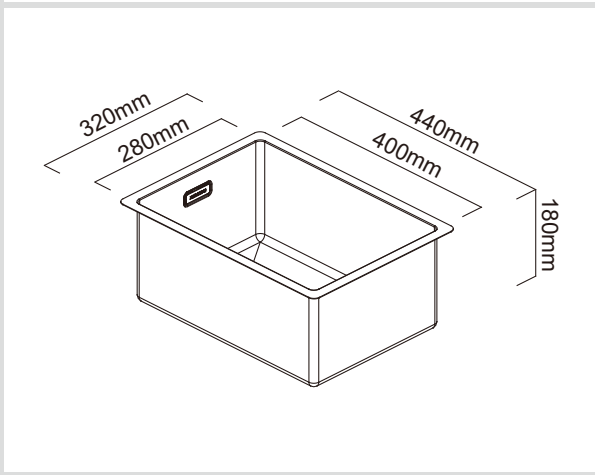

Model Code: 13 CAN280SG

Included Accessories

Optional Accessories

Dimensions

Specifications

Description	Single Bowl, Undermount/Inset Sink
Overall Sink Size	320mm x 440mm x 180mm deep
Bowl Dimensions	280mm x 400mm x 180mm deep
Drainer Length	N/A
Technic	Fabrication
Material	Stainless steel SUS304

Installation

Fixings	Inset clips supplied
Template	N/A
Min Cabinet Size	400mm
Waste Holes	1 x 90mm round Compatible with waste disposal

Plumbing

Waste Fittings	1 x (90mm x 1 1/2") basket wastes included
Overflow	Included