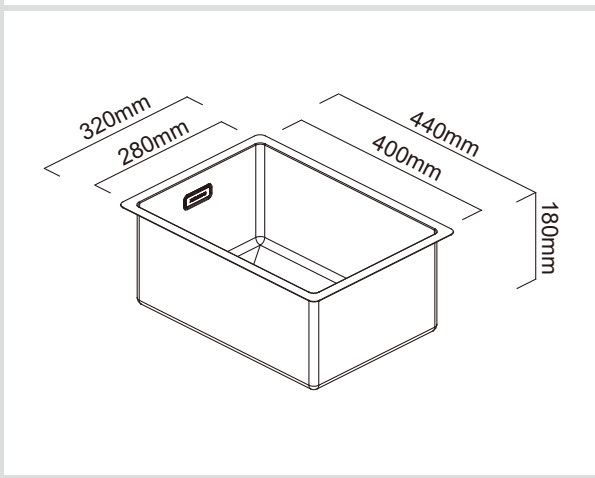

Model Code: 13 CAN280RB

Included Accessories

Optional Accessories

Dimensions

Specifications

Description	Single Bowl, Undermount/Inset Sink
Overall Sink Size	320mm x 440mm x 180mm deep
Bowl Dimensions	280mm x 400mm x 180mm deep
Drainer Length	N/A
Technic	Fabrication
Material	Stainless steel SUS304

Installation

Fixings	Inset clips supplied
Template	N/A
Min Cabinet Size	400mm
Waste Holes	1 x 90mm round Compatible with waste disposal

Plumbing

Waste Fittings	1 x (90mm x 1 1/2") basket wastes included
Overflow	Included