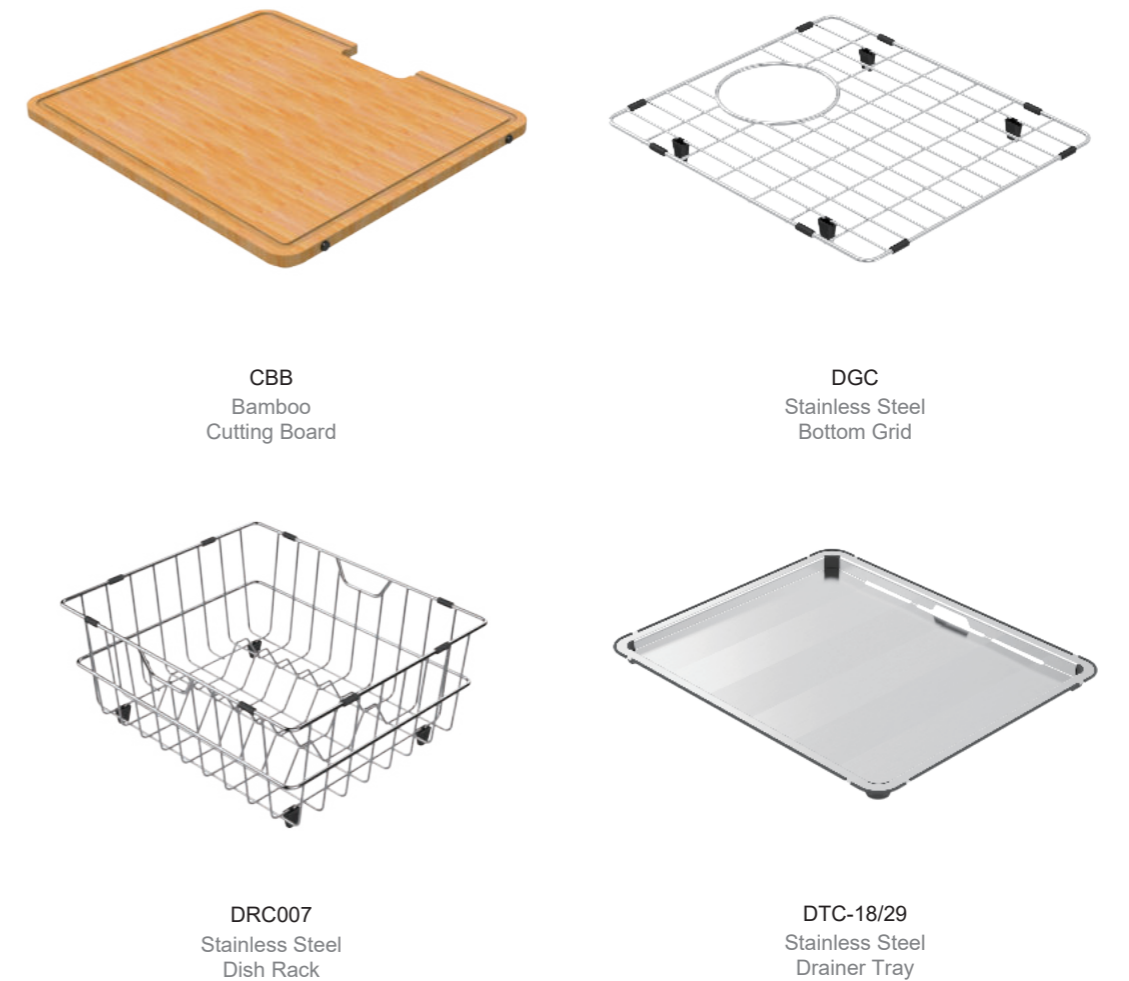

**K2 Deluxe Sink + Accessory Kit (Type B)
(Sink + Bottom Grid(s)-DGC + Fitted Cutting Board + Drainer Tray + Dish Rack)**

MOC356D-K2, MOC457D-K2, MOC457DT-K2
(See Pg 90-91 for MOC***-K2 Kit MSRP pricing)