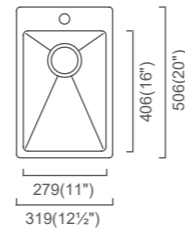

MONTEGO TAP LEDGE

MONTEGO T
MOC279T (MSRP \$640)
12.5" Bar/Prep

Outside: 12½" x 20" x 8"
Bowl: 11" x 16" x 8"

Installation

Specification

MONTEGO TAP LEDGE

MONTEGO T
MOC686T (MSRP \$960)
29" Super Single

Outside: 28¾" x 20" x 10"
Bowl: 27" x 16" x 10"

Installation

Specification

*Available in Sink + Accessory Kit. See Pg 43-44

MONTEGO T
MOC508T (MSRP \$780)
22" Single

Outside: 21⅙" x 20" x 9"
Bowl: 20" x 16" x 9"

Installation

Specification

*Available in Sink + Accessory Kit. See Pg 43-44

Outside: 25⅙" x 20" x 10"
Bowl: 24" x 16" x 10"

Installation

Specification

*Available in Sink + Accessory Kit. See Pg 43-44

MONTEGO T
MOC406DT (MSRP \$1,395)
34" 50/50 Double

Outside: 34⅙" x 20" x 10"
Bowl 1: 16" x 16" x 10"
Bowl 2: 16" x 16" x 10"