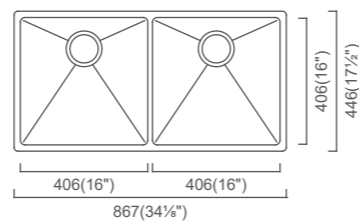

Specification

*Available in Sink + Accessory Kit. See Pg 43-44

MONTEGO

MOC356D (MSRP \$1,175)
30" 50/50 Double

Outside: 30³/₄" x 17¹/₂" x 9"
Bowl 1: 14" x 16" x 9"
Bowl 2: 14" x 16" x 9"

Installation

Specification

*Available in Sink + Accessory Kit. See Pg 43-44

MONTEGO

MOC406D (MSRP \$1,270)
34" 50/50 Double

Outside: 34¹/₈" x 17¹/₂" x 10"
Bowl 1: 16" x 16" x 10"
Bowl 2: 16" x 16" x 10"

Installation

Specification

*Available in Sink + Accessory Kit. See Pg 43-44