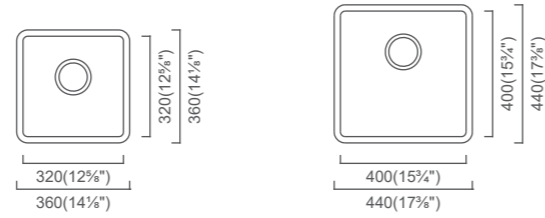

LUCIA COLLECTION

LUCIA
LUC75U (MSRP \$350)
13" Single

Outside: 14¹/₈" x 14¹/₈" x 6¹/₄"
Bowl: 12⁵/₈" x 12⁵/₈" x 6¹/₄"

LUCIA
LUC120U (MSRP \$425)
17" Single

Outside: 17³/₈" x 17³/₈" x 8"
Bowl: 15³/₄" x 15³/₄" x 8"

Specification

LUC120U-K1: Sink + Cutting Board Kit (MSRP \$590)
LUC120U-K2: Sink + Deluxe Accessory Kit (MSRP \$745)

LUCIA
LUC130U (MSRP \$470)
21.5" Single

Outside: 21¹/₄" x 17³/₈" x 8¹/₄"
Bowl: 19⁵/₈" x 15³/₄" x 8¹/₄"