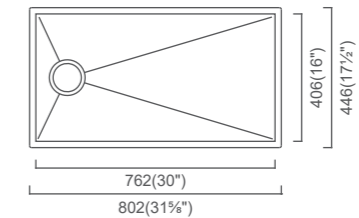

*Available in Sink + Accessory Kit. See Pg 49-50

* Premium Standard sinks are ALL sold in single-pack, or a discounted 5-pack option. Inquire with your local sales Rep for pricing options.

* Premium Standard sinks are ALL sold in single-pack, or a discounted 5-pack option. Inquire with your local sales Rep for pricing options.