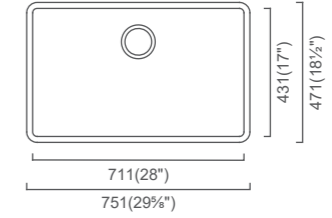

LUCIA COLLECTION

LUCIA
LUC140U (MSRP \$635)
30" Single

Outside: 29⁵/₈" x 18¹/₂" x 9"
Bowl: 28" x 17" x 9"

Installation

Specification

LUC140U-K1: Sink + Cutting Board Kit (MSRP \$825)

LUCIA
LUC200U (MSRP \$725)
29.5" 50/50 Double

Outside: 29¹/₂" x 17³/₈" x 8"
Bowl 1: 13³/₈" x 15³/₄" x 8"
Bowl 2: 13³/₈" x 15³/₄" x 8"

Installation

Specification

LUC200U-K1: Sink + Cutting Board Kit (MSRP \$915)
LUC200U-K2: Sink + Deluxe Accessory Kit (MSRP \$1,095)