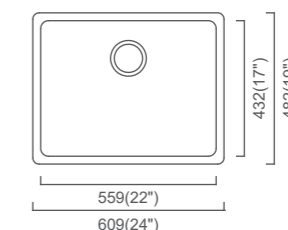

ZEFFIRO laundry sinks are hand-crafted and feature R25 corners for increased volume and designer style.

AQUARIUS laundry sinks are premium pressed sinks and available in traditional sizing.

55

LAUNDRY SINKWARE

LAUNDRY SINKWARE

ZEFFIRO LAUNDRY
ZLC120U (MSRP \$810)

12" Deep

Outside: 20" x 19" x 12"
Bowl: 18" x 17" x 12"

Installation

Specification

ZEFFIRO LAUNDRY
ZLC130U (MSRP \$1,035)

12" Deep

Outside: 24" x 19" x 12"
Bowl: 22" x 17" x 12"

Installation

Specification

ZEFFIRO LAUNDRY
ZLC140U (MSRP \$1,240)

12" Deep

Outside: 32" x 19" x 12"
Bowl: 30" x 17" x 12"

Installation

Specification