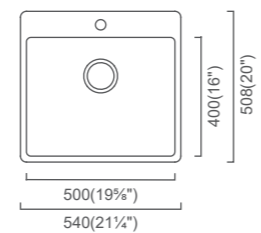

LUC130T-K1: Sink + Cutting Board Kit (MSRP $700)
LUC130T-K2: Sink + Deluxe Accessory Kit (MSRP $895)

* Premium Standard sinks are ALL sold in single-pack, or a discounted 5-pack option.
Inquire with your local sales Rep for pricing options.

LUCIA COLLECTION

LUCIA
LUC140U (MSRP $635)
30" Single

Outside: 29⁵/₈" x 18¹/₂" x 9"
Bowl: 28" x 17" x 9"

Installation