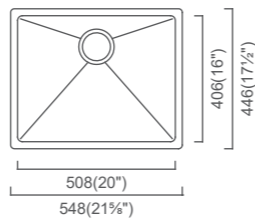

Specification

*Available in Sink + Accessory Kit. See Pg 43-44

MONTEGO
MOC457D (MSRP $1,190)
31" 60/40 Double

Outside: 31⅝" x 17½" x 10"
Bowl 1: 18" x 16" x 10"
Bowl 2: 11" x 16" x 8"