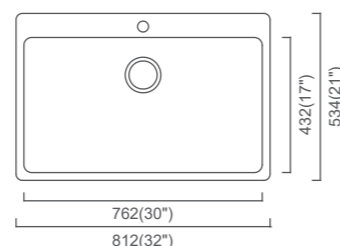

12" Deep

Outside: 24" x 21" x 12"
Bowl: 22" x 17" x 12"

Installation

Specification

AQUARIUS LAUNDRY
AQC130U-12 (MSRP \$530)

12" Deep

Outside: 23" x 17 3/4" x 12"
Bowl: 21" x 15 3/4" x 12"

Installation

Specification

ZEFFIRO LAUNDRY T
ZLC140T (MSRP \$1,260)

12" Deep

Outside: 32" x 21" x 12"
Bowl: 30" x 17" x 12"

Installation

Specification

AQUARIUS LAUNDRY
ARC110U (MSRP \$380)

9" Deep

Outside: 23" x 17 3/8" x 9"
Bowl: 21 3/8" x 17 3/8" x 9"

Installation

Specification

* Aruba & Aquarius laundry sinks available in 5 packs only.