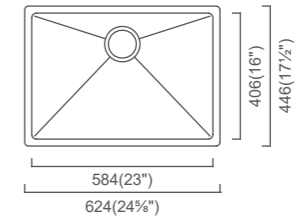

Specification

*Available in Sink + Accessory Kit. See Pg 43-44

MONTEGO
MOC381 (MSRP $655)
17" Single/Bar

Outside: 16⅝" x 16⅝" x 8"
Bowl: 15" x 15" x 8"