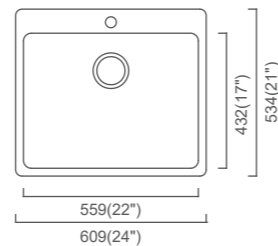

12" Deep

Outside: 24" x 19" x 12"
Bowl: 22" x 17" x 12"

Installation

Specification

Included Accessories

DGCZL130-BK
PVD Stainless Steel
Bottom Grid

WK-ODC-BK
PVD Stainless Steel
Waste Cover

ZEFFIRO LAUNDRY T
ZLC130T (MSRP \$1,100)

12" Deep

Outside: 24" x 21" x 12"
Bowl: 22" x 17" x 12"

Installation

Specification

AQUARIUS LAUNDRY
AQC130U-12 (MSRP \$530)

12" Deep

Outside: 23" x 17 3/4" x 12"
Bowl: 21" x 15 3/4" x 12"

Installation