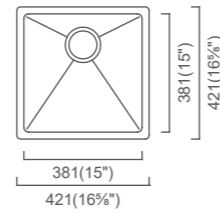

MONTEGO
MOC279 (MSRP \$600)
12.5" Bar/Prep

Outside: 12½" x 17½" x 8"
Bowl: 11" x 16" x 8"

Installation

Specification

MONTEGO
MOC584 (MSRP \$815)
25" Single

Outside: 24¾" x 17½" x 10"
Bowl: 23" x 16" x 10"

Installation

Specification

*Available in Sink + Accessory Kit. See Pg 43-44

MONTEGO
MOC381 (MSRP \$655)
17" Single/Bar

Outside: 16⅝" x 16⅝" x 8"
Bowl: 15" x 15" x 8"

Installation

Specification

MONTEGO
MOC762 (MSRP \$985)
32" Super Single

Outside: 31⅝" x 17½" x 10"
Bowl: 30" x 16" x 10"

Installation

Specification

*Available in Sink + Accessory Kit. See Pg 43-44

MONTEGO
MOC508 (MSRP \$750)
22" Single

Outside: 21⅝" x 17½" x 9"
Bowl: 20" x 16" x 9"