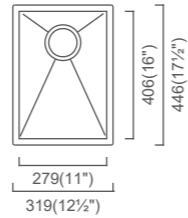

CUBE COLLECTION

CUBE
CRC279 (MSRP \$490)
12.5" Bar/Prep

Outside: 12½" x 17½" x 9"
Bowl: 11" x 16" x 8"

Installation

CUBE COLLECTION

CUBE
CRC356D (MSRP \$955)
30.5" 50/50 Double

Outside: 30½" x 17½" x 9"
Bowl 1: 14" x 16" x 9"
Bowl 2: 14" x 16" x 9"