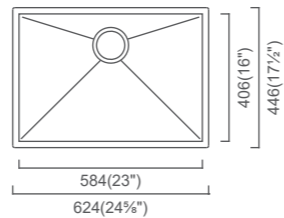

*Available in Sink + Accessory Kit. See Pg 49-50

CUBE
CRC762 (MSRP $780)
32" Super Single

Outside: 31⅝" x 17½" x 10"
Bowl: 30" x 16" x 10"

Installation