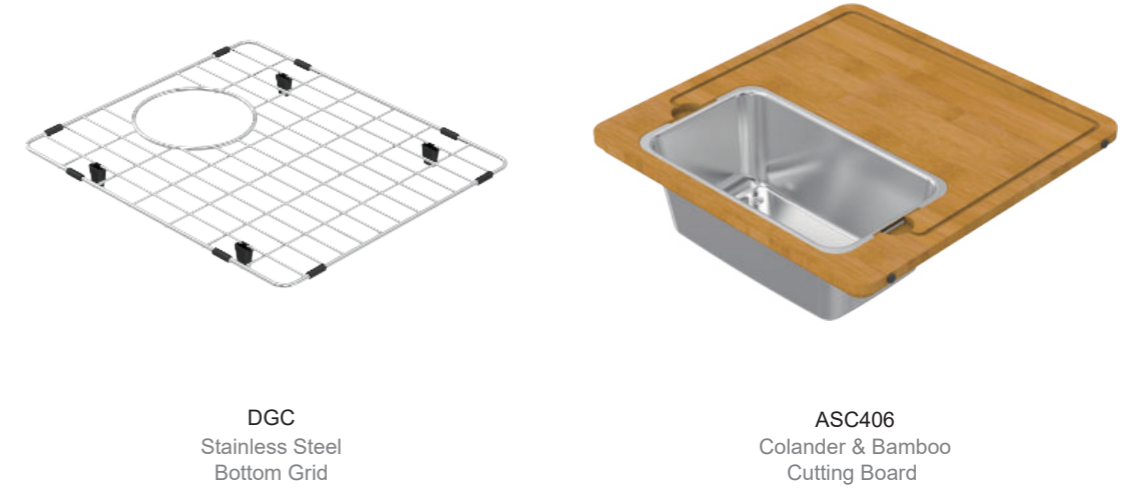

**K2 Deluxe Sink + Accessory Kit (Type A)
(Sink + Bottom Grid(s) + Colander/Cutting Board Combo)**

MOC508-K2, MOC584-K2, MOC762-K2, MOC406D-K2
MOC508T-K2, MOC610T-K2, MOC686T-K2, MOC406DT-K2
(See Pg 90-91 for MOC***-K2 Kit MSRP pricing)