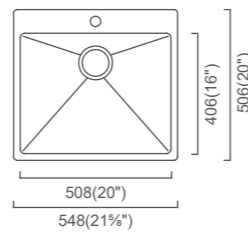

Installation

Specification

*Available in Sink + Accessory Kit. See Pg 43-44

MONTEGO T
MOC508T (MSRP \$780)
22" Single

Outside: 21⅙" x 20" x 9"
Bowl: 20" x 16" x 9"

Installation

Specification

*Available in Sink + Accessory Kit. See Pg 43-44

Outside: 25⅙" x 20" x 10"
Bowl: 24" x 16" x 10"

Installation

Specification

*Available in Sink + Accessory Kit. See Pg 43-44

MONTEGO T
MOC406DT (MSRP \$1,395)
34" 50/50 Double

Outside: 34⅙" x 20" x 10"
Bowl 1: 16" x 16" x 10"
Bowl 2: 16" x 16" x 10"