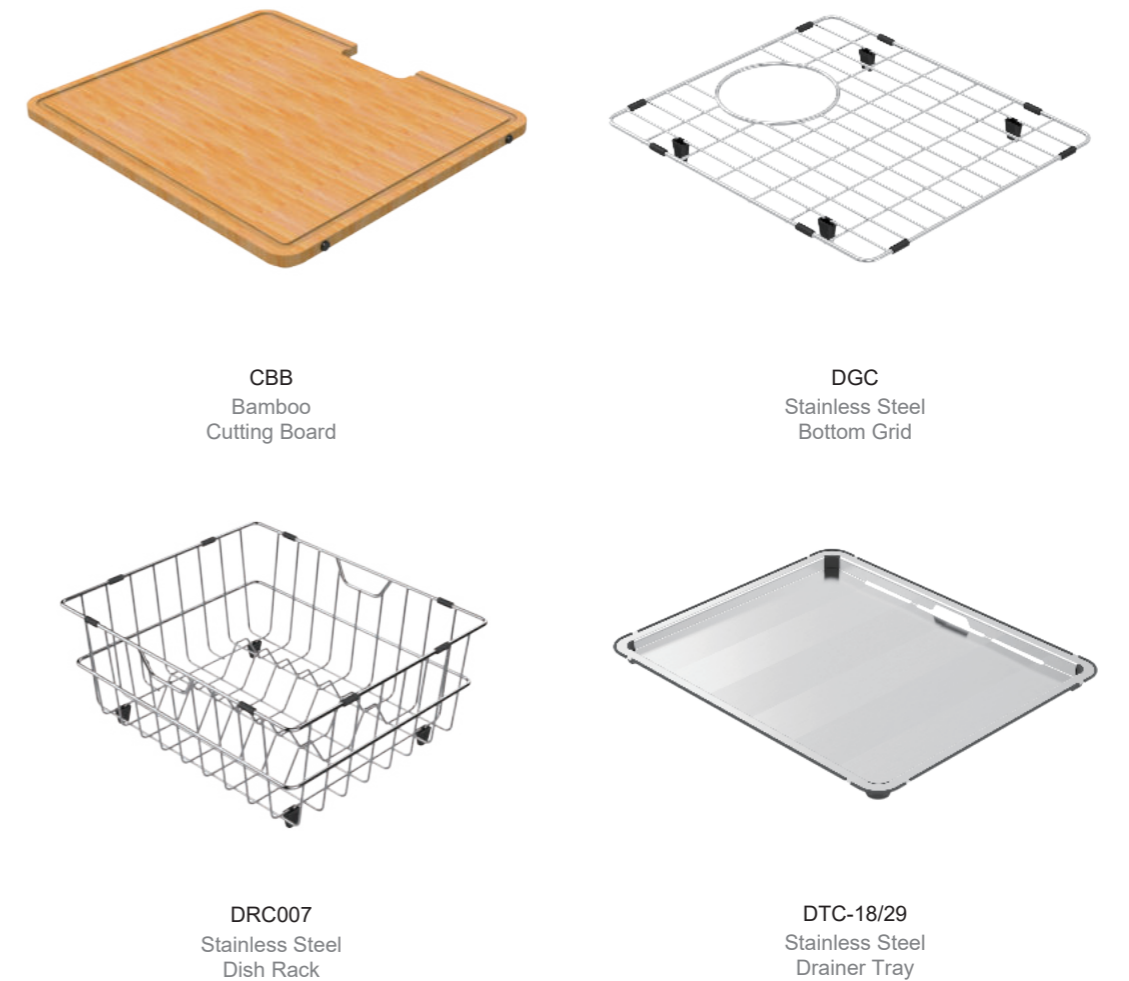

* Premium Standard sinks are ALL sold in single-pack, or a discounted 5-pack option. Inquire with your local sales Rep for pricing options.

Selected Zomodo collections are also available in two different discounted combo kit which includes the sink + specialized matched accessories all in ONE BOX.

**K1 Standard Sink + Accessory Kit
(Sink + Bottom Grid(s) + Fitted Cutting Board)**

CRC508-K1, CRC584-K1, CRC762-K1, CRC356D-K1, CRC457D-K1
(See Pg 88-89 for CRC***-K1 Kit MSRP pricing)

**K2 Deluxe Sink + Accessory Kit (Type A)
(Sink + Bottom Grid(s) + Colander/Cutting Board Combo)**

CRC508-K2, CRC584-K2, CRC762-K2
(See Pg 88-89 for CRC***-K2 Kit MSRP pricing)

**K2 Deluxe Sink + Accessory Kit (Type B)
(Sink + Bottom Grid(s)-DGC + Fitted Cutting Board + Drainer Tray + Dish Rack)**

CRC356D-K2, CRC457D-K2
(See Pg 88-89 for CRC***-K2 Kit MSRP pricing)