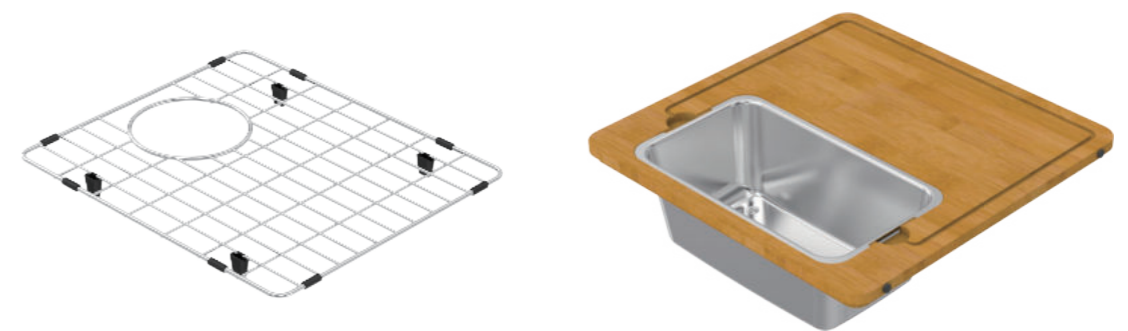

ASC400LU
Colander & Bamboo
Cutting Board

K2 Deluxe Sink + Accessory Kit
(Sink + Bottom Grid(s) + Colander/Cutting Board Combo)

LUC120-K2, LUC130U-K2, LUC221U-K2, LUC200U-K2, LUC240U-K2
(See Pg 89-90 for LUC***-K2 Kit MSRP pricing)

DGC
Stainless Steel
Bottom Grid