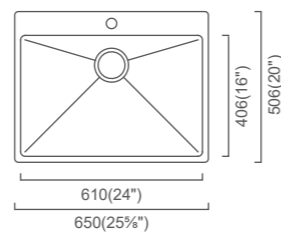

MONTEGO T
MOC457DT (MSRP \$1,325)
31" 60/40 Double

Outside: 31⅙" x 20" x 10"
Bowl 1: 18" x 16" x 10"
Bowl 2: 11" x 16" x 8"

Installation

Specification

*Available in Sink + Accessory Kit. See Pg 43-44

MONTEGO T
MOC610T (MSRP \$925)
26" Single

Outside: 25⅙" x 20" x 10"
Bowl: 24" x 16" x 10"

Installation

Specification

*Available in Sink + Accessory Kit. See Pg 43-44

MONTEGO T
MOC406DT (MSRP \$1,395)
34" 50/50 Double

Outside: 34⅙" x 20" x 10"
Bowl 1: 16" x 16" x 10"
Bowl 2: 16" x 16" x 10"