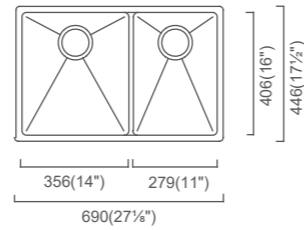

MONTEGO LOW DIVIDE COLLECTION

MONTEGO LOW DIVIDE

MOC635DC (MSRP \$1,575)
27" 60/40 Double

Outside: 27 $\frac{1}{8}$ " x 17 $\frac{1}{2}$ " x 9"
Bowl 1: 14" x 16" x 9"
Bowl 2: 11" x 16" x 8"

Installation

Specification