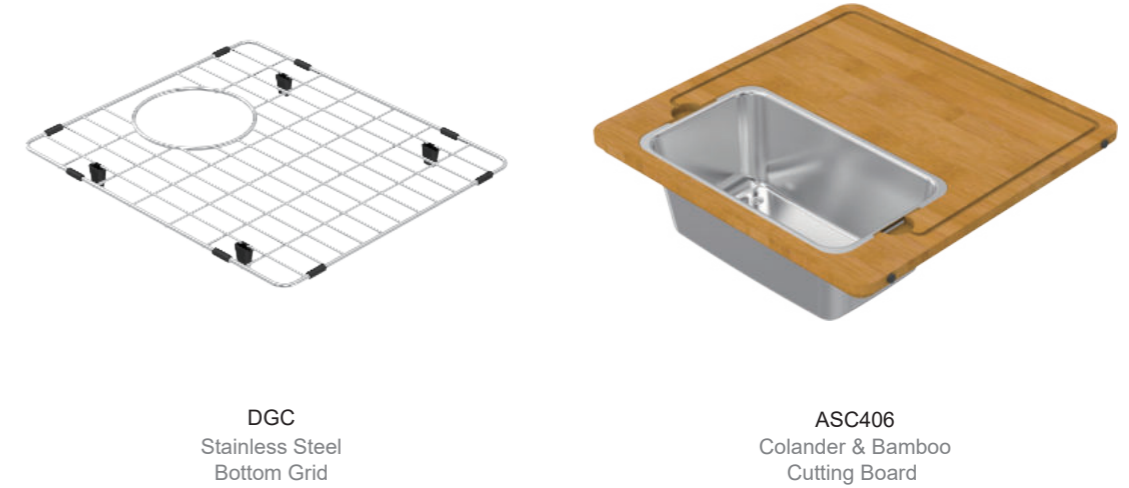

**K2 Deluxe Sink + Accessory Kit (Type A)
(Sink + Bottom Grid(s) + Colander/Cutting Board Combo)**

CRC508-K2, CRC584-K2, CRC762-K2
(See Pg 88-89 for CRC***-K2 Kit MSRP pricing)