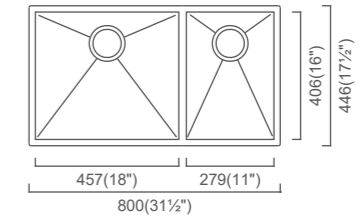

CUBE COLLECTION

CUBE
CRC279 (MSRP \$490)
12.5" Bar/Prep

Outside: 12½" x 17½" x 9"
Bowl: 11" x 16" x 8"

Installation

CUBE COLLECTION

CUBE
CRC356D (MSRP \$955)
30.5" 50/50 Double

Outside: 30½" x 17½" x 9"
Bowl 1: 14" x 16" x 9"
Bowl 2: 14" x 16" x 9"

Installation

Specification

*Available in Sink + Accessory Kit. See Pg 49-50

CUBE
CRC508 (MSRP \$560)
22" Single

Outside: 21⅝" x 17½" x 9"
Bowl: 20" x 16" x 9"

Installation

Specification

*Available in Sink + Accessory Kit. See Pg 49-50

CUBE
CRC457D (MSRP \$960)
31.5" 60/40 Double

Outside: 31½" x 17½" x 9"
Bowl 1: 18" x 16" x 9"
Bowl 2: 11" x 16" x 8"

Installation

Specification

*Available in Sink + Accessory Kit. See Pg 49-50

CUBE
CRC584 (MSRP \$670)
25" Single