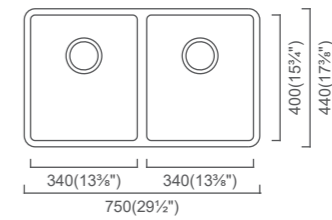

LUCIA COLLECTION

LUCIA
LUC140U (MSRP \$635)
30" Single

Outside: 29⁵/₈" x 18¹/₂" x 9"
Bowl: 28" x 17" x 9"

Installation

Specification

LUC140U-K1: Sink + Cutting Board Kit (MSRP \$825)

LUCIA
LUC200U (MSRP \$725)
29.5" 50/50 Double

Outside: 29¹/₂" x 17³/₈" x 8"
Bowl 1: 13³/₈" x 15³/₄" x 8"
Bowl 2: 13³/₈" x 15³/₄" x 8"

Installation

Specification

LUC200U-K1: Sink + Cutting Board Kit (MSRP \$915)
LUC200U-K2: Sink + Deluxe Accessory Kit (MSRP \$1,095)

LUCIA
LUC200T (MSRP \$800)
29.5" 50/50 Double

Outside: 29¹/₂" x 20" x 8"
Bowl 1: 13³/₈" x 16" x 8"
Bowl 2: 13³/₈" x 16" x 8"

Installation

Specification

LUC200T-K1: Sink + Cutting Board Kit (MSRP \$980)
LUC200T-K2: Sink + Deluxe Accessory Kit (MSRP \$1,160)