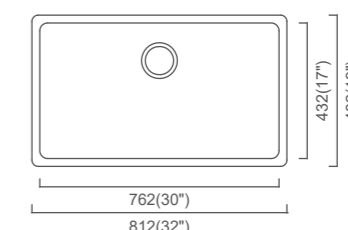

ZEFFIRO laundry sinks are hand-crafted and feature R25 corners for increased volume and designer style.

AQUARIUS laundry sinks are premium pressed sinks and available in traditional sizing.

55

LAUNDRY SINKWARE

LAUNDRY SINKWARE

ZEFFIRO LAUNDRY
ZLC120U (MSRP \$810)

12" Deep

Outside: 20" x 19" x 12"
Bowl: 18" x 17" x 12"

Installation

Specification

ZEFFIRO LAUNDRY
ZLC130U (MSRP \$1,035)

12" Deep

Outside: 24" x 19" x 12"
Bowl: 22" x 17" x 12"

Installation

Specification

ZEFFIRO LAUNDRY
ZLC140U (MSRP \$1,240)

12" Deep

Outside: 32" x 19" x 12"
Bowl: 30" x 17" x 12"

Installation

Specification