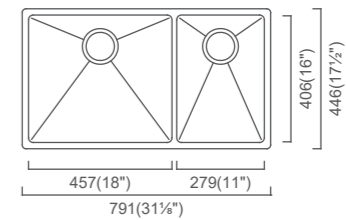

Outside: 31⅝" x 17½" x 10"
Bowl: 30" x 16" x 10"

Installation

Specification

*Available in Sink + Accessory Kit. See Pg 43-44

MONTEGO
MOC508 (MSRP \$750)
22" Single

Outside: 21⅝" x 17½" x 9"
Bowl: 20" x 16" x 9"

Installation

Specification

*Available in Sink + Accessory Kit. See Pg 43-44

MONTEGO
MOC457D (MSRP \$1,190)
31" 60/40 Double

Outside: 31⅝" x 17½" x 10"
Bowl 1: 18" x 16" x 10"
Bowl 2: 11" x 16" x 8"

Installation

Specification

*Available in Sink + Accessory Kit. See Pg 43-44

MONTEGO

MOC356D (MSRP \$1,175)
30" 50/50 Double

Outside: 30³/₄" x 17¹/₂" x 9"
Bowl 1: 14" x 16" x 9"
Bowl 2: 14" x 16" x 9"

Installation

Specification