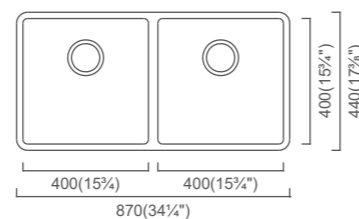

Specification

*Available in Sink + Accessory Kit. See Pg 54

Selected Zomodo collections are also available in two different discounted combo kit which includes the sink + specialized matched accessories all in ONE BOX.

K1 Standard Sink + Accessory Kit
(Sink + Bottom Grid(s) + Fitted Cutting Board)

LUC120-K1, LUC130U-K1, LUC140U-K1
LUC190U-K1, LUC221U-K1, LUC200U-K1, LUC240U-K1
(See Pg 89-90 for LUC***-K1 Kit MSRP pricing)