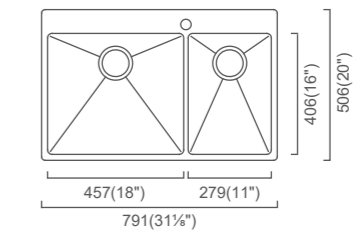

Specification

*Available in Sink + Accessory Kit. See Pg 43-44

MONTEGO T
MOC610T (MSRP $925)
26" Single

Outside: 25⅙" x 20" x 10"
Bowl: 24" x 16" x 10"