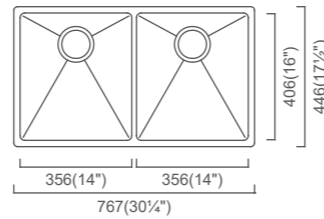

Outside: 31⅝" x 17½" x 10"
Bowl: 30" x 16" x 10"

Installation

Specification

*Available in Sink + Accessory Kit. See Pg 43-44

MONTEGO
MOC508 (MSRP \$750)
22" Single

Outside: 21⅝" x 17½" x 9"
Bowl: 20" x 16" x 9"

Specification

*Available in Sink + Accessory Kit. See Pg 43-44

MONTEGO

MOC356D (MSRP \$1,175)
30" 50/50 Double

Outside: 30³/₄" x 17¹/₂" x 9"
Bowl 1: 14" x 16" x 9"
Bowl 2: 14" x 16" x 9"

Installation

Specification

*Available in Sink + Accessory Kit. See Pg 43-44

MONTEGO

MOC406D (MSRP \$1,270)
34" 50/50 Double

Outside: 34¹/₈" x 17¹/₂" x 10"
Bowl 1: 16" x 16" x 10"
Bowl 2: 16" x 16" x 10"

Installation

Specification

*Available in Sink + Accessory Kit. See Pg 43-44