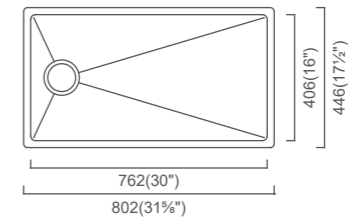

MONTEGO
MOC279 (MSRP \$600)
12.5" Bar/Prep

Outside: 12½" x 17½" x 8"
Bowl: 11" x 16" x 8"

Installation

Specification

MONTEGO
MOC584 (MSRP \$815)
25" Single

Outside: 24¾" x 17½" x 10"
Bowl: 23" x 16" x 10"

Installation

Specification

*Available in Sink + Accessory Kit. See Pg 43-44

MONTEGO
MOC381 (MSRP \$655)
17" Single/Bar

Outside: 16⅝" x 16⅝" x 8"
Bowl: 15" x 15" x 8"

Installation

Specification

MONTEGO
MOC762 (MSRP \$985)
32" Super Single

Outside: 31⅝" x 17½" x 10"
Bowl: 30" x 16" x 10"

Installation

Specification

*Available in Sink + Accessory Kit. See Pg 43-44

MONTEGO
MOC508 (MSRP \$750)
22" Single

Outside: 21⅝" x 17½" x 9"
Bowl: 20" x 16" x 9"