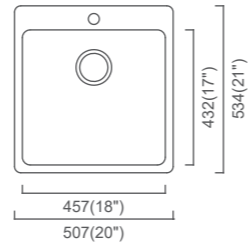

Outside: 24" x 19" x 12"
Bowl: 22" x 17" x 12"

Installation

Specification

ZEFFIRO LAUNDRY
ZLC140U (MSRP \$1,240)

12" Deep

Outside: 32" x 19" x 12"
Bowl: 30" x 17" x 12"

Installation

Specification

LAUNDRY SINKWARE

ZEFFIRO LAUNDRY T
ZLC120T (MSRP \$880)

12" Deep

Outside: 20" x 21" x 12"
Bowl: 18" x 17" x 12"

Installation

Specification

LAUNDRY SINKWARE

BLACK PEARL
ZEFFIRO LAUNDRY
ZLC130U-BK (MSRP \$1,680)

12" Deep

Outside: 24" x 19" x 12"
Bowl: 22" x 17" x 12"

Installation

Specification

Included Accessories

DGCZL130-BK
PVD Stainless Steel
Bottom Grid

WK-ODC-BK
PVD Stainless Steel
Waste Cover

ZEFFIRO LAUNDRY T
ZLC130T (MSRP \$1,100)