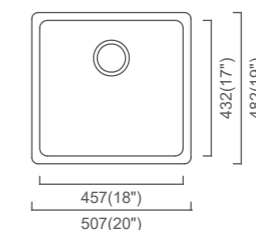

ZEFFIRO laundry sinks are hand-crafted and feature R25 corners for increased volume and designer style.

AQUARIUS laundry sinks are premium pressed sinks and available in traditional sizing.

55

LAUNDRY SINKWARE

LAUNDRY SINKWARE

ZEFFIRO LAUNDRY
ZLC120U (MSRP \$810)

12" Deep

Outside: 20" x 19" x 12"
Bowl: 18" x 17" x 12"

Installation

Specification

ZEFFIRO LAUNDRY
ZLC130U (MSRP \$1,035)

12" Deep

Outside: 24" x 19" x 12"
Bowl: 22" x 17" x 12"

Installation

Specification

ZEFFIRO LAUNDRY
ZLC140U (MSRP \$1,240)

12" Deep

Outside: 32" x 19" x 12"
Bowl: 30" x 17" x 12"

Installation

Specification