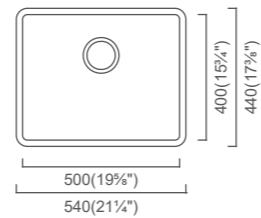

LUCIA COLLECTION

LUCIA
LUC75U (MSRP \$350)
13" Single

Outside: 14¹/₈" x 14¹/₈" x 6¹/₄"
Bowl: 12⁵/₈" x 12⁵/₈" x 6¹/₄"

LUCIA
LUC120U (MSRP \$425)
17" Single

Outside: 17³/₈" x 17³/₈" x 8"
Bowl: 15³/₄" x 15³/₄" x 8"

Specification

LUC120U-K1: Sink + Cutting Board Kit (MSRP \$590)
LUC120U-K2: Sink + Deluxe Accessory Kit (MSRP \$745)

LUCIA
LUC130U (MSRP \$470)
21.5" Single

Outside: 21¹/₄" x 17³/₈" x 8¹/₄"
Bowl: 19⁵/₈" x 15³/₄" x 8¹/₄"

Installation

Specification

LUC130U-K1: Sink + Cutting Board Kit (MSRP \$595)
LUC130U-K2: Sink + Deluxe Accessory Kit (MSRP \$795)

LUCIA
LUC130T (MSRP \$560)
21.5" Single

Outside: 21¹/₄" x 20" x 8¹/₄"
Bowl: 19⁵/₈" x 16" x 8¹/₄"