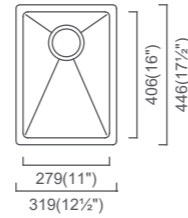

MONTEGO LOW DIVIDE

MOC457DC (MSRP \$1,625)
31" 60/40 Double

Outside: 31 $\frac{1}{8}$ " x 17 $\frac{1}{2}$ " x 10"
Bowl 1: 18" x 16" x 10"
Bowl 2: 11" x 16" x 8"

Installation

Specification

MONTEGO LOW DIVIDE

MOC356DC (MSRP \$1,605)
30" 50/50 Double

Outside: 30 $\frac{3}{4}$ " x 17 $\frac{1}{2}$ " x 9"
Bowl 1: 14" x 16" x 9"
Bowl 2: 14" x 16" x 9"

Installation

Specification

35

MONTEGO

Zomodo's **MONTEGO** range of hand crafted sinks feature deep bowls with generous R15mm vertical and bottom corners. The microbrush finish ensures a smooth but durable surface that will withstand normal wear and tear.

MONTEGO
MOC279 (MSRP \$600)
12.5" Bar/Prep

Outside: 12½" x 17½" x 8"
Bowl: 11" x 16" x 8"

Installation

Specification

MONTEGO
MOC584 (MSRP \$815)
25" Single

Outside: 24¾" x 17½" x 10"
Bowl: 23" x 16" x 10"

Installation