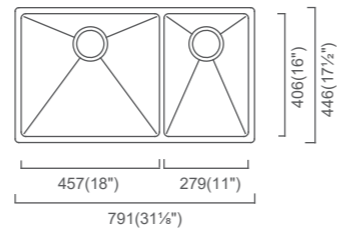

MONTEGO LOW DIVIDE

MOC457DC (MSRP \$1,625)
31" 60/40 Double

Outside: 31 $\frac{1}{8}$ " x 17 $\frac{1}{2}$ " x 10"
Bowl 1: 18" x 16" x 10"
Bowl 2: 11" x 16" x 8"

Installation

Specification

MONTEGO LOW DIVIDE

MOC356DC (MSRP \$1,605)
30" 50/50 Double

Outside: 30 $\frac{3}{4}$ " x 17 $\frac{1}{2}$ " x 9"
Bowl 1: 14" x 16" x 9"
Bowl 2: 14" x 16" x 9"

Installation

Specification

35

MONTEGO

Zomodo's **MONTEGO** range of hand crafted sinks feature deep bowls with generous R15mm vertical and bottom corners. The microbrush finish ensures a smooth but durable surface that will withstand normal wear and tear.