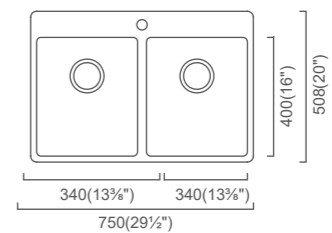

LUCIA COLLECTION

LUCIA
LUC140U (MSRP \$635)
30" Single

Outside: 29⁵/₈" x 18¹/₂" x 9"
Bowl: 28" x 17" x 9"

Installation

Specification

LUC140U-K1: Sink + Cutting Board Kit (MSRP \$825)

LUCIA
LUC200U (MSRP \$725)
29.5" 50/50 Double

Outside: 29¹/₂" x 17³/₈" x 8"
Bowl 1: 13³/₈" x 15³/₄" x 8"
Bowl 2: 13³/₈" x 15³/₄" x 8"

Installation

Specification

LUC200U-K1: Sink + Cutting Board Kit (MSRP \$915)
LUC200U-K2: Sink + Deluxe Accessory Kit (MSRP \$1,095)

LUCIA
LUC200T (MSRP \$800)
29.5" 50/50 Double

Outside: 29¹/₂" x 20" x 8"
Bowl 1: 13³/₈" x 16" x 8"
Bowl 2: 13³/₈" x 16" x 8"

Installation

Specification

LUC200T-K1: Sink + Cutting Board Kit (MSRP \$980)
LUC200T-K2: Sink + Deluxe Accessory Kit (MSRP \$1,160)