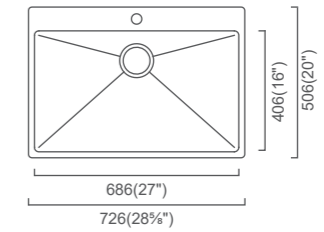

Specification

*Available in Sink + Accessory Kit. See Pg 43-44

MONTEGO T
MOC508T (MSRP $780)
22" Single

Outside: 21⅙" x 20" x 9"
Bowl: 20" x 16" x 9"