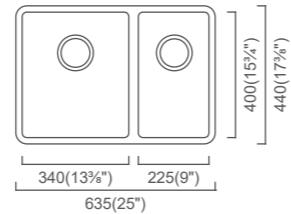

LUCIA
LUC200T (MSRP \$800)
29.5" 50/50 Double

Outside: 29¹/₂" x 20" x 8"
Bowl 1: 13³/₈" x 16" x 8"
Bowl 2: 13³/₈" x 16" x 8"

Installation

Specification

LUC200T-K1: Sink + Cutting Board Kit (MSRP \$980)
LUC200T-K2: Sink + Deluxe Accessory Kit (MSRP \$1,160)

* Premium Standard sinks are ALL sold in single-pack, or a discounted 5-pack option.
Inquire with your local sales Rep for pricing options.

LUCIA
LUC190U (MSRP \$785)
25" 60/40 Double

Outside: 25" x 17³/₈" x 8"
Bowl 1: 13³/₈" x 15³/₄" x 8"
Bowl 2: 9" x 15³/₄" x 6¹/₄"

Installation

Specification

*Available in Sink + Accessory Kit. See Pg 54

LUCIA
LUC221U (MSRP \$885)
31" 60/40 Double

Outside: 31¹/₈" x 17³/₈" x 8"
Bowl 1: 19⁹/₈" x 15³/₄" x 8¹/₄"
Bowl 2: 9" x 15³/₄" x 6¹/₄"

Installation

Specification

*Available in Sink + Accessory Kit. See Pg 54

LUCIA
LUC240U (MSRP \$825)
34.5" 50/50 Double

Outside: 34¹/₄" x 17³/₈" x 8"
Bowl 1: 15³/₄" x 15³/₄" x 8"
Bowl 2: 15³/₄" x 15³/₄" x 8"