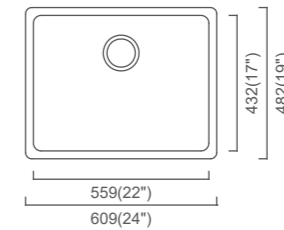

12" Deep

Outside: 24" x 19" x 12"
Bowl: 22" x 17" x 12"

Installation

Specification

Included Accessories

DGCZL130-BK
PVD Stainless Steel
Bottom Grid

WK-ODC-BK
PVD Stainless Steel
Waste Cover

ZEFFIRO LAUNDRY T
ZLC130T (MSRP \$1,100)

12" Deep

Outside: 24" x 21" x 12"
Bowl: 22" x 17" x 12"

Installation

Specification

AQUARIUS LAUNDRY
AQC130U-12 (MSRP \$530)

12" Deep

Outside: 23" x 17 3/4" x 12"
Bowl: 21" x 15 3/4" x 12"

Installation