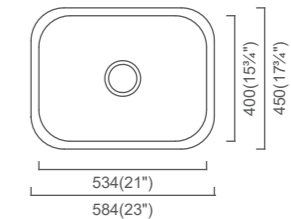

Specification

ZEFFIRO LAUNDRY T
ZLC140T (MSRP $1,260)

12" Deep

Outside: 32" x 21" x 12"
Bowl: 30" x 17" x 12"