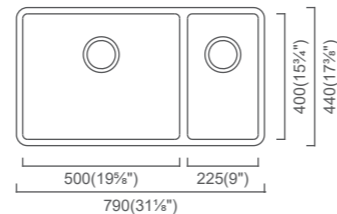

LUCIA
LUC200T (MSRP \$800)
29.5" 50/50 Double

Outside: 29¹/₂" x 20" x 8"
Bowl 1: 13³/₈" x 16" x 8"
Bowl 2: 13³/₈" x 16" x 8"

Installation

Specification

LUC200T-K1: Sink + Cutting Board Kit (MSRP \$980)
LUC200T-K2: Sink + Deluxe Accessory Kit (MSRP \$1,160)

* Premium Standard sinks are ALL sold in single-pack, or a discounted 5-pack option.
Inquire with your local sales Rep for pricing options.

LUCIA
LUC190U (MSRP \$785)
25" 60/40 Double

Outside: 25" x 17³/₈" x 8"
Bowl 1: 13³/₈" x 15³/₄" x 8"
Bowl 2: 9" x 15³/₄" x 6¹/₄"

Installation

Specification

*Available in Sink + Accessory Kit. See Pg 54

LUCIA
LUC221U (MSRP \$885)
31" 60/40 Double

Outside: 31¹/₈" x 17³/₈" x 8"
Bowl 1: 19⁹/₈" x 15³/₄" x 8¹/₄"
Bowl 2: 9" x 15³/₄" x 6¹/₄"

Installation

Specification

*Available in Sink + Accessory Kit. See Pg 54

LUCIA
LUC240U (MSRP \$825)
34.5" 50/50 Double

Outside: 34¹/₄" x 17³/₈" x 8"
Bowl 1: 15³/₄" x 15³/₄" x 8"
Bowl 2: 15³/₄" x 15³/₄" x 8"