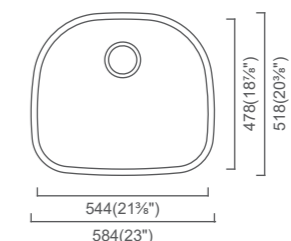

12" Deep

Outside: 24" x 19" x 12"
Bowl: 22" x 17" x 12"

Installation

Specification

Included Accessories

DGCZL130-BK
PVD Stainless Steel
Bottom Grid

WK-ODC-BK
PVD Stainless Steel
Waste Cover

ZEFFIRO LAUNDRY T
ZLC130T (MSRP \$1,100)

12" Deep

Outside: 24" x 21" x 12"
Bowl: 22" x 17" x 12"

Installation

Specification

AQUARIUS LAUNDRY
AQC130U-12 (MSRP \$530)

12" Deep

Outside: 23" x 17 3/4" x 12"
Bowl: 21" x 15 3/4" x 12"

Installation

Specification

ZEFFIRO LAUNDRY T
ZLC140T (MSRP \$1,260)

12" Deep

Outside: 32" x 21" x 12"
Bowl: 30" x 17" x 12"

Installation

Specification

AQUARIUS LAUNDRY
ARC110U (MSRP \$380)

9" Deep

Outside: 23" x 17 3/8" x 9"
Bowl: 21 3/8" x 17 3/8" x 9"

Installation

Specification

* Aruba & Aquarius laundry sinks available in 5 packs only.