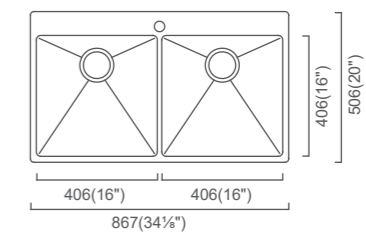

Specification

*Available in Sink + Accessory Kit. See Pg 43-44