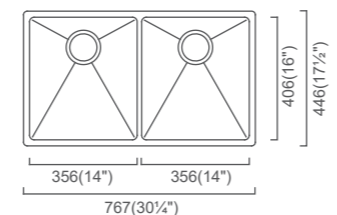

MONTEGO LOW DIVIDE

MOC457DC (MSRP \$1,625)
31" 60/40 Double

Outside: 31 $\frac{1}{8}$ " x 17 $\frac{1}{2}$ " x 10"
Bowl 1: 18" x 16" x 10"
Bowl 2: 11" x 16" x 8"

Installation

Specification

MONTEGO LOW DIVIDE

MOC356DC (MSRP \$1,605)
30" 50/50 Double

Outside: 30 $\frac{3}{4}$ " x 17 $\frac{1}{2}$ " x 9"
Bowl 1: 14" x 16" x 9"
Bowl 2: 14" x 16" x 9"

Installation

Specification

35

MONTEGO

Zomodo's **MONTEGO** range of hand crafted sinks feature deep bowls with generous R15mm vertical and bottom corners. The microbrush finish ensures a smooth but durable surface that will withstand normal wear and tear.