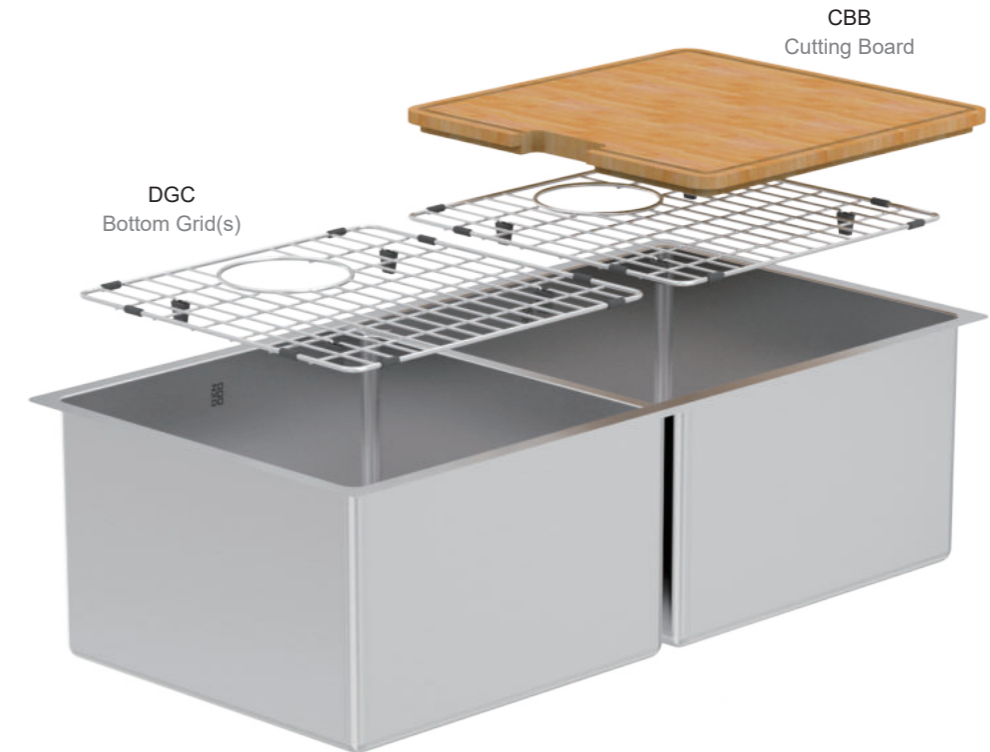

K1 Standard Sink + Accessory Kit
(Sink + Bottom Grid(s) + Fitted Cutting Board)

LUC120-K1, LUC130U-K1, LUC140U-K1
LUC190U-K1, LUC221U-K1, LUC200U-K1, LUC240U-K1
(See Pg 89-90 for LUC***-K1 Kit MSRP pricing)