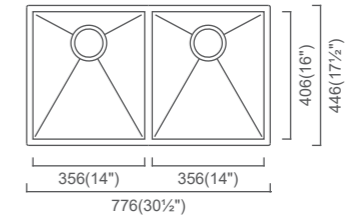

CUBE COLLECTION

CUBE
CRC279 (MSRP \$490)
12.5" Bar/Prep

Outside: 12½" x 17½" x 9"
Bowl: 11" x 16" x 8"

Installation

CUBE COLLECTION

CUBE
CRC356D (MSRP \$955)
30.5" 50/50 Double

Outside: 30½" x 17½" x 9"
Bowl 1: 14" x 16" x 9"
Bowl 2: 14" x 16" x 9"

Installation

Specification

*Available in Sink + Accessory Kit. See Pg 49-50

CUBE
CRC508 (MSRP \$560)
22" Single

Outside: 21⅝" x 17½" x 9"
Bowl: 20" x 16" x 9"

Installation

Specification

*Available in Sink + Accessory Kit. See Pg 49-50