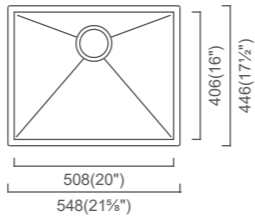

CUBE COLLECTION

CUBE
CRC279 (MSRP \$490)
12.5" Bar/Prep

Outside: 12½" x 17½" x 9"
Bowl: 11" x 16" x 8"

Installation

CUBE COLLECTION

CUBE
CRC356D (MSRP \$955)
30.5" 50/50 Double

Outside: 30½" x 17½" x 9"
Bowl 1: 14" x 16" x 9"
Bowl 2: 14" x 16" x 9"

Installation

Specification

*Available in Sink + Accessory Kit. See Pg 49-50

CUBE
CRC508 (MSRP \$560)
22" Single

Outside: 21⅝" x 17½" x 9"
Bowl: 20" x 16" x 9"

Installation

Specification

*Available in Sink + Accessory Kit. See Pg 49-50