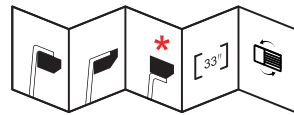

Installation

Specification

INTEGRATO COLLECTION

INTEGRATO

INC406D (MSRP \$1,785)  
34" 50/50 Double

Outside: 33 $\frac{3}{4}$ " x 17 $\frac{3}{4}$ " x 10"  
Bowl 1: 16" x 15" x 10"  
Bowl 2: 16" x 15" x 10"

Installation

Specification

INTEGRATO

INC762 (MSRP \$1,400)  
32" Super Single

Outside: 31 $\frac{1}{8}$ " x 17 $\frac{3}{4}$ " x 10"  
Bowl: 30" x 15" x 10"

Installation

Specification

INTEGRATO T

INC508T (MSRP \$1,260)  
22" Tap Ledge Single

Outside: 21 $\frac{1}{8}$ " x 20 $\frac{1}{8}$ " x 10"  
Bowl: 20" x 15" x 10"

Installation

Specification

INTEGRATO

INC356D (MSRP \$1,625)  
30" 50/50 Double

Outside: 29 $\frac{3}{4}$ " x 17 $\frac{3}{4}$ " x 9"  
Bowl 1: 14" x 15" x 9"  
Bowl 2: 14" x 15" x 9"

Installation

Specification

INTEGRATO T

INC762T (MSRP \$1,485)  
30" Tap Ledge Super Single

Outside: 31 $\frac{1}{8}$ " x 20 $\frac{1}{8}$ " x 10"  
Bowl: 30" x 15" x 10"

Installation

Specification

\* Undermount installation requires a slight reveal. Please contact [info@zomodo.ca](mailto:info@zomodo.ca) for further information regarding this type of installation for any Integrato sink.