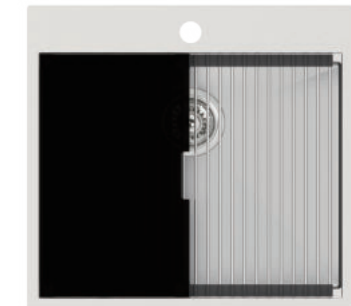

INC508T (MSRP \$1,260)  
22" Tap Ledge Single

Outside: 21 $\frac{1}{8}$ " x 20 $\frac{1}{8}$ " x 10"  
Bowl: 20" x 15" x 10"

Installation

Specification

INTEGRATO

INC356D (MSRP \$1,625)  
30" 50/50 Double

Outside: 29 $\frac{3}{4}$ " x 17 $\frac{3}{4}$ " x 9"  
Bowl 1: 14" x 15" x 9"  
Bowl 2: 14" x 15" x 9"