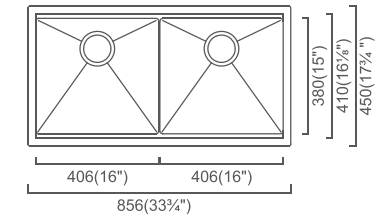

Installation

Specification

INTEGRATO COLLECTION

INTEGRATO

INC406D (MSRP \$1,785)  
34" 50/50 Double

Outside: 33 $\frac{3}{4}$ " x 17 $\frac{3}{4}$ " x 10"  
Bowl 1: 16" x 15" x 10"  
Bowl 2: 16" x 15" x 10"

Installation

Specification

INTEGRATO

INC762 (MSRP \$1,400)  
32" Super Single

Outside: 31 $\frac{1}{8}$ " x 17 $\frac{3}{4}$ " x 10"  
Bowl: 30" x 15" x 10"

Installation

Specification

INTEGRATO T