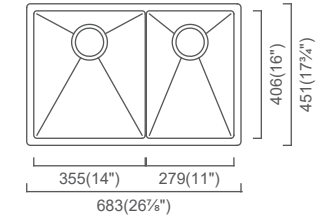

CAYMAN COLLECTION

**CAYMAN**  
CAC279 (MSRP \$615)  
13" Bar/Prep

Outside: 12 $\frac{3}{4}$ " x 17 $\frac{3}{4}$ " x 8"  
Bowl: 11" x 16" x 8"

Installation

Specification

CAYMAN COLLECTION

**CAYMAN**  
CAC635D3 (MSRP \$1,350)  
27" 60/40 Double

Outside: 26 $\frac{7}{8}$ " x 17 $\frac{3}{4}$ " x 9"  
Bowl: 11" x 16" x 8"

Installation

Specification

**CAYMAN**  
CAC406-P (MSRP \$805)  
18" Single

Outside: 17 $\frac{3}{4}$ " x 17 $\frac{3}{4}$ " x 8"  
Bowl: 16" x 16" x 8"