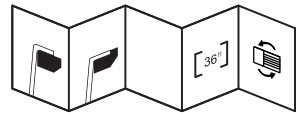

Installation

Specification

PPC900K Includes: Retractable power tower, Cutting board set, 6pc Chef knife set, Condiment bins & Filtered water tap.

**CHEF PANAMA**  
PSC900K (MSRP \$1,575)

Outside: 34<sup>3</sup>/<sub>8</sub>" x 5<sup>3</sup>/<sub>4</sub>" x 8<sup>1</sup>/<sub>2</sub>"  
Bowl: 33<sup>1</sup>/<sub>4</sub>" x 4<sup>1</sup>/<sub>2</sub>" x 8<sup>1</sup>/<sub>2</sub>"

Installation

Specification

PSC900K Includes: Cutting board set, 6pc Chef knife set, Dual bottle holder & Spice rack.

**CHEF PANAMA**  
PPC1200K (MSRP \$2,300)

Outside: 55<sup>3</sup>/<sub>8</sub>" x 5<sup>3</sup>/<sub>4</sub>" x 8<sup>1</sup>/<sub>2</sub>"  
Bowl: 44<sup>1</sup>/<sub>4</sub>" x 4<sup>1</sup>/<sub>2</sub>" x 8<sup>1</sup>/<sub>2</sub>"