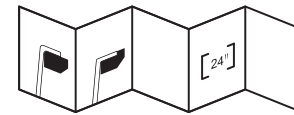

Installation

Specification

INTEGRATO COLLECTION

INTEGRATO

INC406D (MSRP \$1,785)  
34" 50/50 Double

Outside: 33 $\frac{3}{4}$ " x 17 $\frac{3}{4}$ " x 10"  
Bowl 1: 16" x 15" x 10"  
Bowl 2: 16" x 15" x 10"

Installation

Specification

INTEGRATO

INC762 (MSRP \$1,400)  
32" Super Single

Outside: 31 $\frac{1}{8}$ " x 17 $\frac{3}{4}$ " x 10"  
Bowl: 30" x 15" x 10"

Installation

Specification

INTEGRATO T

INC508T (MSRP \$1,260)  
22" Tap Ledge Single

Outside: 21 $\frac{1}{8}$ " x 20 $\frac{1}{8}$ " x 10"  
Bowl: 20" x 15" x 10"

Installation

Specification

INTEGRATO

INC356D (MSRP \$1,625)  
30" 50/50 Double

Outside: 29 $\frac{3}{4}$ " x 17 $\frac{3}{4}$ " x 9"  
Bowl 1: 14" x 15" x 9"  
Bowl 2: 14" x 15" x 9"

Installation

Specification

INTEGRATO T

INC762T (MSRP \$1,485)  
30" Tap Ledge Super Single

Outside: 31 $\frac{1}{8}$ " x 20 $\frac{1}{8}$ " x 10"  
Bowl: 30" x 15" x 10"

Installation

Specification

\* Undermount installation requires a slight reveal. Please contact [info@zomodo.ca](mailto:info@zomodo.ca) for further information regarding this type of installation for any Integrato sink.