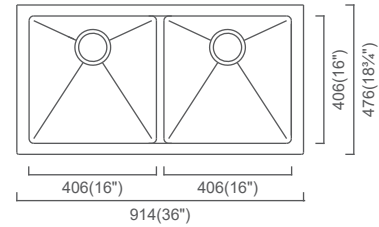

BUTLER COLLECTION

BUTLER
BLC406D (MSRP $1,730)
36" 50/50 Double

Outside: 36" x 18¾" x 11"
Bowl 1: 16" x 16" x 10"
Bowl 2: 16" x 16" x 10"

Installation

Specification