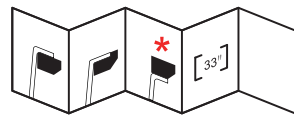

Installation

Specification

INTEGRATO

INC762 (MSRP \$1,400)  
32" Super Single

Outside: 31 $\frac{1}{8}$ " x 17 $\frac{3}{4}$ " x 10"  
Bowl: 30" x 15" x 10"

Installation

Specification

INTEGRATO T

INC508T (MSRP \$1,260)  
22" Tap Ledge Single

Outside: 21 $\frac{1}{8}$ " x 20 $\frac{1}{8}$ " x 10"  
Bowl: 20" x 15" x 10"

Installation

Specification

INTEGRATO

INC356D (MSRP \$1,625)  
30" 50/50 Double

Outside: 29 $\frac{3}{4}$ " x 17 $\frac{3}{4}$ " x 9"  
Bowl 1: 14" x 15" x 9"  
Bowl 2: 14" x 15" x 9"

Installation

Specification

INTEGRATO T

INC762T (MSRP \$1,485)  
30" Tap Ledge Super Single

Outside: 31 $\frac{1}{8}$ " x 20 $\frac{1}{8}$ " x 10"  
Bowl: 30" x 15" x 10"

Installation

Specification

\* Undermount installation requires a slight reveal. Please contact [info@zomodo.ca](mailto:info@zomodo.ca) for further information regarding this type of installation for any Integrato sink.