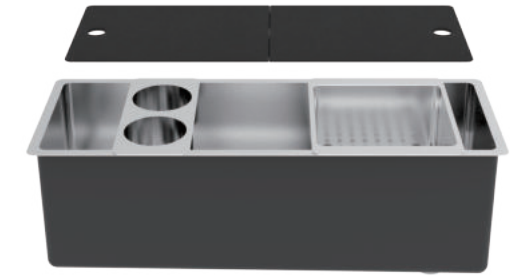

**PARTY PANAMA**

The **PARTY PANAMA** is the latest evolution of the Zomodo Panama Prep-Stations. The stainless-steel sink is thermally insulated and kitted with an ice bucket, a double bottle holder, and 2 Fibre-Rock® covers/boards, and is the perfect centrepiece for home cocktail parties. Extra bottle holders can be added to accommodate up to 6 bottles.

17

**PARTY PANAMA**

**PANAMA COLLECTION**

**PARTY PANAMA**  
PRC620K (MSRP \$1,500)

Outside: 25½" x 9½" x 7⅞"  
Bowl: 24¾" x 8¼" x 7⅞"

Installation

Specification

Accessories can be stored inside the sink, and the sink covers fitted when Party Panama is not in use.

The Party Panama has a thermal insulation wrap around the sink, to keep your drinks & ice cold, whilst eliminating condensation within the cabinet. The thermal insulation wrap is waterproof and flame retardant.

Installation

Specification

PPC1200K Includes: Retractable power tower, Cutting board set, 6pc Chef knife set, Dual bottle holder, Drainer tray, Spice rack & Filtered water tap.

**CHEF PANAMA**  
PSC1200K (MSRP \$1,985)