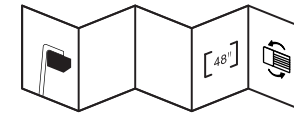

Installation