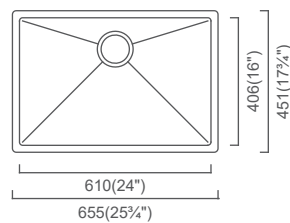

Outside: 26 $\frac{7}{8}$ " x 17 $\frac{3}{4}$ " x 9"  
Bowl: 11" x 16" x 8"

Installation

Specification

**CAYMAN**  
CAC406-P (MSRP \$805)  
18" Single

Outside: 17 $\frac{3}{4}$ " x 17 $\frac{3}{4}$ " x 8"  
Bowl: 16" x 16" x 8"

Installation

Specification

**CAYMAN**  
CAC457D3 (MSRP \$1,425)  
31" 60/40 Double

Outside: 30 $\frac{7}{8}$ " x 17 $\frac{3}{4}$ " x 10"  
Bowl 1: 18" x 16" x 10"  
Bowl 2: 11" x 16" x 8"

Installation

Specification

**CAYMAN**  
CAC610 (MSRP \$1,010)  
26" Single

Outside: 25 $\frac{3}{4}$ " x 17 $\frac{3}{4}$ " x 10"  
Bowl: 24" x 16" x 10"

Installation

Specification

**CAYMAN**  
CAC406D3 (MSRP \$1,485)  
34" 50/50 Double