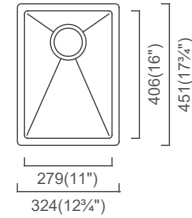

CAYMAN COLLECTION

**CAYMAN**  
CAC279 (MSRP \$615)  
13" Bar/Prep

Outside: 12 $\frac{3}{4}$ " x 17 $\frac{3}{4}$ " x 8"  
Bowl: 11" x 16" x 8"

Installation

Specification

CAYMAN COLLECTION

**CAYMAN**  
CAC635D3 (MSRP \$1,350)  
27" 60/40 Double

Outside: 26 $\frac{7}{8}$ " x 17 $\frac{3}{4}$ " x 9"  
Bowl: 11" x 16" x 8"

Installation

Specification

**CAYMAN**  
CAC406-P (MSRP \$805)  
18" Single

Outside: 17 $\frac{3}{4}$ " x 17 $\frac{3}{4}$ " x 8"  
Bowl: 16" x 16" x 8"