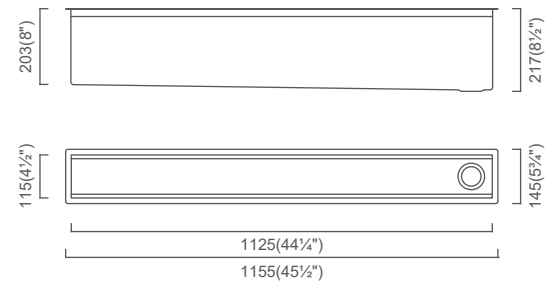

Installation

Specification

PSC1200K Includes: Cutting board set, 6pc Chef knife set, Dual bottle holder, Condiment bins & Spice rack.

Optional Panama Accessories