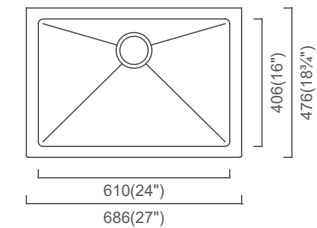

Outside: 26 $\frac{7}{8}$ " x 17 $\frac{3}{4}$ " x 9"  
Bowl: 11" x 16" x 8"

Installation

Specification

**CAYMAN**  
CAC406-P (MSRP \$805)  
18" Single

Outside: 17 $\frac{3}{4}$ " x 17 $\frac{3}{4}$ " x 8"  
Bowl: 16" x 16" x 8"

Outside: 33 $\frac{7}{8}$ " x 17 $\frac{3}{4}$ " x 10"  
Bowl 1: 16" x 16" x 10"  
Bowl 2: 16" x 16" x 10"

Installation

Specification

The Zomodo **BUTLER** Sinks offer a modern take on the traditional farmhouse concept.

Outside: 27" x 18¾" x 11"  
Bowl: 24" x 16" x 10"

Installation

Specification

**BUTLER**  
BLC686 (MSRP \$1,250)  
30" Single

Outside: 30" x 18¾" x 11"  
Bowl: 27" x 16" x 10"

Installation

Specification

**BUTLER**  
BLC762 (MSRP \$1,320)  
33" Super Single

Outside: 33" x 18¾" x 11"  
Bowl: 30" x 16" x 10"

Installation

Specification

**BUTLER COLLECTION**

**BUTLER**  
**BLC406D (MSRP \$1,730)**  
**36" 50/50 Double**

Outside: 36" x 18¾" x 11"  
 Bowl 1: 16" x 16" x 10"  
 Bowl 2: 16" x 16" x 10"