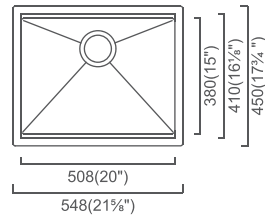

(MSRP \$90)

DGC  
Stainless Steel  
Bottom Grid

(MSRP See Pg 94-95)

INTEGRATO COLLECTION

INTEGRATO

INC508 (MSRP \$1,205)  
22" Single

Outside: 21 $\frac{1}{8}$ " x 17 $\frac{3}{4}$ " x 10"  
Bowl: 20" x 15" x 10"

Installation

Specification

INTEGRATO COLLECTION

INTEGRATO

INC406D (MSRP \$1,785)  
34" 50/50 Double

Outside: 33 $\frac{3}{4}$ " x 17 $\frac{3}{4}$ " x 10"  
Bowl 1: 16" x 15" x 10"  
Bowl 2: 16" x 15" x 10"