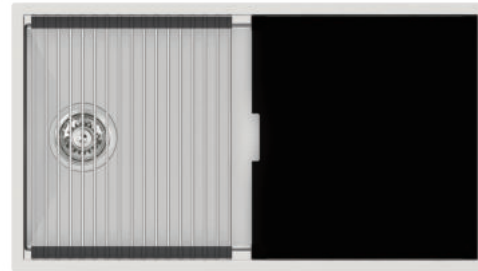

Installation

Specification

INTEGRATO

INC762 (MSRP \$1,400)  
32" Super Single

Outside: 31 $\frac{1}{8}$ " x 17 $\frac{3}{4}$ " x 10"  
Bowl: 30" x 15" x 10"

Installation

Specification

INTEGRATO T

INC508T (MSRP \$1,260)  
22" Tap Ledge Single

Outside: 21 $\frac{1}{8}$ " x 20 $\frac{1}{8}$ " x 10"  
Bowl: 20" x 15" x 10"

Installation

Specification

INTEGRATO

INC356D (MSRP \$1,625)  
30" 50/50 Double

Outside: 29 $\frac{3}{4}$ " x 17 $\frac{3}{4}$ " x 9"  
Bowl 1: 14" x 15" x 9"  
Bowl 2: 14" x 15" x 9"

Installation

Specification

INTEGRATO T

INC762T (MSRP \$1,485)  
30" Tap Ledge Super Single

Outside: 31 $\frac{1}{8}$ " x 20 $\frac{1}{8}$ " x 10"  
Bowl: 30" x 15" x 10"

Installation

Specification

\* Undermount installation requires a slight reveal. Please contact [info@zomodo.ca](mailto:info@zomodo.ca) for further information regarding this type of installation for any Integrato sink.