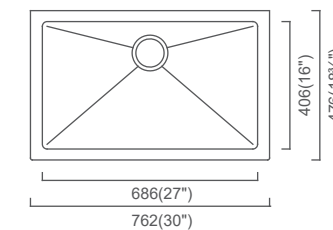

Outside: 26 $\frac{7}{8}$ " x 17 $\frac{3}{4}$ " x 9"  
Bowl: 11" x 16" x 8"

Installation

Specification

**CAYMAN**  
CAC406-P (MSRP \$805)  
18" Single

Outside: 17 $\frac{3}{4}$ " x 17 $\frac{3}{4}$ " x 8"  
Bowl: 16" x 16" x 8"

Outside: 33 $\frac{7}{8}$ " x 17 $\frac{3}{4}$ " x 10"  
Bowl 1: 16" x 16" x 10"  
Bowl 2: 16" x 16" x 10"

Installation

Specification

The Zomodo **BUTLER** Sinks offer a modern take on the traditional farmhouse concept.

Outside: 27" x 18¾" x 11"  
Bowl: 24" x 16" x 10"

Installation

Specification

**BUTLER**  
BLC686 (MSRP \$1,250)  
30" Single

Outside: 30" x 18¾" x 11"  
Bowl: 27" x 16" x 10"

Installation

Specification

**BUTLER**  
BLC762 (MSRP \$1,320)  
33" Super Single

Outside: 33" x 18¾" x 11"  
Bowl: 30" x 16" x 10"

Installation

Specification

**BUTLER COLLECTION**

**BUTLER**  
**BLC406D (MSRP \$1,730)**  
**36" 50/50 Double**

Outside: 36" x 18¾" x 11"  
 Bowl 1: 16" x 16" x 10"  
 Bowl 2: 16" x 16" x 10"