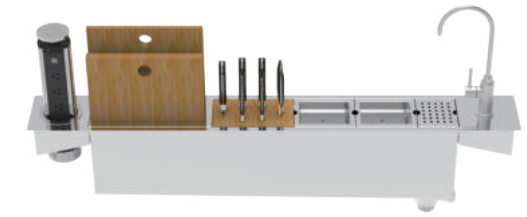

Specification

PSC600K Includes: Cutting board set, 6pc Chef knife set & liquid dispenser.

PANAMA COLLECTION

**CHEF PANAMA**  
PPC900K (MSRP \$2,075)

Outside: 44<sup>1</sup>/<sub>4</sub>" x 5<sup>3</sup>/<sub>4</sub>" x 8<sup>1</sup>/<sub>2</sub>"  
Bowl: 33<sup>1</sup>/<sub>4</sub>" x 4<sup>1</sup>/<sub>2</sub>" x 8<sup>1</sup>/<sub>2</sub>"

Installation

Specification

PPC900K Includes: Retractable power tower, Cutting board set, 6pc Chef knife set, Condiment bins & Filtered water tap.

**CHEF PANAMA**  
PSC900K (MSRP \$1,575)

Outside: 34<sup>3</sup>/<sub>8</sub>" x 5<sup>3</sup>/<sub>4</sub>" x 8<sup>1</sup>/<sub>2</sub>"  
Bowl: 33<sup>1</sup>/<sub>4</sub>" x 4<sup>1</sup>/<sub>2</sub>" x 8<sup>1</sup>/<sub>2</sub>"

Installation

Specification

PSC900K Includes: Cutting board set, 6pc Chef knife set, Dual bottle holder & Spice rack.

**CHEF PANAMA**  
PPC1200K (MSRP \$2,300)

Outside: 55<sup>3</sup>/<sub>8</sub>" x 5<sup>3</sup>/<sub>4</sub>" x 8<sup>1</sup>/<sub>2</sub>"  
Bowl: 44<sup>1</sup>/<sub>4</sub>" x 4<sup>1</sup>/<sub>2</sub>" x 8<sup>1</sup>/<sub>2</sub>"

Installation

Specification

PPC1200K Includes: Retractable power tower, Cutting board set, 6pc Chef knife set, Dual bottle holder, Drainer tray, Spice rack & Filtered water tap.

**CHEF PANAMA**  
PSC1200K (MSRP \$1,985)