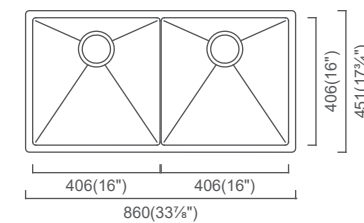

Outside: 26 $\frac{7}{8}$ " x 17 $\frac{3}{4}$ " x 9"  
Bowl: 11" x 16" x 8"

Installation

Specification

**CAYMAN**  
CAC406-P (MSRP \$805)  
18" Single

Outside: 17 $\frac{3}{4}$ " x 17 $\frac{3}{4}$ " x 8"  
Bowl: 16" x 16" x 8"

Installation

Specification

**CAYMAN**  
CAC457D3 (MSRP \$1,425)  
31" 60/40 Double

Outside: 30 $\frac{7}{8}$ " x 17 $\frac{3}{4}$ " x 10"  
Bowl 1: 18" x 16" x 10"  
Bowl 2: 11" x 16" x 8"

Installation

Specification

**CAYMAN**  
CAC610 (MSRP \$1,010)  
26" Single

Outside: 25 $\frac{3}{4}$ " x 17 $\frac{3}{4}$ " x 10"  
Bowl: 24" x 16" x 10"

Installation

Specification

**CAYMAN**  
CAC406D3 (MSRP \$1,485)  
34" 50/50 Double

Outside: 33 $\frac{7}{8}$ " x 17 $\frac{3}{4}$ " x 10"  
Bowl 1: 16" x 16" x 10"  
Bowl 2: 16" x 16" x 10"

Installation

Specification

The Zomodo **BUTLER** Sinks offer a modern take on the traditional farmhouse concept.