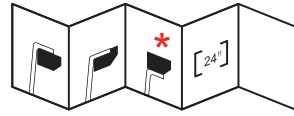

(MSRP \$90)

DGC  
Stainless Steel  
Bottom Grid

(MSRP See Pg 94-95)

INTEGRATO COLLECTION

INTEGRATO

INC508 (MSRP \$1,205)  
22" Single

Outside: 21 $\frac{1}{8}$ " x 17 $\frac{3}{4}$ " x 10"  
Bowl: 20" x 15" x 10"

Installation

Specification

INTEGRATO COLLECTION

INTEGRATO

INC406D (MSRP \$1,785)  
34" 50/50 Double

Outside: 33 $\frac{3}{4}$ " x 17 $\frac{3}{4}$ " x 10"  
Bowl 1: 16" x 15" x 10"  
Bowl 2: 16" x 15" x 10"