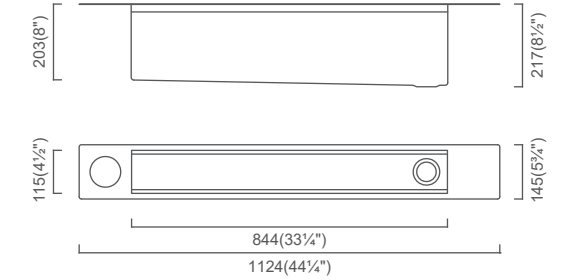

Installation

Specification

PPC900K Includes: Retractable power tower, Cutting board set, 6pc Chef knife set, Condiment bins & Filtered water tap.

CHEF PANAMA
PSC900K (MSRP $1,575)

Outside: 34³/₈" x 5³/₄" x 8¹/₂"
Bowl: 33¹/₄" x 4¹/₂" x 8¹/₂"