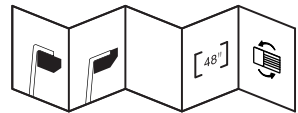

Installation

Specification

PPC1200K Includes: Retractable power tower, Cutting board set, 6pc Chef knife set, Dual bottle holder, Drainer tray, Spice rack & Filtered water tap.

**CHEF PANAMA**  
PSC1200K (MSRP \$1,985)

Outside: 45<sup>1</sup>/<sub>2</sub>" x 5<sup>3</sup>/<sub>4</sub>" x 8<sup>1</sup>/<sub>2</sub>"  
Bowl: 44<sup>1</sup>/<sub>4</sub>" x 4<sup>1</sup>/<sub>2</sub>" x 8<sup>1</sup>/<sub>2</sub>"

Installation