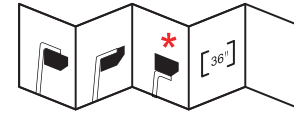

Installation

Specification

INTEGRATO COLLECTION

INTEGRATO

INC406D (MSRP \$1,785)  
34" 50/50 Double

Outside: 33 $\frac{3}{4}$ " x 17 $\frac{3}{4}$ " x 10"  
Bowl 1: 16" x 15" x 10"  
Bowl 2: 16" x 15" x 10"

Installation

Specification

INTEGRATO

INC762 (MSRP \$1,400)  
32" Super Single

Outside: 31 $\frac{1}{8}$ " x 17 $\frac{3}{4}$ " x 10"  
Bowl: 30" x 15" x 10"

Installation

Specification

INTEGRATO T