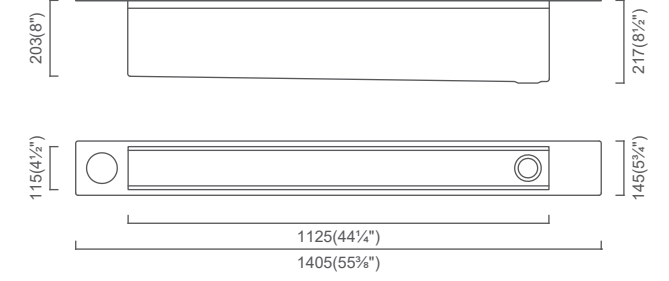

Installation

Specification

PPC1200K Includes: Retractable power tower, Cutting board set, 6pc Chef knife set, Dual bottle holder, Drainer tray, Spice rack & Filtered water tap.

CHEF PANAMA
PSC1200K (MSRP $1,985)

Outside: 45¹/₂" x 5³/₄" x 8¹/₂"
Bowl: 44¹/₄" x 4¹/₂" x 8¹/₂"