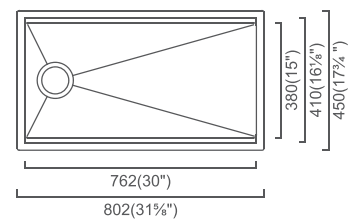

Installation

Specification

INTEGRATO COLLECTION

INTEGRATO

INC406D (MSRP \$1,785)  
34" 50/50 Double

Outside: 33 $\frac{3}{4}$ " x 17 $\frac{3}{4}$ " x 10"  
Bowl 1: 16" x 15" x 10"  
Bowl 2: 16" x 15" x 10"

Installation

Specification

INTEGRATO

INC762 (MSRP \$1,400)  
32" Super Single

Outside: 31 $\frac{1}{8}$ " x 17 $\frac{3}{4}$ " x 10"  
Bowl: 30" x 15" x 10"

Installation

Specification

INTEGRATO T

INC508T (MSRP \$1,260)  
22" Tap Ledge Single

Outside: 21 $\frac{1}{8}$ " x 20 $\frac{1}{8}$ " x 10"  
Bowl: 20" x 15" x 10"

Installation

Specification

INTEGRATO

INC356D (MSRP \$1,625)  
30" 50/50 Double

Outside: 29 $\frac{3}{4}$ " x 17 $\frac{3}{4}$ " x 9"  
Bowl 1: 14" x 15" x 9"  
Bowl 2: 14" x 15" x 9"