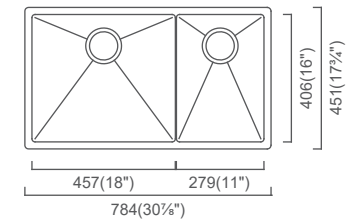

Outside: 26 $\frac{7}{8}$ " x 17 $\frac{3}{4}$ " x 9"  
Bowl: 11" x 16" x 8"

Installation

Specification

**CAYMAN**  
CAC406-P (MSRP \$805)  
18" Single

Outside: 17 $\frac{3}{4}$ " x 17 $\frac{3}{4}$ " x 8"  
Bowl: 16" x 16" x 8"

Installation

Specification

**CAYMAN**  
CAC457D3 (MSRP \$1,425)  
31" 60/40 Double

Outside: 30 $\frac{7}{8}$ " x 17 $\frac{3}{4}$ " x 10"  
Bowl 1: 18" x 16" x 10"  
Bowl 2: 11" x 16" x 8"

Installation

Specification

**CAYMAN**  
CAC610 (MSRP \$1,010)  
26" Single

Outside: 25 $\frac{3}{4}$ " x 17 $\frac{3}{4}$ " x 10"  
Bowl: 24" x 16" x 10"

Installation

Specification

**CAYMAN**  
CAC406D3 (MSRP \$1,485)  
34" 50/50 Double