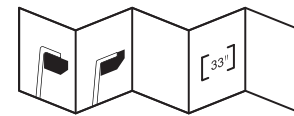

INC508T (MSRP \$1,260)  
22" Tap Ledge Single

Outside: 21 $\frac{1}{8}$ " x 20 $\frac{1}{8}$ " x 10"  
Bowl: 20" x 15" x 10"

Installation

Specification

INTEGRATO

INC356D (MSRP \$1,625)  
30" 50/50 Double

Outside: 29 $\frac{3}{4}$ " x 17 $\frac{3}{4}$ " x 9"  
Bowl 1: 14" x 15" x 9"  
Bowl 2: 14" x 15" x 9"

Installation

Specification

INTEGRATO T

INC762T (MSRP \$1,485)  
30" Tap Ledge Super Single

Outside: 31 $\frac{1}{8}$ " x 20 $\frac{1}{8}$ " x 10"  
Bowl: 30" x 15" x 10"

Installation

Specification

\* Undermount installation requires a slight reveal. Please contact [info@zomodo.ca](mailto:info@zomodo.ca) for further information regarding this type of installation for any Integrato sink.