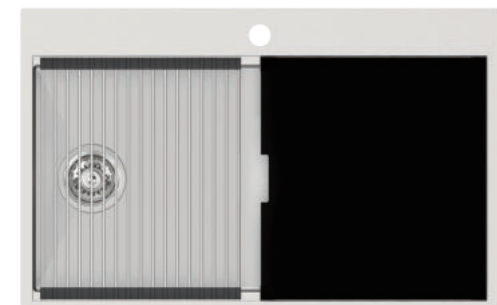

INC508T (MSRP \$1,260)  
22" Tap Ledge Single

Outside: 21 $\frac{1}{8}$ " x 20 $\frac{1}{8}$ " x 10"  
Bowl: 20" x 15" x 10"

Installation

Specification

INTEGRATO

INC356D (MSRP \$1,625)  
30" 50/50 Double

Outside: 29 $\frac{3}{4}$ " x 17 $\frac{3}{4}$ " x 9"  
Bowl 1: 14" x 15" x 9"  
Bowl 2: 14" x 15" x 9"

Installation

Specification

INTEGRATO T

INC762T (MSRP \$1,485)  
30" Tap Ledge Super Single

Outside: 31 $\frac{1}{8}$ " x 20 $\frac{1}{8}$ " x 10"  
Bowl: 30" x 15" x 10"

Installation

Specification

\* Undermount installation requires a slight reveal. Please contact [info@zomodo.ca](mailto:info@zomodo.ca) for further information regarding this type of installation for any Integrato sink.