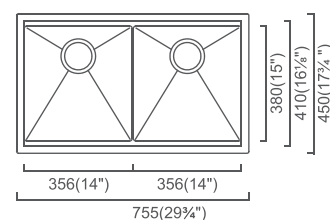

Installation

Specification

INTEGRATO COLLECTION

INTEGRATO

INC406D (MSRP \$1,785)  
34" 50/50 Double

Outside: 33 $\frac{3}{4}$ " x 17 $\frac{3}{4}$ " x 10"  
Bowl 1: 16" x 15" x 10"  
Bowl 2: 16" x 15" x 10"

Installation

Specification

INTEGRATO

INC762 (MSRP \$1,400)  
32" Super Single

Outside: 31 $\frac{1}{8}$ " x 17 $\frac{3}{4}$ " x 10"  
Bowl: 30" x 15" x 10"

Installation

Specification

INTEGRATO T

INC508T (MSRP \$1,260)  
22" Tap Ledge Single

Outside: 21 $\frac{1}{8}$ " x 20 $\frac{1}{8}$ " x 10"  
Bowl: 20" x 15" x 10"

Installation

Specification

INTEGRATO

INC356D (MSRP \$1,625)  
30" 50/50 Double

Outside: 29 $\frac{3}{4}$ " x 17 $\frac{3}{4}$ " x 9"  
Bowl 1: 14" x 15" x 9"  
Bowl 2: 14" x 15" x 9"

Installation

Specification

INTEGRATO T

INC762T (MSRP \$1,485)  
30" Tap Ledge Super Single

Outside: 31 $\frac{1}{8}$ " x 20 $\frac{1}{8}$ " x 10"  
Bowl: 30" x 15" x 10"

Installation

Specification

\* Undermount installation requires a slight reveal. Please contact [info@zomodo.ca](mailto:info@zomodo.ca) for further information regarding this type of installation for any Integrato sink.