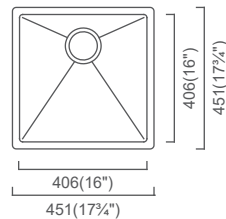

CAYMAN COLLECTION

**CAYMAN**  
CAC279 (MSRP \$615)  
13" Bar/Prep

Outside: 12 $\frac{3}{4}$ " x 17 $\frac{3}{4}$ " x 8"  
Bowl: 11" x 16" x 8"

Installation

Specification

CAYMAN COLLECTION

**CAYMAN**  
CAC635D3 (MSRP \$1,350)  
27" 60/40 Double

Outside: 26 $\frac{7}{8}$ " x 17 $\frac{3}{4}$ " x 9"  
Bowl: 11" x 16" x 8"

Installation

Specification

**CAYMAN**  
CAC406-P (MSRP \$805)  
18" Single

Outside: 17 $\frac{3}{4}$ " x 17 $\frac{3}{4}$ " x 8"  
Bowl: 16" x 16" x 8"

Installation

Specification

**CAYMAN**  
CAC457D3 (MSRP \$1,425)  
31" 60/40 Double

Outside: 30 $\frac{7}{8}$ " x 17 $\frac{3}{4}$ " x 10"  
Bowl 1: 18" x 16" x 10"  
Bowl 2: 11" x 16" x 8"

Installation

Specification