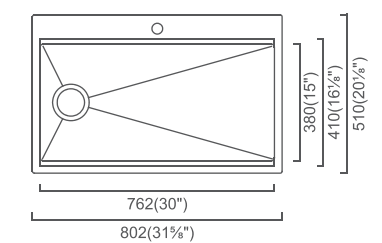

INC508T (MSRP \$1,260)  
22" Tap Ledge Single

Outside: 21 $\frac{1}{8}$ " x 20 $\frac{1}{8}$ " x 10"  
Bowl: 20" x 15" x 10"

Installation

Specification

INTEGRATO

INC356D (MSRP \$1,625)  
30" 50/50 Double

Outside: 29 $\frac{3}{4}$ " x 17 $\frac{3}{4}$ " x 9"  
Bowl 1: 14" x 15" x 9"  
Bowl 2: 14" x 15" x 9"

Installation

Specification

INTEGRATO T

INC762T (MSRP \$1,485)  
30" Tap Ledge Super Single

Outside: 31 $\frac{1}{8}$ " x 20 $\frac{1}{8}$ " x 10"  
Bowl: 30" x 15" x 10"

Installation

Specification

\* Undermount installation requires a slight reveal. Please contact [info@zomodo.ca](mailto:info@zomodo.ca) for further information regarding this type of installation for any Integrato sink.