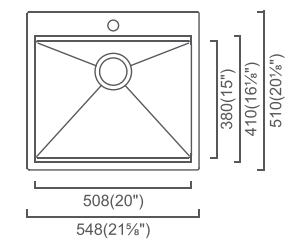

Installation

Specification

INTEGRATO COLLECTION

INTEGRATO

INC406D (MSRP \$1,785)  
34" 50/50 Double

Outside: 33 $\frac{3}{4}$ " x 17 $\frac{3}{4}$ " x 10"  
Bowl 1: 16" x 15" x 10"  
Bowl 2: 16" x 15" x 10"

Installation

Specification

INTEGRATO

INC762 (MSRP \$1,400)  
32" Super Single

Outside: 31 $\frac{1}{8}$ " x 17 $\frac{3}{4}$ " x 10"  
Bowl: 30" x 15" x 10"

Installation

Specification

INTEGRATO T

INC508T (MSRP \$1,260)  
22" Tap Ledge Single

Outside: 21 $\frac{1}{8}$ " x 20 $\frac{1}{8}$ " x 10"  
Bowl: 20" x 15" x 10"

Installation

Specification

INTEGRATO

INC356D (MSRP \$1,625)  
30" 50/50 Double

Outside: 29 $\frac{3}{4}$ " x 17 $\frac{3}{4}$ " x 9"  
Bowl 1: 14" x 15" x 9"  
Bowl 2: 14" x 15" x 9"