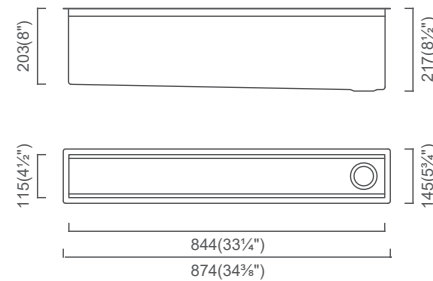

Installation

Specification

PPC900K Includes: Retractable power tower, Cutting board set, 6pc Chef knife set, Condiment bins & Filtered water tap.

**CHEF PANAMA**  
PSC900K (MSRP \$1,575)

Outside: 34<sup>3</sup>/<sub>8</sub>" x 5<sup>3</sup>/<sub>4</sub>" x 8<sup>1</sup>/<sub>2</sub>"  
Bowl: 33<sup>1</sup>/<sub>4</sub>" x 4<sup>1</sup>/<sub>2</sub>" x 8<sup>1</sup>/<sub>2</sub>"

Installation

Specification

PSC900K Includes: Cutting board set, 6pc Chef knife set, Dual bottle holder & Spice rack.

**CHEF PANAMA**  
PPC1200K (MSRP \$2,300)

Outside: 55<sup>3</sup>/<sub>8</sub>" x 5<sup>3</sup>/<sub>4</sub>" x 8<sup>1</sup>/<sub>2</sub>"  
Bowl: 44<sup>1</sup>/<sub>4</sub>" x 4<sup>1</sup>/<sub>2</sub>" x 8<sup>1</sup>/<sub>2</sub>"