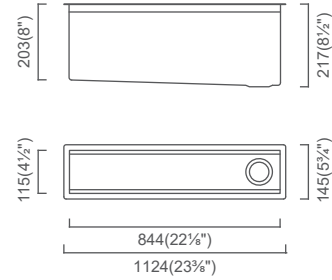

PANAMA COLLECTION

CHEF PANAMA
PSC600K (MSRP $1,245)

Outside: 23³/₈" x 5³/₄" x 8¹/₂"
Bowl: 22¹/₈" x 4¹/₂" x 8¹/₂"

Installation

Specification

PSC600K Includes: Cutting board set, 6pc Chef knife set & liquid dispenser.

PANAMA COLLECTION

CHEF PANAMA
PPC900K (MSRP $2,075)

Outside: 44¹/₄" x 5³/₄" x 8¹/₂"
Bowl: 33¹/₄" x 4¹/₂" x 8¹/₂"