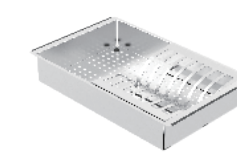

CUSE-02C
Stainless Steel
Colander & Dish Rack
(MSRP $340)

CAYMAN

Zomodo's **CAYMAN** collection combines our most modern product features and utilizes our newest technology developments.

The **CAYMAN** series is manufactured with premium SUS304 stainless steel pre-finished with a high-lustre scotchbrite surface.

The combination of a 10mm corner radii and a 3mm bowl bridge presents the most striking and contemporary sink for your latest kitchen designs.