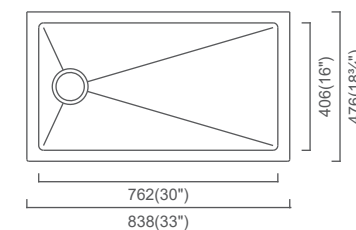

Outside: 26 $\frac{7}{8}$ " x 17 $\frac{3}{4}$ " x 9"  
Bowl: 11" x 16" x 8"

Installation

Specification

**CAYMAN**  
CAC406-P (MSRP \$805)  
18" Single

Outside: 17 $\frac{3}{4}$ " x 17 $\frac{3}{4}$ " x 8"  
Bowl: 16" x 16" x 8"

Outside: 33 $\frac{7}{8}$ " x 17 $\frac{3}{4}$ " x 10"  
Bowl 1: 16" x 16" x 10"  
Bowl 2: 16" x 16" x 10"

Installation

Specification

The Zomodo **BUTLER** Sinks offer a modern take on the traditional farmhouse concept.

Outside: 27" x 18¾" x 11"  
Bowl: 24" x 16" x 10"

Installation

Specification

**BUTLER**  
BLC686 (MSRP \$1,250)  
30" Single

Outside: 30" x 18¾" x 11"  
Bowl: 27" x 16" x 10"

Installation

Specification

**BUTLER**  
BLC762 (MSRP \$1,320)  
33" Super Single

Outside: 33" x 18¾" x 11"  
Bowl: 30" x 16" x 10"

Installation

Specification

**BUTLER COLLECTION**

**BUTLER**  
**BLC406D (MSRP \$1,730)**  
**36" 50/50 Double**

Outside: 36" x 18¾" x 11"  
 Bowl 1: 16" x 16" x 10"  
 Bowl 2: 16" x 16" x 10"