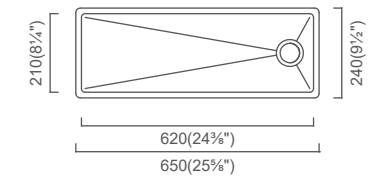

17

**PARTY PANAMA**

**PANAMA COLLECTION**

**PARTY PANAMA**  
PRC620K (MSRP \$1,500)

Outside: 25½" x 9½" x 7⅞"  
Bowl: 24¾" x 8¼" x 7⅞"

Installation

Specification

Accessories can be stored inside the sink, and the sink covers fitted when Party Panama is not in use.