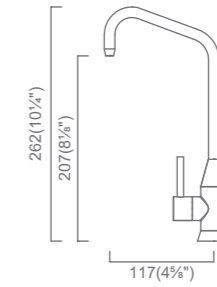

- High Quality SUS304 (18/10) Stainless Steel
- 100% Lead Free
- 360° Swivel Spout
- Filtered Water Delivery (Cold Only)
- 1.5gpm @60psi
- 100% Pressure System Tested