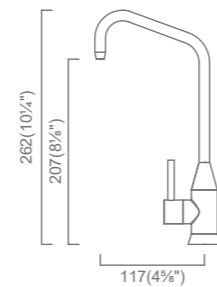

- High Quality SUS304 (18/10) Stainless Steel
- 100% Lead Free
- 360° Swivel Spout
- Filtered Water Delivery (Cold Only)
- 1.5gpm @60psi
- 100% Pressure System Tested
- PearlArc PVD Coloured Faucet