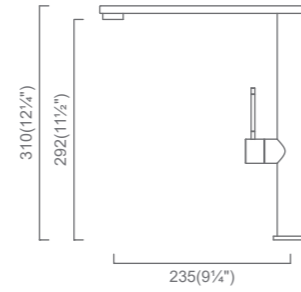

Piato 13
KTC013-HBW
Brushed / Whit
(MSRP \$490)

- High Quality SUS304 (18/10) Stainless Steel
- 100% Lead Free
- Innovative Ultra-thin Spout
- 360° Swivel Head
- cUPC Certified Hose, Aerator and Ceramic Cartridge
- 1.5gpm @60psi
- 100% Pressure System Tested