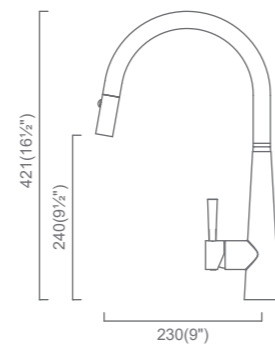

- High Quality SUS304 (18/10) Stainless Steel
- 100% Lead Free
- Pull-out, Dual Function Head (Stream & Spray)
- 360° Swivel Spout
- cUPC Certified Hose, Aerator and Ceramic Cartridge
- 1.5gpm @60psi
- 100% Pressure System Tested
- PearlArc PVD Coloured Faucet