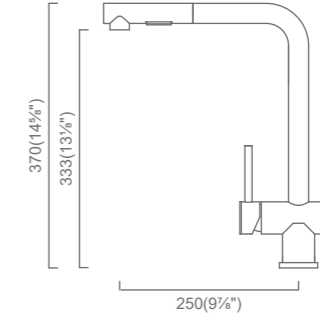

- High Quality SUS304 (18/10) Stainless Steel
- 100% Lead Free
- Pull-out, Dual Function Head (Stream & Spray)
- cUPC Certified Hose, Aerator and Ceramic Cartridge
- 1.5gpm @60psi
- 100% Pressure System Tested