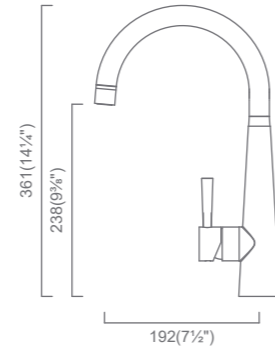

- High Quality SUS304 (18/10) Stainless Steel
- 100% Lead Free
- 360° Swivel Spout
- cUPC Certified Hose, Aerator and Ceramic Cartridge
- 1.5gpm @60psi
- PearlArc PVD Coloured Faucet