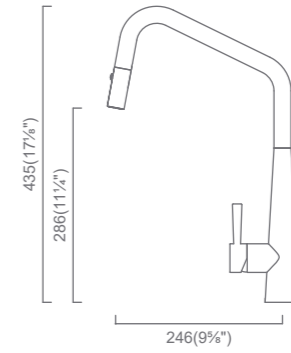

- High Quality SUS304 (18/10) Stainless Steel
- 100% Lead Free
- Pull-out, Dual Function Head (Stream & Spray)
- 360° Swivel Spout
- cUPC Certified Hose, Aerator and Ceramic Cartridge
- 1.5gpm @60psi
- 100% Pressure System Tested
- PearlArc PVD Coloured Faucet