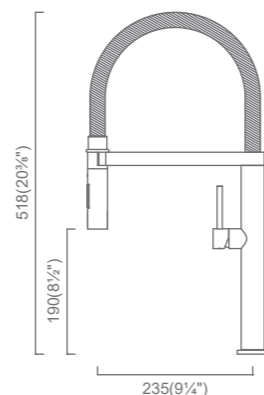

- High Quality SUS304 (18/10) Stainless Steel
- 100% Lead Free
- 360° Detachable, Dual Function (Stream & Spray) Head
- cUPC Certified Hose, Aerator and Ceramic Cartridge
- 1.5gpm @60psi
- PearlArc PVD Coloured Faucet