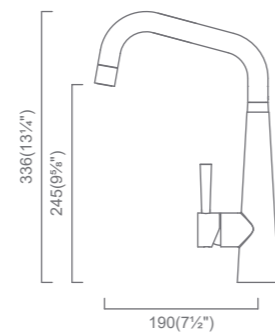

- High Quality SUS304 (18/10) Stainless Steel
- 100% Lead Free
- 360° Swivel Spout
- cUPC Certified Hose, Aerator and Ceramic Cartridge
- 1.5gpm @60psi
- PearlArc PVD Coloured Faucet