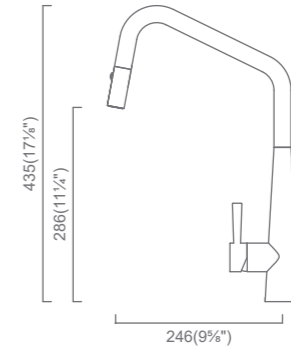

- High Quality SUS304 (18/10) Stainless Steel
- 100% Lead Free
- Pull-out, Dual Function Head (Stream & Spray)
- 360° Swivel Spout
- cUPC Certified Hose, Aerator and Ceramic Cartridge
- 1.5gpm @60psi
- 100% Pressure System Tested
- PearlArc PVD Coloured Faucet

61