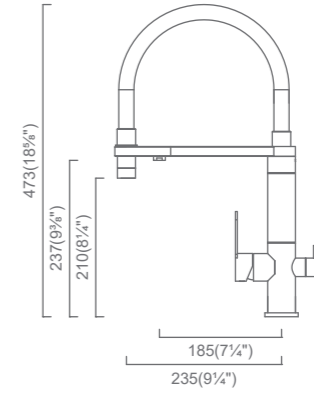

- High Quality SUS304 (18/10) Stainless Steel
- 100% Lead Free
- 360° Detachable Swivel Head
- Secondary Filtered Water Spout
- cUPC Certified Hose, Aerator and Ceramic Cartridge
- 1.5gpm @60psi