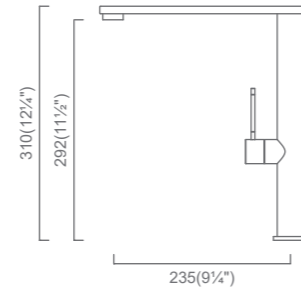

- High Quality SUS304 (18/10) Stainless Steel
- 100% Lead Free
- Innovative Ultra-thin Spout
- 360° Swivel Head
- cUPC Certified Hose, Aerator and Ceramic Cartridge
- 1.5gpm @60psi
- 100% Pressure System Tested