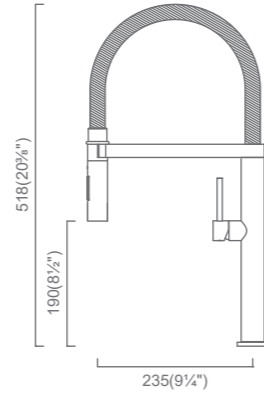

- High Quality SUS304 (18/10) Stainless Steel
- 100% Lead Free
- 360° Detachable, Dual Function (Stream & Spray) Head
- cUPC Certified Hose, Aerator and Ceramic Cartridge
- 1.5gpm @60psi
- PearlArc PVD Coloured Faucet