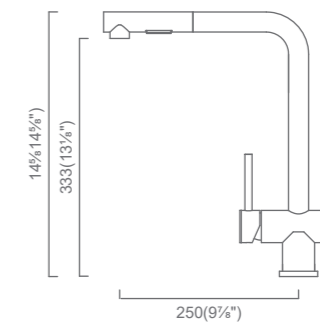

- High Quality SUS304 (18/10) Stainless Steel
- 100% Lead Free
- Pull-out, Dual Function Head (Stream & Spray)
- cUPC Certified Hose, Aerator and Ceramic Cartridge
- 1.5gpm @60psi
- 100% Pressure System Tested