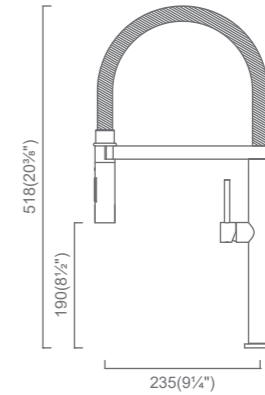

- High Quality SUS304 (18/10) Stainless Steel
- 100% Lead Free
- 360° Detachable, Dual Function (Stream & Spray) Head
- cUPC Certified Hose, Aerator and Ceramic Cartridge
- 1.5gpm @60psi