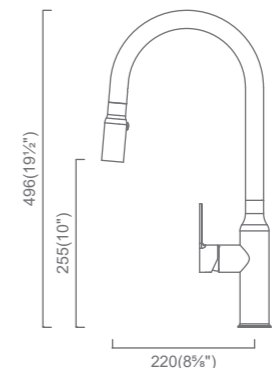

- High Quality SUS304 (18/10) Stainless Steel
- 100% Lead Free
- Pull-out, Dual Function Head (Stream & Spray)
- cUPC Certified Hose, Aerator and Ceramic Cartridge
- 1.5gpm @60psi
- 100% Pressure System Tested