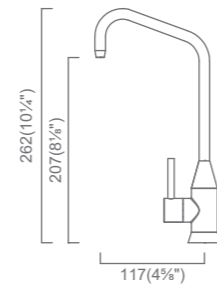

- High Quality SUS304 (18/10) Stainless Steel
- 100% Lead Free
- 360° Swivel Spout
- Filtered Water Delivery (Cold Only)
- 1.5gpm @60psi
- 100% Pressure System Tested
- PearlArc PVD Coloured Faucet