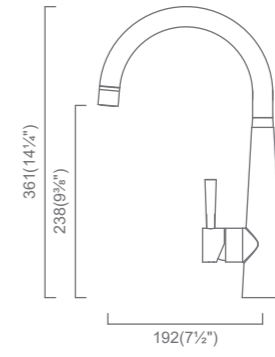

- High Quality SUS304 (18/10) Stainless Steel
- 100% Lead Free
- 360° Swivel Spout
- cUPC Certified Hose, Aerator and Ceramic Cartridge
- 1.5gpm @60psi