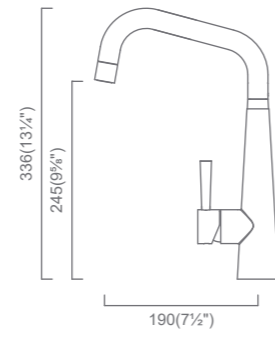

BAR FAUCETS

- High Quality SUS304 (18/10) Stainless Steel
- 100% Lead Free
- 360° Swivel Spout
- cUPC Certified Hose, Aerator and Ceramic Cartridge
- 1.5gpm @60psi
- PearlArc PVD Coloured Faucet

BAR FAUCETS

- High Quality SUS304 (18/10) Stainless Steel
- 100% Lead Free
- 360° Swivel Spout
- cUPC Certified Hose, Aerator and Ceramic Cartridge
- 1.5gpm @60psi

- High Quality SUS304 (18/10) Stainless Steel
- 100% Lead Free
- 360° Swivel Spout
- cUPC Certified Hose, Aerator and Ceramic Cartridge
- 1.5gpm @60psi
- PearlArc PVD Coloured Faucet

- High Quality SUS304 (18/10) Stainless Steel
- 100% Lead Free
- 360° Swivel Spout
- cUPC Certified Hose, Aerator and Ceramic Cartridge
- 1.5gpm @60psi
- PearlArc PVD Coloured Faucet