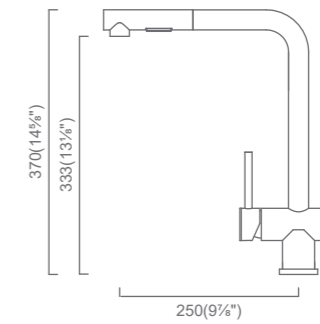

- High Quality SUS304 (18/10) Stainless Steel
- 100% Lead Free
- Pull-out, Dual Function Head (Stream & Spray)
- cUPC Certified Hose, Aerator and Ceramic Cartridge
- 1.5gpm @60psi
- 100% Pressure System Tested