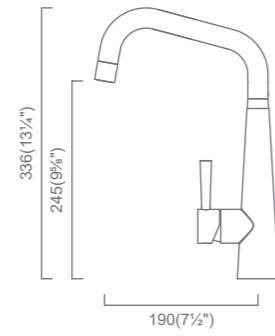

- High Quality SUS304 (18/10) Stainless Steel
- 100% Lead Free
- 360° Swivel Spout
- cUPC Certified Hose, Aerator and Ceramic Cartridge
- 1.5gpm @60psi
- PearlArc PVD Coloured Faucet