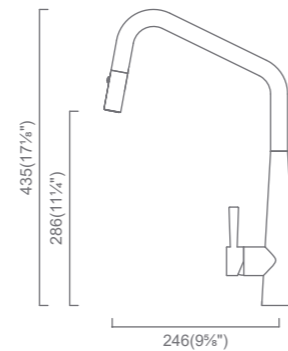

- High Quality SUS304 (18/10) Stainless Steel
- 100% Lead Free
- Pull-out, Dual Function Head (Stream & Spray)
- 360° Swivel Spout
- cUPC Certified Hose, Aerator and Ceramic Cartridge
- 1.5gpm @60psi
- 100% Pressure System Tested