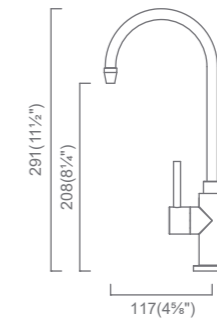

- High Quality SUS304 (18/10) Stainless Steel
- 100% Lead Free
- 360° Swivel Spout
- Filtered Water Delivery (Cold Only)
- 1.5gpm @60psi
- 100% Pressure System Tested