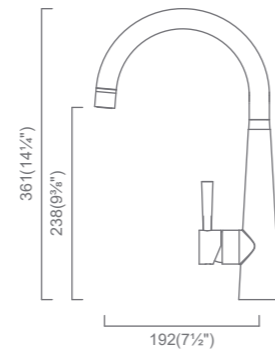

Faucet & Filtered Water System Kit

KTC032-BR/BK-K1 = KTC032 Faucet + 475QC-1G Single Stage Filtration System

KTC032-BR/BK-K3 = KTC032 Faucet + 475QC-3 Triple Stage Filtration System

BAR FAUCETS

Zen 14
BTC014-PBK
Black Pearl
(MSRP \$595)