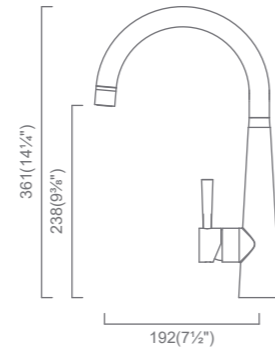

- High Quality SUS304 (18/10) Stainless Steel
- 100% Lead Free
- 360° Swivel Spout
- cUPC Certified Hose, Aerator and Ceramic Cartridge
- 1.5gpm @60psi
- PearlArc PVD Coloured Faucet