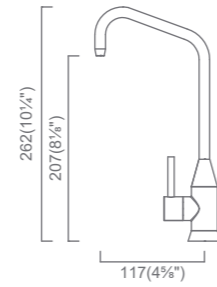

- High Quality SUS304 (18/10) Stainless Steel
- 100% Lead Free
- 360° Swivel Spout
- Filtered Water Delivery (Cold Only)
- 1.5gpm @60psi
- 100% Pressure System Tested
- PearlArc PVD Coloured Faucet