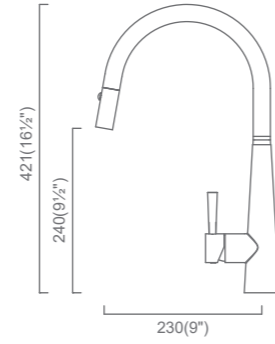

- High Quality SUS304 (18/10) Stainless Steel
- 100% Lead Free
- Pull-out, Dual Function Head (Stream & Spray)
- 360° Swivel Spout
- cUPC Certified Hose, Aerator and Ceramic Cartridge
- 1.5gpm @60psi
- 100% Pressure System Tested
- PearlArc PVD Coloured Faucet