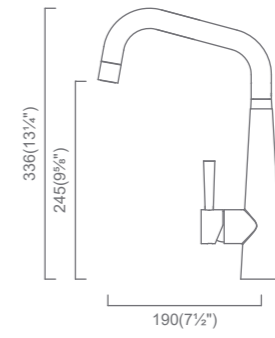

- High Quality SUS304 (18/10) Stainless Steel
- 100% Lead Free
- 360° Swivel Spout
- cUPC Certified Hose, Aerator and Ceramic Cartridge
- 1.5gpm @60psi