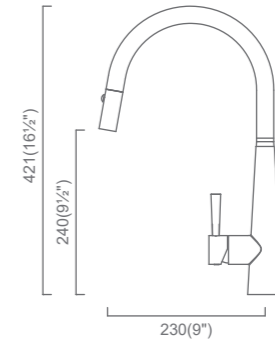

- High Quality SUS304 (18/10) Stainless Steel
- 100% Lead Free
- Pull-out, Dual Function Head (Stream & Spray)
- 360° Swivel Spout
- cUPC Certified Hose, Aerator and Ceramic Cartridge
- 1.5gpm @60psi
- 100% Pressure System Tested