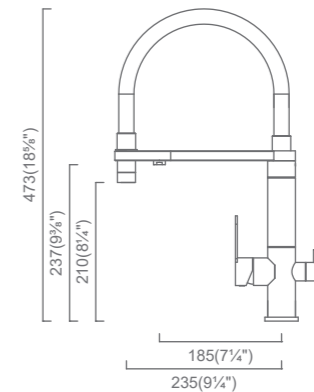

- High Quality SUS304 (18/10) Stainless Steel
- 100% Lead Free
- 360° Detachable Swivel Head
- Secondary Filtered Water Spout
- cUPC Certified Hose, Aerator and Ceramic Cartridge
- 1.5gpm @60psi
- PearlArc PVD Coloured Faucet

Faucet & Filtered Water System Kit

KTC032-BR/BK-K1 = KTC032 Faucet + 475QC-1G Single Stage Filtration System

KTC032-BR/BK-K3 = KTC032 Faucet + 475QC-3 Triple Stage Filtration System