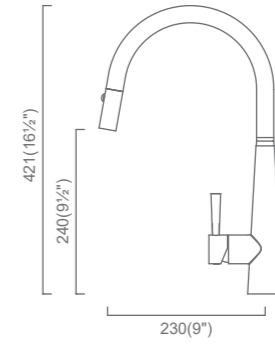

- High Quality SUS304 (18/10) Stainless Steel
- 100% Lead Free
- Pull-out, Dual Function Head (Stream & Spray)
- 360° Swivel Spout
- cUPC Certified Hose, Aerator and Ceramic Cartridge
- 1.5gpm @60psi
- 100% Pressure System Tested