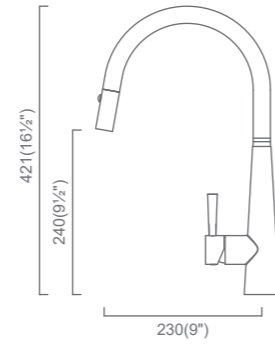

- High Quality SUS304 (18/10) Stainless Steel
- 100% Lead Free
- Pull-out, Dual Function Head (Stream & Spray)
- 360° Swivel Spout
- cUPC Certified Hose, Aerator and Ceramic Cartridge
- 1.5gpm @60psi
- 100% Pressure System Tested
- PearlArc PVD Coloured Faucet