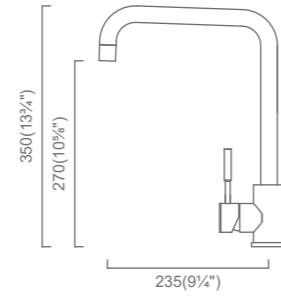

Orizuro 11
KTC011-FB
Matte Black
(MSRP \$345)

- High Quality SUS304 (18/10) Stainless Steel
- 100% Lead Free
- 360° Swivel Spout
- cUPC Certified Hose, Aerator and Ceramic Cartridge
- 1.5gpm @60psi
- 100% Pressure System Tested