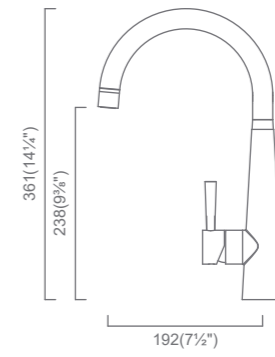

- High Quality SUS304 (18/10) Stainless Steel
- 100% Lead Free
- 360° Swivel Spout
- cUPC Certified Hose, Aerator and Ceramic Cartridge
- 1.5gpm @60psi