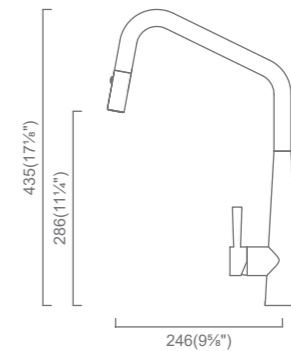

- High Quality SUS304 (18/10) Stainless Steel
- 100% Lead Free
- Pull-out, Dual Function Head (Stream & Spray)
- 360° Swivel Spout
- cUPC Certified Hose, Aerator and Ceramic Cartridge
- 1.5gpm @60psi
- 100% Pressure System Tested
- PearlArc PVD Coloured Faucet