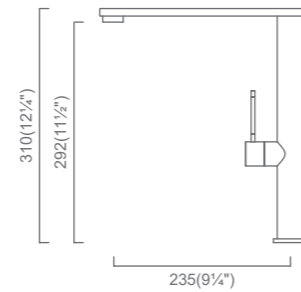

- High Quality SUS304 (18/10) Stainless Steel
- 100% Lead Free
- Innovative Ultra-thin Spout
- 360° Swivel Head
- cUPC Certified Hose, Aerator and Ceramic Cartridge
- 1.5gpm @60psi
- 100% Pressure System Tested
- PearlArc PVD Coloured Faucet