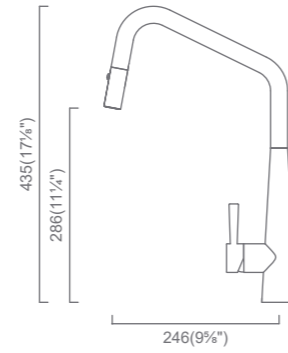

61

Orizuro 16
KTC016-BRD
Brushed Stainless
(MSRP \$625)

- High Quality SUS304 (18/10) Stainless Steel
- 100% Lead Free
- Pull-out, Dual Function Head (Stream & Spray)
- 360° Swivel Spout
- cUPC Certified Hose, Aerator and Ceramic Cartridge
- 1.5gpm @60psi
- 100% Pressure System Tested