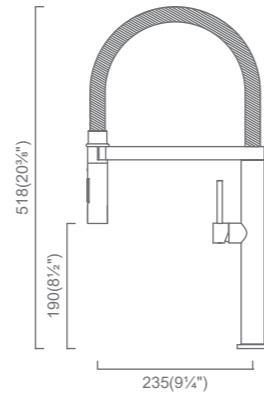

- High Quality SUS304 (18/10) Stainless Steel
- 100% Lead Free
- 360° Detachable, Dual Function (Stream & Spray) Head
- cUPC Certified Hose, Aerator and Ceramic Cartridge
- 1.5gpm @60psi
- PearlArc PVD Coloured Faucet