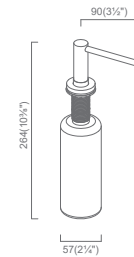

SDC07P-EG
Eureka Gold
(MSRP $130)