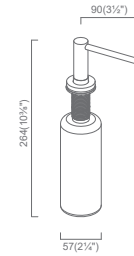

SDC07P-RB
Rio Bronze
(MSRP $130)