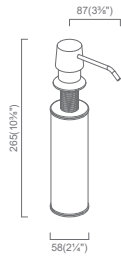

SDC07P
Brushed Stainless
(MSRP $95)