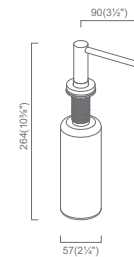

SDC02P
Brass + Chrome
(MSRP \$75)

SDC07P
Brushed Stainless
(MSRP \$95)

SDC07P-FB
Matte Black
(MSRP \$110)

SDC07P-PBK
Black Pearl
(MSRP \$130)

SDC07P-RB
Rio Bronze
(MSRP \$130)

SDC07P-EG
Eureka Gold
(MSRP \$130)