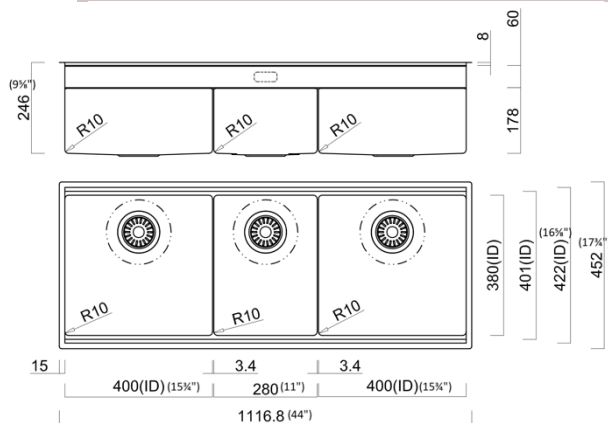

Model: IQC400T

Included Accessories

 SCF-IQC1100	 CNC3840R	 ASC05Q	 ASC09Q	 COC-29	 DRC024Q	 ESC380	 CBF260R10C
 WK-ODC	 UMG6 x 2	 ICM6 x 2	 WK-06/40C	 WC11	 Sink Care Pack		

Dimensions

Specifications

Description	Integrato Q Triple Bowl Sink
Overall Sink Size	44" x 17 3/4" x 9 3/8"
Bowl Dimensions	15 3/4" 11" 15 3/4" x 17 3/4" x 9 3/8"
Installation	Inset (topmount) or Fushmount & Undermount
Thickness	18ga
Material	SUS304 Stainless Steel

Installation

Fixings	Inset & Undermount clips supplied
Template	Supplied
Min Cabinet Size	48"
Waste Holes	3 x 3 1/2" round Compatible with waste disposal

Plumbing

Waste Fittings	3 x (3 1/2" x 1 1/2") basket wastes included PVC Tailpiece
----------------	---

Packaging

Carton Type	Eco packaging & Individual carton
Gross Weight	70.55 lbs
Carton Size	47 1/4" x 13 3/4" x 22 1/2"'''
Pack QTY	1

SURFACE FINISH  Scotchbrite	WASTE KIT  3 1/2" 1 1/2"	MATERIAL  SUS 304 Stainless Steel
---	---	--