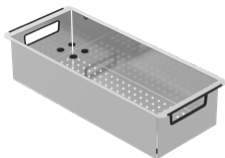

Colander

COC-29Q

A great accessory to drain vegetables, fruit, pasta, or use as a drying container to drain glasses or cutlery.

**Eco-Sink
Small Wash Bowl**

ESC380Q

A small hand-crafted stainless steel sink bowl with its own plug, drops into your main Integrato Q sink bowl, sitting on the tier 2 accessory rail, so that you can wash and rinse without wasting water.