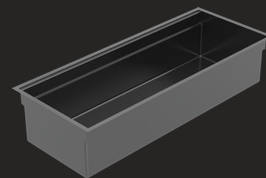

Colander

COC-29Q

A great accessory to drain vegetables, fruit, pasta, or use as a drying container to drain glasses or cutlery.

**Eco-Sink
Small Wash Bowl**

ESC380Q

A small hand-crafted stainless steel sink bowl with its own plug, drops into your main Integrato Q sink bowl, sitting on the tier 2 accessory rail, so that you can wash and rinse without wasting water.

**Prep Bowls / Condiment
Serving Board (3)**

ASC05Q

3 perfectly sized condiment bowls, made from stainless steel, perfect for serving, or ingredient prep bowls for cooking.

**Wire
Drying Basket**

DRC024Q

The ideal accessory to drain plates, bowls, pots, pans, cups & cutlery, right inside your sink, out of sight.

Black Pearl Super Single Sink

IQCT100-BK

W1130 × D542 × H252 mm

W44½" × D17¾" × H10"

**Fibre-Rock®
Full Sink Covers (4)**

SCF274Q

Fibre-Rock® Sink Covers fully enclose your sink, so it disappears and extends your bench space. The boards can also be used as a cutting surface, hot-pan trivet or stylish serving platter.