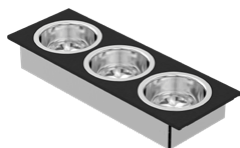

Prep Bowls / Condiment Serving Board (3)

ASC05Q

3 perfectly sized condiment bowls, made from stainless steel, perfect for serving, or ingredient prep bowls for cooking.