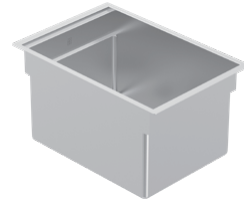

DZND

ZOMODO BOUTIQUE

INTEGRATO Q

Do you want a sink that is more than a sink? A unique focal point to your kitchen, that will turn you into a master chef? Introducing the Integrato Q, the ultimate at home chef's station. An innovative sink design with not one, but two accessory rails, which allow you to layer the vast range of accessories, in a functional way that enables you to prep, clean & chop with efficiency.

Scan here for IQ accessory
demonstration video

Bar/Prep Sink

IQC285
W314 × D450 × H246 mm
W12⁵/₁₆" × D17³/₄" × H9³/₄"

Colander

COC-29Q
A great accessory to drain vegetables, fruit, pasta, or use as a drying container to drain glasses or cutlery.