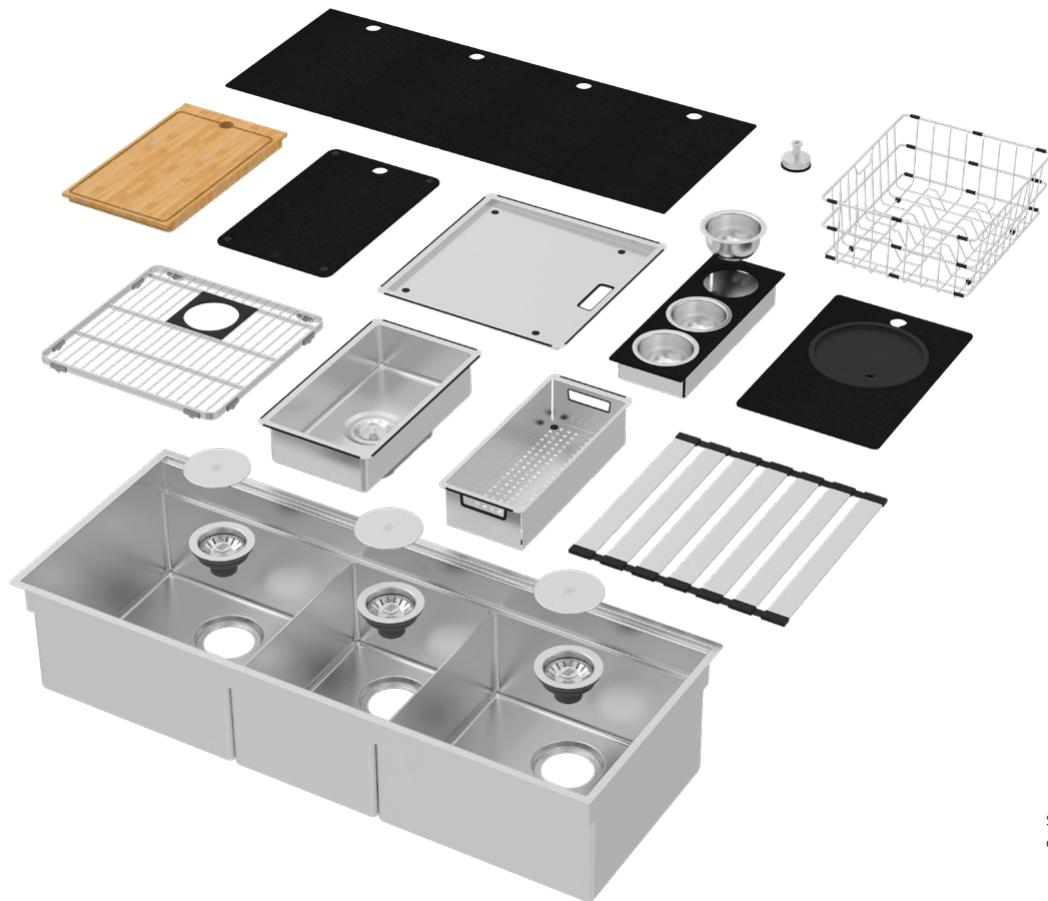

No Crease Lines

Unlike regular fabricated (hand-made) sinks with crease lines in the bottom of the bowl to create water fall towards the waste kit, our Q range has a specially formed sink bottom that allows fall without the lines, creating a smooth minimalist style.

DZND

ZOMODO BOUTIQUE

INTEGRATO Q

Do you want a sink that is more than a sink? A unique focal point to your kitchen, that will turn you into a master chef? Introducing the Integrato Q, the ultimate at home chef's station. An innovative sink design with not one, but two accessory rails, which allow you to layer the vast range of accessories, in a functional way that enables you to prep, clean & chop with efficiency.

Scan here for IQ accessory
demonstration video

Bar/Prep Sink

IQC285
W314 × D450 × H246 mm
W12⁵/₁₆" × D17³/₄" × H9³/₄"

Colander

COC-29Q
A great accessory to drain vegetables, fruit, pasta, or use as a drying container to drain glasses or cutlery.

Fibre-Rock® Full Sink Cover (1)

SCF282Q
Fibre-Rock® Sink Covers fully enclose your sink, so it disappears and extends your bench space. The boards can also be used as a cutting surface, hot-pan trivet or stylish serving platter. (Wall hooks for board storage included)