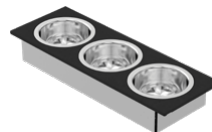

COC-29Q-BK

A great accessory to drain vegetables, fruit, pasta, or use as a drying container to drain glasses or cutlery.

**Eco-Sink
Small Wash Bowl**

ESC380Q-BK

A small hand-crafted stainless steel sink bowl with its own plug, drops into your main Integrato Q sink bowl, sitting on the tier 2 accessory rail, so that you can wash and rinse without wasting water.