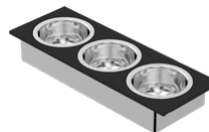

Colander

COC-29Q

A great accessory to drain vegetables, fruit, pasta, or use as a drying container to drain glasses or cutlery.

**Eco-Sink
Small Wash Bowl**

ESC380Q

A small hand-crafted stainless steel sink bowl with its own plug, drops into your main Integrato Q sink bowl, sitting on the tier 2 accessory rail, so that you can wash and rinse without wasting water.

**Prep Bowls / Condiment
Serving Board (3)**

ASC05Q

3 perfectly sized condiment bowls, made from stainless steel, perfect for serving, or ingredient prep bowls for cooking.

**Wire
Drying Basket**

DRC024Q

The ideal accessory to drain plates, bowls, pots, pans, cups & cutlery, right inside your sink, out of sight.