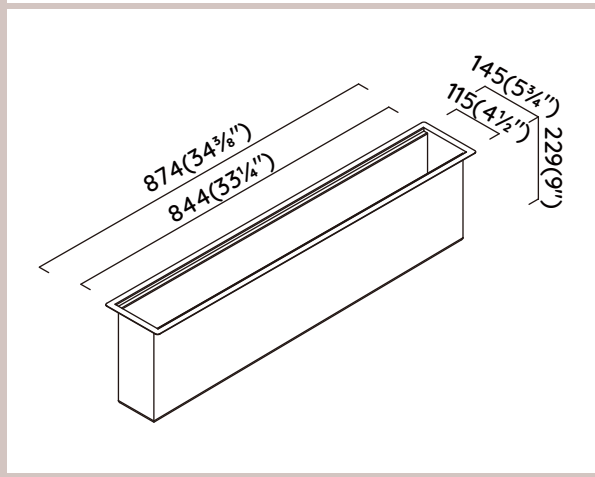

Model Code:PQC900

Included Accessories

Optional Accessories

Dimensions

Specifications

Description	Prep Station / Trough Sink
Overall Sink Size	34 3/8" x 5 3/4" x 9" deep
Bowl Dimensions	33 1/4" x 4 1/2" x 9" deep
Installation	Inset (topmount) or Fushmount
Thickness	18ga
Material	SUS304 Stainless Steel

Installation

Fixings	Inset clips supplied
Template	Supplied
Min Cabinet Size	36"
Waste Holes	1 x 3 1/2" round Compatible with waste disposal

Plumbing

Waste Fittings	1 x (3 1/2" x 2") basket wastes included PVC Tailpiece
----------------	---

Packaging

Carton Type	Eco packaging & Individual carton
Gross Weight	30.86 lbs
Carton Size	37 3/4" x 9" x 13 3/4"
Pack QTY	1

SURFACE FINISH

WASTE KIT

MATERIAL

INSTALLATION OPTIONS

PROFILE

For warranty conditions and terms please visit: www.zomodo.ca/productcare/warranty/