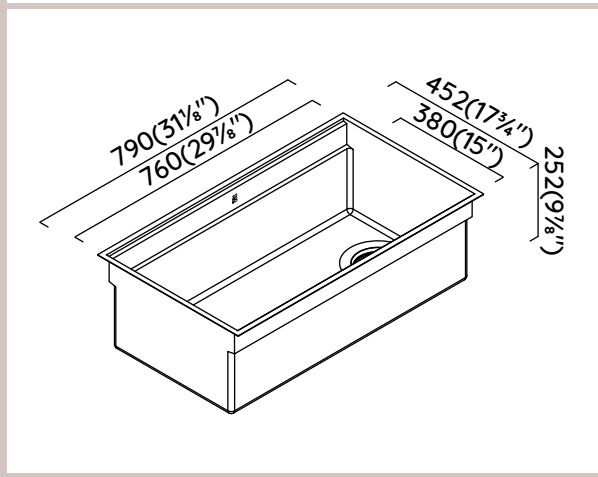

### Dimensions

### Specifications

Description	Integrato Q Large Single
Overall Sink Size	31 $\frac{1}{8}$ " x 17 $\frac{3}{4}$ " x 9 $\frac{5}{8}$ " deep
Bowl Dimensions	29 $\frac{7}{8}$ " x 15" x 9 $\frac{5}{8}$ " deep
Installation	Inset (topmount) or Fushmount & Undermount
Thickness	18ga
Material	SUS304 Stainless Steel

### Installation

Fixings	Inset & Undermount clips supplied
Template	Supplied
Min Cabinet Size	33/36"
Waste Holes	1 x 3 $\frac{1}{2}$ " round Compatible with waste disposal