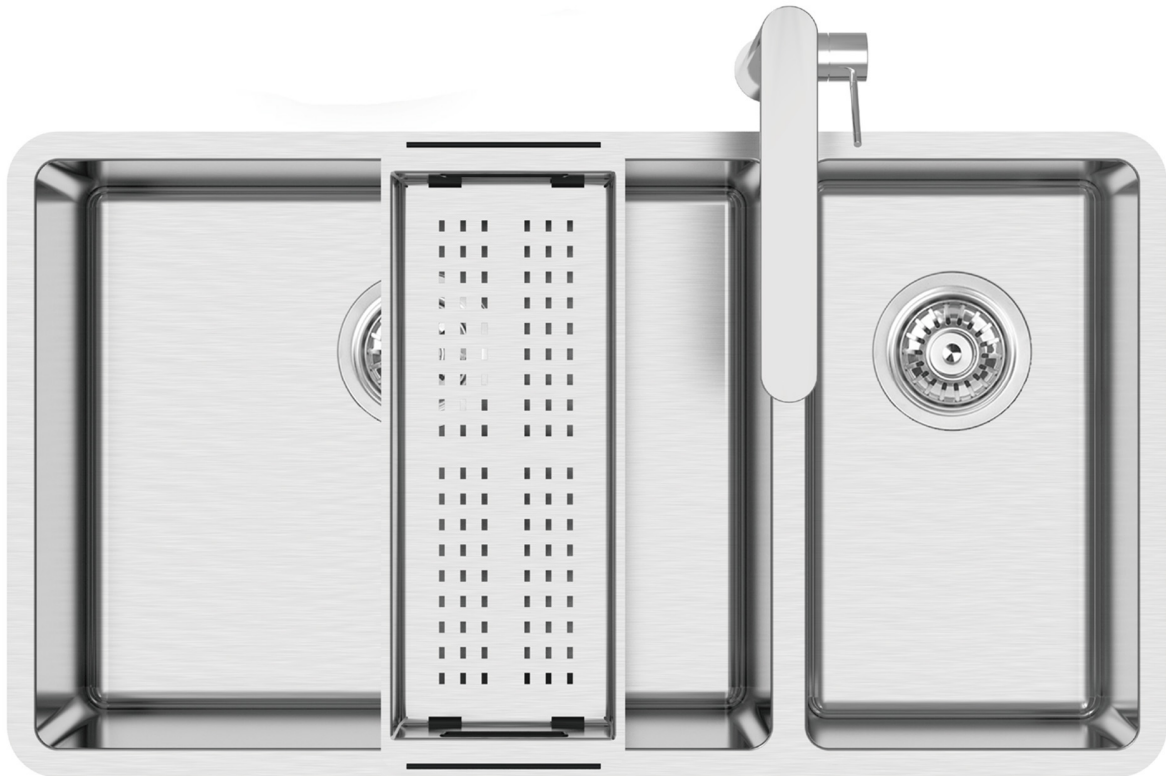

ZO
MO
DO

PROJECT
SINKS

Discount Volume Program 5-Packs and Nested Pallets

2023

HIGH RISE | NEW DEVELOPMENT | LOW-RISE