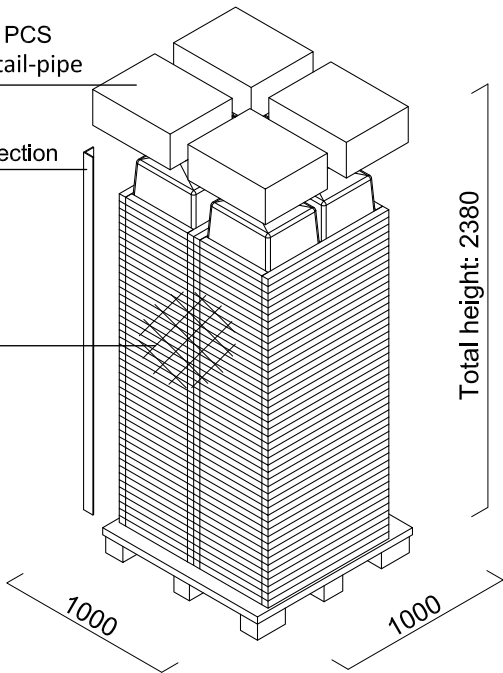

ZOMODO Nested Pallet

Accessories Box:

- (500*500*300) x 4 PCS
- Waste kit, clips & tail-pipe

Pallet corner protection

Wrapping film

QTY per pallet: 2 x 40(per stack) = 80 sinks

1. Waste kit & tail pipe & UMD

2. Nested with plastic bag & EPS edgings

3. Pallet & Corner protection & Wrapping film