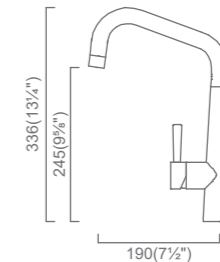

- High Quality SUS304 (18/10) Stainless Steel
- 100% Lead Free
- 360° Swivel Spout
- cUPC Certified Hose, Aerator and Ceramic Cartridge
- 1.5gpm @60psi
- PearlArc PVD Coloured Faucet