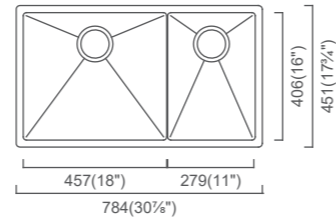

Outside: 24 3/4" x 17 3/4" x 10"
Bowl: 23" x 16" x 10"

Installation

Specification

CAYMAN EUREKA GOLD
CAC762-EG (MSRP \$1,620)
32" Super Single

Outside: 31 3/4" x 17 3/4" x 10"
Bowl: 30" x 16" x 10"

Installation

Specification

EUREKA GOLD COLLECTION

CAYMAN EUREKA GOLD
CAC457D3-EG (MSRP \$2,265)
31" 60/40 Double

Outside: 30⁷/₈" x 17³/₄" x 10"
Bowl 1: 18" x 16" x 10"
Bowl 2: 11" x 16" x 8"

Installation

Specification

BTC014-EG
Single Stream
Bar Faucet
(MSRP \$595)