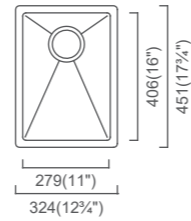

Outside: 31 $\frac{1}{8}$ " x 18 $\frac{3}{8}$ " x 10"
Bowl: 30" x 15 $\frac{3}{4}$ " x 10"

Installation

Specification

05

PEARLARC™

CAC584-EG
With KTC016-EGD

CAC457D3-RB
With KTC014-RBD

Included Colour-Matched Accessories

Outside: 12³/₄" x 17³/₄" x 8"
Bowl: 11" x 16" x 8"

Installation

Specification

BLACK PEARL COLLECTION

CAYMAN BLACK PEARL
CAC686T-BK (MSRP \$1,800)
29" Single

Outside: 28⁵/₈" x 20" x 10"
Bowl: 27" x 16" x 10"