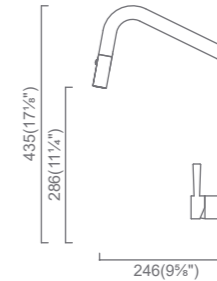

- High Quality SUS304 (18/10) Stainless Steel
- 100% Lead Free
- Pull-out, Dual Function Head (Stream & Spray)
- 360° Swivel Spout
- cUPC Certified Hose, Aerator and Ceramic Cartridge
- 1.5gpm @60psi
- 100% Pressure System Tested
- PearlArc PVD Coloured Faucet