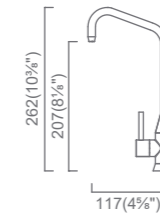

- High Quality SUS304 (18/10) Stainless Steel
- 100% Lead Free
- 360° Swivel Spout
- Filtered Water Delivery (Cold Only)
- 1.5gpm @60psi
- 100% Pressure System Tested
- PearlArc PVD Coloured Faucet