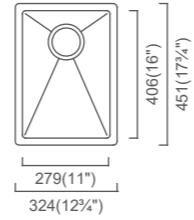

Outside: 31 $\frac{1}{8}$ " x 18 $\frac{3}{8}$ " x 10"
Bowl: 30" x 15 $\frac{3}{4}$ " x 10"

Installation

Specification

05

PEARLARC™

CAC584-EG
With KTC016-EGD

CAC457D3-RB
With KTC014-RBD

Included Colour-Matched Accessories

CAYMAN RIO BRONZE
CAC279-RB (MSRP \$1,100)
13" Bar/Prep

Outside: 12³/₄" x 17³/₄" x 8"
Bowl: 11" x 16" x 8"

Installation

Specification

RIO BRONZE COLLECTION

CAYMAN RIO BRONZE
CAC457D3-RB (MSRP \$2,265)
31" 60/40 Double

Outside: 30⁷/₈" x 17³/₄" x 10"
Bowl 1: 18" x 16" x 10"
Bowl 2: 11" x 16" x 8"

Installation

Specification

CAYMAN RIO BRONZE
CAC584-RB (MSRP \$1,485)
25" Single

Outside: 24³/₄" x 17³/₄" x 10"
Bowl: 23" x 16" x 10"