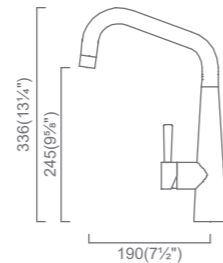

- High Quality SUS304 (18/10) Stainless Steel
- 100% Lead Free
- 360° Swivel Spout
- cUPC Certified Hose, Aerator and Ceramic Cartridge
- 1.5gpm @60psi
- PearlArc PVD Coloured Faucet