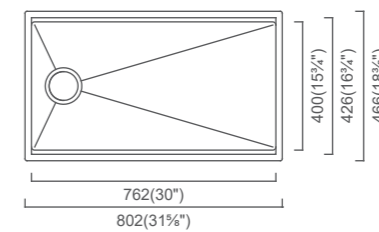

Outside: 31 $\frac{1}{8}$ " x 18 $\frac{3}{8}$ " x 10"
Bowl: 30" x 15 $\frac{3}{4}$ " x 10"

Installation

Specification

05

PEARLARC™

CAC584-EG
With KTC016-EGD

CAC457D3-RB
With KTC014-RBD

Included Colour-Matched Accessories