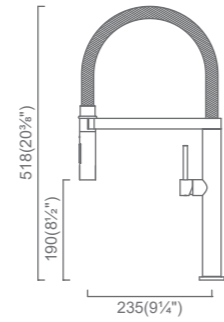

- High Quality SUS304 (18/10) Stainless Steel
- 100% Lead Free
- 360° Detachable, Dual Function (Stream & Spray) Head
- cUPC Certified Hose, Aerator and Ceramic Cartridge
- 1.5gpm @60psi
- PearlArc PVD Coloured Faucet