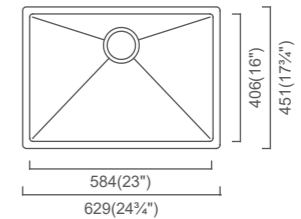

EUREKA GOLD COLLECTION

CAYMAN RIO BRONZE
CAC279-EG (MSRP \$1,100)
13" Bar/Prep

Outside: 12 3/4" x 17 3/4" x 8"
Bowl: 11" x 16" x 8"

Installation

Specification

CAYMAN EUREKA GOLD
CAC584-EG (MSRP \$1,485)
25" Single

Outside: 24 3/4" x 17 3/4" x 10"
Bowl: 23" x 16" x 10"

Installation

Specification

CAYMAN EUREKA GOLD
CAC762-EG (MSRP \$1,620)
32" Super Single

Outside: 31 3/4" x 17 3/4" x 10"
Bowl: 30" x 16" x 10"

Installation