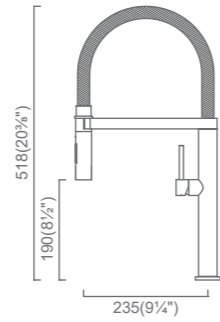

- High Quality SUS304 (18/10) Stainless Steel
- 100% Lead Free
- 360° Detachable, Dual Function (Stream & Spray) Head
- cUPC Certified Hose, Aerator and Ceramic Cartridge
- 1.5gpm @60psi
- PearlArc PVD Coloured Faucet