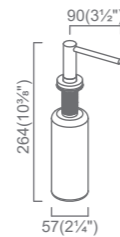

- High Quality SUS304 (18/10) Stainless Steel
- 100% Lead Free
- 360° Swivel Spout
- 350ml Plastic Container
- PearlArc PVD Coloured Soap Dispenser