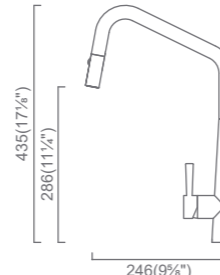

- High Quality SUS304 (18/10) Stainless Steel
- 100% Lead Free
- Pull-out, Dual Function Head (Stream & Spray)
- 360° Swivel Spout
- cUPC Certified Hose, Aerator and Ceramic Cartridge
- 1.5gpm @60psi
- 100% Pressure System Tested
- PearlArc PVD Coloured Faucet