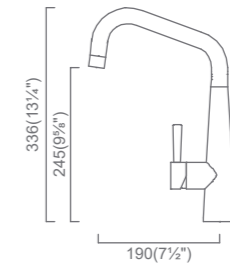

- High Quality SUS304 (18/10) Stainless Steel
- 100% Lead Free
- 360° Swivel Spout
- cUPC Certified Hose, Aerator and Ceramic Cartridge
- 1.5gpm @60psi
- PearlArc PVD Coloured Faucet

CAYMAN RIO BRONZE
CAC762-RB (MSRP $1,620)
32" Super Single

Outside: 31³/₄" x 17³/₄" x 10"
Bowl: 30" x 16" x 10"