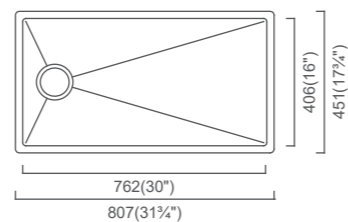

Installation

Specification

07

CAYMAN BLACK PEARL
CAC584-BK (MSRP \$1,485)
25" Single

Outside: 24³/₄" x 17³/₄" x 10"
Bowl: 23" x 16" x 10"

Installation

Specification

CAYMAN BLACK PEARL
CAC457D3-BK (MSRP \$2,265)
31" 60/40 Double

Outside: 30⁷/₈" x 17³/₄" x 10"
Bowl 1: 18" x 16" x 10"
Bowl 2: 11" x 16" x 8"

Installation

Specification

CAYMAN BLACK PEARL
CAC762-BK (MSRP \$1,620)
32" Super Single

Outside: 31³/₄" x 17³/₄" x 10"
Bowl: 30" x 16" x 10"

Installation

Specification

CAYMAN BLACK PEARL
CAC406D3-BK (MSRP \$2,360)
34" 50/50 Double

Outside: 33⁷/₈" x 17³/₄" x 10"
Bowl 1: 16" x 16" x 10"
Bowl 2: 16" x 16" x 10"

Installation

Specification

* For the Black Pearl Laundry Sink see page 58