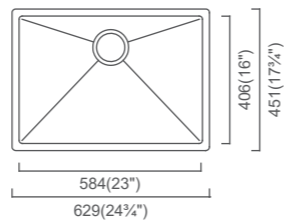

Outside: 12³/₄" x 17³/₄" x 8"
Bowl: 11" x 16" x 8"

Installation

Specification

BLACK PEARL COLLECTION

CAYMAN BLACK PEARL
CAC686T-BK (MSRP \$1,800)
29" Single

Outside: 28⁵/₈" x 20" x 10"
Bowl: 27" x 16" x 10"

Installation

Specification

07

CAYMAN BLACK PEARL
CAC584-BK (MSRP \$1,485)
25" Single

Outside: 24³/₄" x 17³/₄" x 10"
Bowl: 23" x 16" x 10"

Installation

Specification

CAYMAN BLACK PEARL
CAC457D3-BK (MSRP \$2,265)
31" 60/40 Double