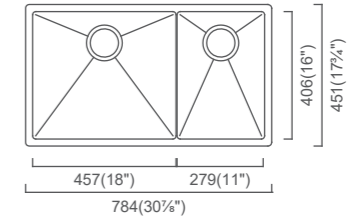

CAYMAN RIO BRONZE
CAC279-RB (MSRP \$1,100)
13" Bar/Prep

Outside: 12³/₄" x 17³/₄" x 8"
Bowl: 11" x 16" x 8"

Installation

Specification

RIO BRONZE COLLECTION

CAYMAN RIO BRONZE
CAC457D3-RB (MSRP \$2,265)
31" 60/40 Double

Outside: 30⁷/₈" x 17³/₄" x 10"
Bowl 1: 18" x 16" x 10"
Bowl 2: 11" x 16" x 8"

Installation

Specification

CAYMAN RIO BRONZE
CAC584-RB (MSRP \$1,485)
25" Single

Outside: 24³/₄" x 17³/₄" x 10"
Bowl: 23" x 16" x 10"