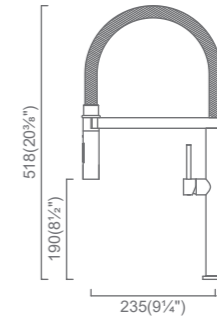

- High Quality SUS304 (18/10) Stainless Steel
- 100% Lead Free
- 360° Detachable, Dual Function (Stream & Spray) Head
- cUPC Certified Hose, Aerator and Ceramic Cartridge
- 1.5gpm @60psi
- PearlArc PVD Coloured Faucet