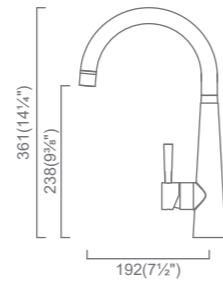

Outside: 24 3/4" x 17 3/4" x 10"
Bowl: 23" x 16" x 10"

Installation

Specification

CAYMAN EUREKA GOLD
CAC762-EG (MSRP \$1,620)
32" Super Single

Outside: 31 3/4" x 17 3/4" x 10"
Bowl: 30" x 16" x 10"

Installation

Specification

EUREKA GOLD COLLECTION

CAYMAN EUREKA GOLD
CAC457D3-EG (MSRP \$2,265)
31" 60/40 Double

Outside: 30⁷/₈" x 17³/₄" x 10"
Bowl 1: 18" x 16" x 10"
Bowl 2: 11" x 16" x 8"

Installation

Specification

BTC014-EG
Single Stream
Bar Faucet
(MSRP \$595)