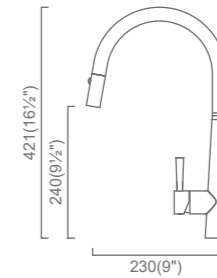

- High Quality SUS304 (18/10) Stainless Steel
- 100% Lead Free
- Pull-out, Dual Function Head (Stream & Spray)
- 360° Swivel Spout
- cUPC Certified Hose, Aerator and Ceramic Cartridge
- 1.5gpm @60psi
- 100% Pressure System Tested
- PearlArc PVD Coloured Faucet