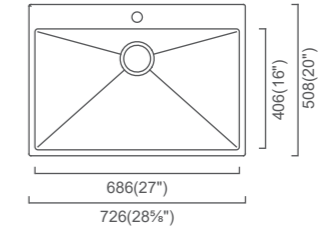

Specification

07

CAYMAN BLACK PEARL
CAC584-BK (MSRP $1,485)
25" Single

Outside: 24³/₄" x 17³/₄" x 10"
Bowl: 23" x 16" x 10"