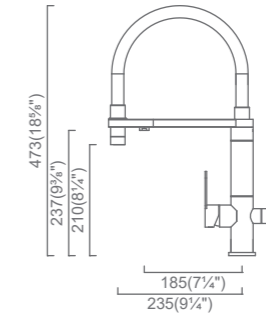

- High Quality SUS304 (18/10) Stainless Steel
- 100% Lead Free
- 360° Detachable Swivel Head
- Secondary Filtered Water Spout
- cUPC Certified Hose, Aerator and Ceramic Cartridge
- 1.5gpm @60psi
- PearlArc PVD Coloured Faucet