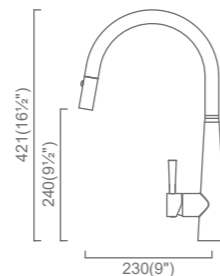

Installation

Specification

CAYMAN BLACK PEARL
CAC406D3-BK (MSRP \$2,360)
34" 50/50 Double

Outside: 33⁷/₈" x 17³/₄" x 10"
Bowl 1: 16" x 16" x 10"
Bowl 2: 16" x 16" x 10"

Installation

Specification

* For the Black Pearl Laundry Sink see page 58

BLACK PEARL COLLECTION

KTC032-BK
Dual Spout - Tap
and Filtered Water
(MSRP \$1,050)

- High Quality SUS304 (18/10) Stainless Steel
- 100% Lead Free
- 360° Detachable Swivel Head
- Secondary Filtered Water Spout
- cUPC Certified Hose, Aerator and Ceramic Cartridge
- 1.5gpm @60psi
- PearlArc PVD Coloured Faucet

KTC014-BKD
Dual Stream
Pull-Out
(MSRP \$725)

- High Quality SUS304 (18/10) Stainless Steel
- 100% Lead Free
- Pull-out, Dual Function Head (Stream & Spray)
- 360° Swivel Spout
- cUPC Certified Hose, Aerator and Ceramic Cartridge
- 1.5gpm @60psi
- 100% Pressure System Tested
- PearlArc PVD Coloured Faucet