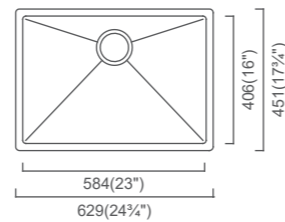

Specification