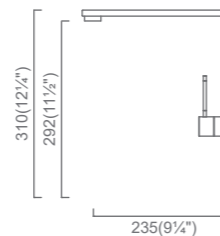

- High Quality SUS304 (18/10) Stainless Steel
- 100% Lead Free
- Innovative Ultra-thin Spout
- 360° Swivel Head
- cUPC Certified Hose, Aerator and Ceramic Cartridge
- 1.5gpm @60psi
- 100% Pressure System Tested
- PearlArc PVD Coloured Faucet