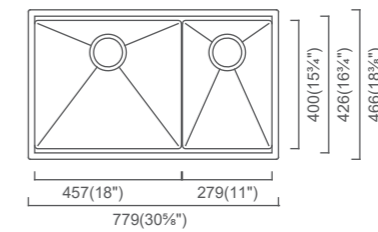

Optional Accessories