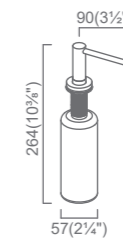

CAYMAN RIO BRONZE
CAC762-RB (MSRP \$1,620)
32" Super Single

Outside: 31³/₄" x 17³/₄" x 10"
Bowl: 30" x 16" x 10"

Installation

Specification

SDC07P-RB
Soap Dispenser
(MSRP \$130)

- High Quality SUS304 (18/10) Stainless Steel
- 100% Lead Free
- 360° Swivel Spout
- 350ml Plastic Container
- PearlArc PVD Coloured Soap Dispenser