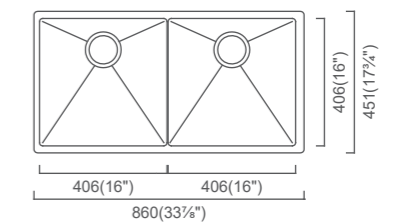

Outside: 30⁷/₈" x 17³/₄" x 10"
Bowl 1: 18" x 16" x 10"
Bowl 2: 11" x 16" x 8"

Installation

Specification

CAYMAN BLACK PEARL
CAC762-BK (MSRP \$1,620)
32" Super Single

Outside: 31³/₄" x 17³/₄" x 10"
Bowl: 30" x 16" x 10"

Installation

Specification

CAYMAN BLACK PEARL
CAC406D3-BK (MSRP \$2,360)
34" 50/50 Double

Outside: 33⁷/₈" x 17³/₄" x 10"
Bowl 1: 16" x 16" x 10"
Bowl 2: 16" x 16" x 10"

Installation

Specification

* For the Black Pearl Laundry Sink see page 58