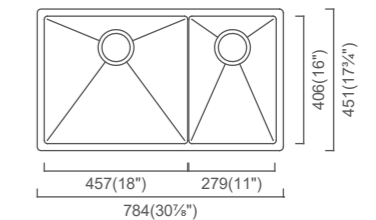

Outside: 31 $\frac{1}{8}$ " x 18 $\frac{3}{8}$ " x 10"
Bowl: 30" x 15 $\frac{3}{4}$ " x 10"

Installation

Specification

05

PEARLARC™

CAC584-EG
With KTC016-EGD

CAC457D3-RB
With KTC014-RBD

Included Colour-Matched Accessories

Outside: 12³/₄" x 17³/₄" x 8"
Bowl: 11" x 16" x 8"

Installation

Specification

BLACK PEARL COLLECTION

CAYMAN BLACK PEARL
CAC686T-BK (MSRP \$1,800)
29" Single

Outside: 28⁵/₈" x 20" x 10"
Bowl: 27" x 16" x 10"

Installation

Specification

07

CAYMAN BLACK PEARL
CAC584-BK (MSRP \$1,485)
25" Single

Outside: 24³/₄" x 17³/₄" x 10"
Bowl: 23" x 16" x 10"

Installation

Specification

CAYMAN BLACK PEARL
CAC457D3-BK (MSRP \$2,265)
31" 60/40 Double

Outside: 30⁷/₈" x 17³/₄" x 10"
Bowl 1: 18" x 16" x 10"
Bowl 2: 11" x 16" x 8"

Installation

Specification

CAYMAN BLACK PEARL
CAC762-BK (MSRP \$1,620)
32" Super Single

Outside: 31³/₄" x 17³/₄" x 10"
Bowl: 30" x 16" x 10"