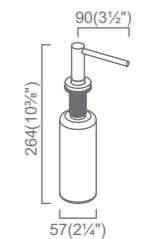

- High Quality SUS304 (18/10) Stainless Steel
- 100% Lead Free
- 360° Swivel Spout
- 350ml Plastic Container
- PearlArc PVD Coloured Soap Dispenser