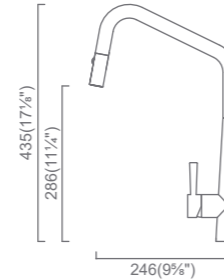

- High Quality SUS304 (18/10) Stainless Steel
- 100% Lead Free
- Pull-out, Dual Function Head (Stream & Spray)
- 360° Swivel Spout
- cUPC Certified Hose, Aerator and Ceramic Cartridge
- 1.5gpm @60psi
- 100% Pressure System Tested
- PearlArc PVD Coloured Faucet