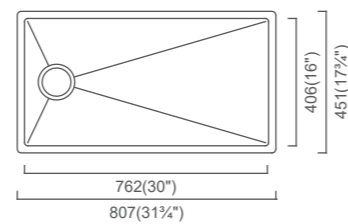

Specification

- High Quality SUS304 (18/10) Stainless Steel
- 100% Lead Free
- 360° Swivel Spout
- 350ml Plastic Container
- PearlArc PVD Coloured Soap Dispenser