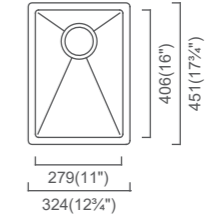

Outside: 31 $\frac{1}{8}$ " x 18 $\frac{3}{8}$ " x 10"
Bowl: 30" x 15 $\frac{3}{4}$ " x 10"

Installation

Specification

05

PEARLARC™

CAC584-EG
With KTC016-EGD

CAC457D3-RB
With KTC014-RBD

Included Colour-Matched Accessories

Outside: 30⁷/₈" x 17³/₄" x 10"
Bowl 1: 18" x 16" x 10"
Bowl 2: 11" x 16" x 8"

Installation

Specification

CAYMAN RIO BRONZE
CAC584-RB (MSRP \$1,485)
25" Single

Outside: 24³/₄" x 17³/₄" x 10"
Bowl: 23" x 16" x 10"

EUREKA GOLD COLLECTION

CAYMAN RIO BRONZE
CAC279-EG (MSRP \$1,100)
13" Bar/Prep

Outside: 12 3/4" x 17 3/4" x 8"
Bowl: 11" x 16" x 8"

Installation

Specification

CAYMAN EUREKA GOLD
CAC584-EG (MSRP \$1,485)
25" Single

Outside: 24 3/4" x 17 3/4" x 10"
Bowl: 23" x 16" x 10"

Installation

Specification

CAYMAN EUREKA GOLD
CAC762-EG (MSRP \$1,620)
32" Super Single

Outside: 31 3/4" x 17 3/4" x 10"
Bowl: 30" x 16" x 10"

Installation