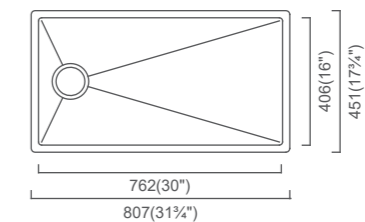

EUREKA GOLD COLLECTION

CAYMAN RIO BRONZE
CAC279-EG (MSRP \$1,100)
13" Bar/Prep

Outside: 12 3/4" x 17 3/4" x 8"
Bowl: 11" x 16" x 8"

Installation

Specification

CAYMAN EUREKA GOLD
CAC584-EG (MSRP \$1,485)
25" Single

Outside: 24 3/4" x 17 3/4" x 10"
Bowl: 23" x 16" x 10"

Installation

Specification

CAYMAN EUREKA GOLD
CAC762-EG (MSRP \$1,620)
32" Super Single

Outside: 31 3/4" x 17 3/4" x 10"
Bowl: 30" x 16" x 10"

Installation

Specification

EUREKA GOLD COLLECTION

CAYMAN EUREKA GOLD
CAC457D3-EG (MSRP \$2,265)
31" 60/40 Double

Outside: 30⁷/₈" x 17³/₄" x 10"
Bowl 1: 18" x 16" x 10"
Bowl 2: 11" x 16" x 8"

Installation

Specification

BTC014-EG
Single Stream
Bar Faucet
(MSRP \$595)