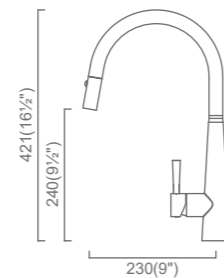

CAYMAN RIO BRONZE
CAC762-RB (MSRP \$1,620)
32" Super Single

Outside: 31³/₄" x 17³/₄" x 10"
Bowl: 30" x 16" x 10"

Installation

Specification

SDC07P-RB
Soap Dispenser
(MSRP \$130)

- High Quality SUS304 (18/10) Stainless Steel
- 100% Lead Free
- 360° Swivel Spout
- 350ml Plastic Container
- PearlArc PVD Coloured Soap Dispenser

RIO BRONZE COLLECTION

KTC019-RBD
Magnetic Holder
Dual Stream
(MSRP \$795)

- High Quality SUS304 (18/10) Stainless Steel
- 100% Lead Free
- 360° Detachable, Dual Function (Stream & Spray) Head
- cUPC Certified Hose, Aerator and Ceramic Cartridge
- 1.5gpm @60psi
- PearlArc PVD Coloured Faucet

KTC014-RBD
Dual Stream
Pull-Out
(MSRP \$725)

- High Quality SUS304 (18/10) Stainless Steel
- 100% Lead Free
- Pull-out, Dual Function Head (Stream & Spray)
- 360° Swivel Spout
- cUPC Certified Hose, Aerator and Ceramic Cartridge
- 1.5gpm @60psi
- 100% Pressure System Tested
- PearlArc PVD Coloured Faucet