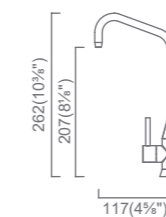

- High Quality SUS304 (18/10) Stainless Steel
- 100% Lead Free
- 360° Swivel Spout
- Filtered Water Delivery (Cold Only)
- 1.5gpm @60psi
- 100% Pressure System Tested
- PearlArc PVD Coloured Faucet