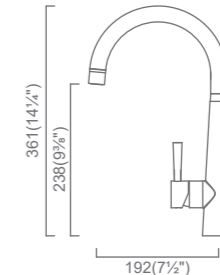

- High Quality SUS304 (18/10) Stainless Steel
- 100% Lead Free
- 360° Swivel Spout
- cUPC Certified Hose, Aerator and Ceramic Cartridge
- 1.5gpm @60psi
- PearlArc PVD Coloured Faucet