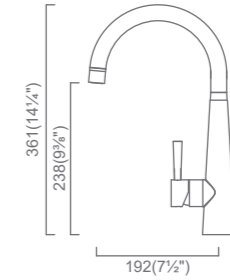

CAYMAN RIO BRONZE
CAC279-RB (MSRP \$1,100)
13" Bar/Prep

Outside: 12³/₄" x 17³/₄" x 8"
Bowl: 11" x 16" x 8"

Installation

Specification

RIO BRONZE COLLECTION

CAYMAN RIO BRONZE
CAC457D3-RB (MSRP \$2,265)
31" 60/40 Double

Outside: 30⁷/₈" x 17³/₄" x 10"
Bowl 1: 18" x 16" x 10"
Bowl 2: 11" x 16" x 8"

Installation

Specification

CAYMAN RIO BRONZE
CAC584-RB (MSRP \$1,485)
25" Single

Outside: 24³/₄" x 17³/₄" x 10"
Bowl: 23" x 16" x 10"

Installation

Specification

BTC014-RB
Single Stream
Bar Faucet
(MSRP \$595)

- High Quality SUS304 (18/10) Stainless Steel
- 100% Lead Free
- 360° Swivel Spout
- cUPC Certified Hose, Aerator and Ceramic Cartridge
- 1.5gpm @60psi
- PearlArc PVD Coloured Faucet