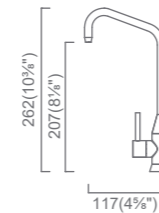

RIO BRONZE COLLECTION

- High Quality SUS304 (18/10) Stainless Steel
- 100% Lead Free
- 360° Detachable, Dual Function (Stream & Spray) Head
- cUPC Certified Hose, Aerator and Ceramic Cartridge
- 1.5gpm @60psi
- PearlArc PVD Coloured Faucet

- High Quality SUS304 (18/10) Stainless Steel
- 100% Lead Free
- Pull-out, Dual Function Head (Stream & Spray)
- 360° Swivel Spout
- cUPC Certified Hose, Aerator and Ceramic Cartridge
- 1.5gpm @60psi
- 100% Pressure System Tested
- PearlArc PVD Coloured Faucet

- High Quality SUS304 (18/10) Stainless Steel
- 100% Lead Free
- Pull-out, Dual Function Head (Stream & Spray)
- 360° Swivel Spout
- cUPC Certified Hose, Aerator and Ceramic Cartridge
- 1.5gpm @60psi
- 100% Pressure System Tested
- PearlArc PVD Coloured Faucet

- High Quality SUS304 (18/10) Stainless Steel
- 100% Lead Free
- 360° Swivel Spout
- Filtered Water Delivery (Cold Only)
- 1.5gpm @60psi
- 100% Pressure System Tested
- PearlArc PVD Coloured Faucet

EUREKA GOLD COLLECTION

CAYMAN RIO BRONZE
CAC279-EG (MSRP $1,100)
13" Bar/Prep

Outside: 12 3/4" x 17 3/4" x 8"
Bowl: 11" x 16" x 8"

Installation

Specification

CAYMAN EUREKA GOLD
CAC584-EG (MSRP $1,485)
25" Single

Outside: 24 3/4" x 17 3/4" x 10"
Bowl: 23" x 16" x 10"

Installation

Specification

CAYMAN EUREKA GOLD
CAC762-EG (MSRP $1,620)
32" Super Single

Outside: 31 3/4" x 17 3/4" x 10"
Bowl: 30" x 16" x 10"

Installation

Specification