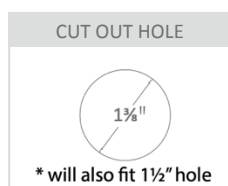

Zomodo Product Certification: All Zomodo pressed sinks and waste kits sold in Canada are CSA approved. All Zomodo sinks are tested and exceed the requirements of CSA standard ASME A112.19.3-2008/CSA B45.4-08 - Stainless steel plumbing fixtures. Our Waste kits are tested and exceed the requirements of cUPC Standard. Our faucets are tested and exceed both cUPC and CSA standards.