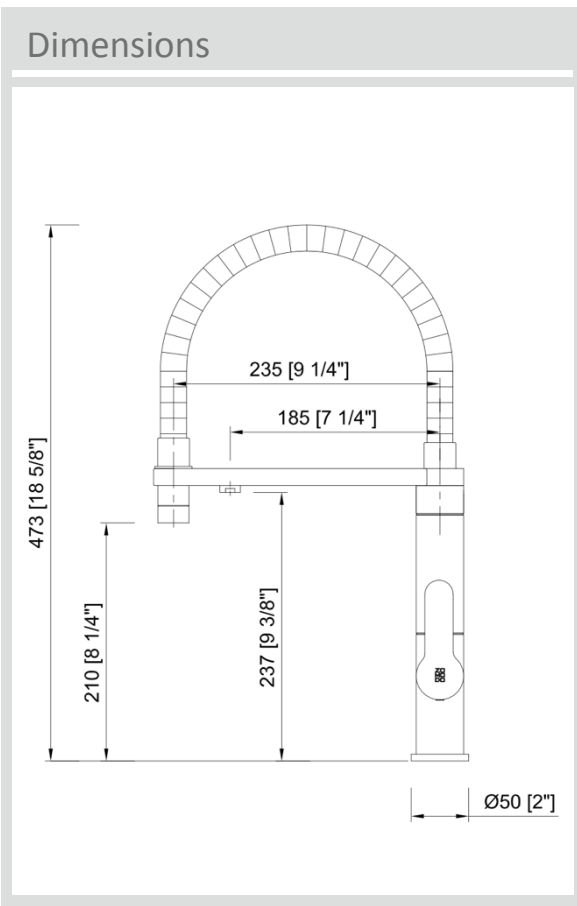

Crystal 32 Pull-Out w/ Filtered Water

Finish Options

Brushed SS/Matte Black (BR)	Black Pearl (BK)

Specifications

Material	SUS 304 Stainless Steel
Cartridge	Ceramic Cartridge by Sedal
Aerator	1.8gpm @60psi
Certification	cUPC Certified hose, aerator & cartridge
Function	Pull-Out, Dual Function Tap & Filtered Water

Installation

Fixings	Screw+Nut+Strengthening Plate

Packaging

Carton Type	Cardboard protection & Carton
Gross Weight	14.3Lbs
Carton Size	24 3/8" x 14 3/8" x 3"
Package	1