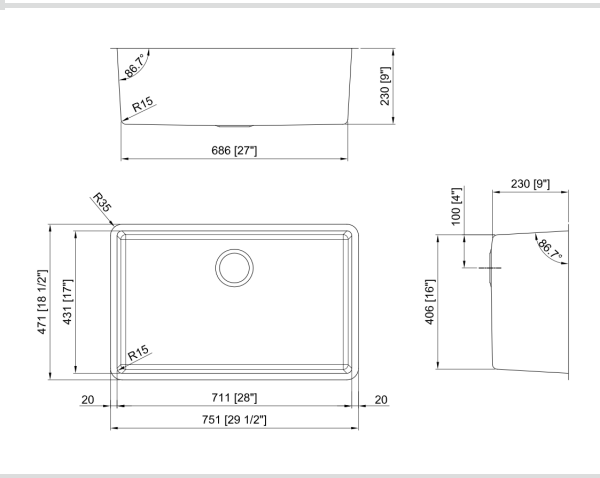

Dimensions

Specifications

Description	Super Single bowl, Sink
Overall Sink Size	29.5" x 18.5" x 9" deep
Bowl Dimensions	28" x 17" x 9" deep
Installation	Undermount
Thickness	18 ga
Material	Stainless steel SUS304

Installation

Fixings	Undermount clips supplied
Template	zomodo.ca/product/luc140u
Min Cabinet Size	33"
Waste Holes	1 x 3 1/2" round Compatible with waste disposal
Sealing Strip	N/A

Plumbing

Waste Fittings	1 x (3 1/2" x 1 1/2") basket waste included

Packaging

Carton Type	5-Pack or Single Box Option
Gross Weight	5-Pack - 35 lbs Single Box - 7 lbs
Carton Size	5-Pack 33 3/4" x 20 3/4" x 17 3/4"

SURFACE FINISH Satin	WASTE KIT	MATERIAL Stainless Steel

INSTALLATION OPTIONS Undermount	PROFILE Corner

Zomodo Product Certification: All Zomodo pressed sinks and waste kits sold in Canada are CSA approved. All Zomodo sinks are tested and exceed the requirements of CSA standard ASME A1.12.19.3-2008/CSA B45.4-08 - Stainless steel plumbing fixtures. Our Waste kits are tested and exceed the requirements of cUPC Standard. Our faucets are tested and exceed both cUPC and CSA standards.