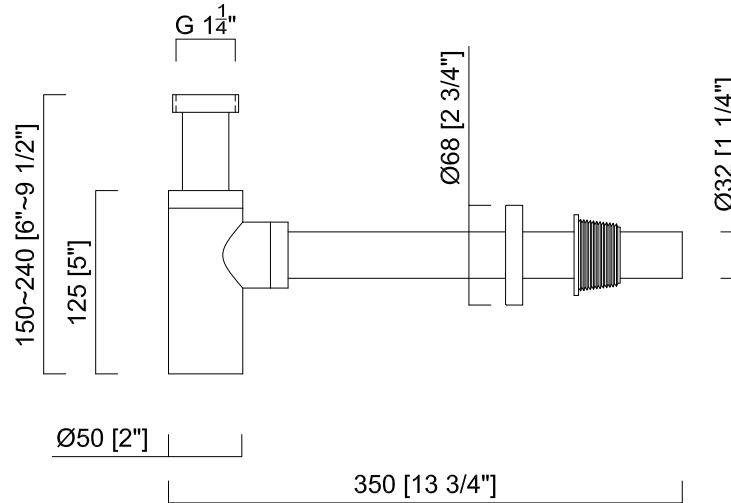

A ↑

Detail A
5:1

**ZOO
MOO
DOO**

Product code | WCC13

Material | SUS304

Finish | Brush

Date | 19 Feb 2024