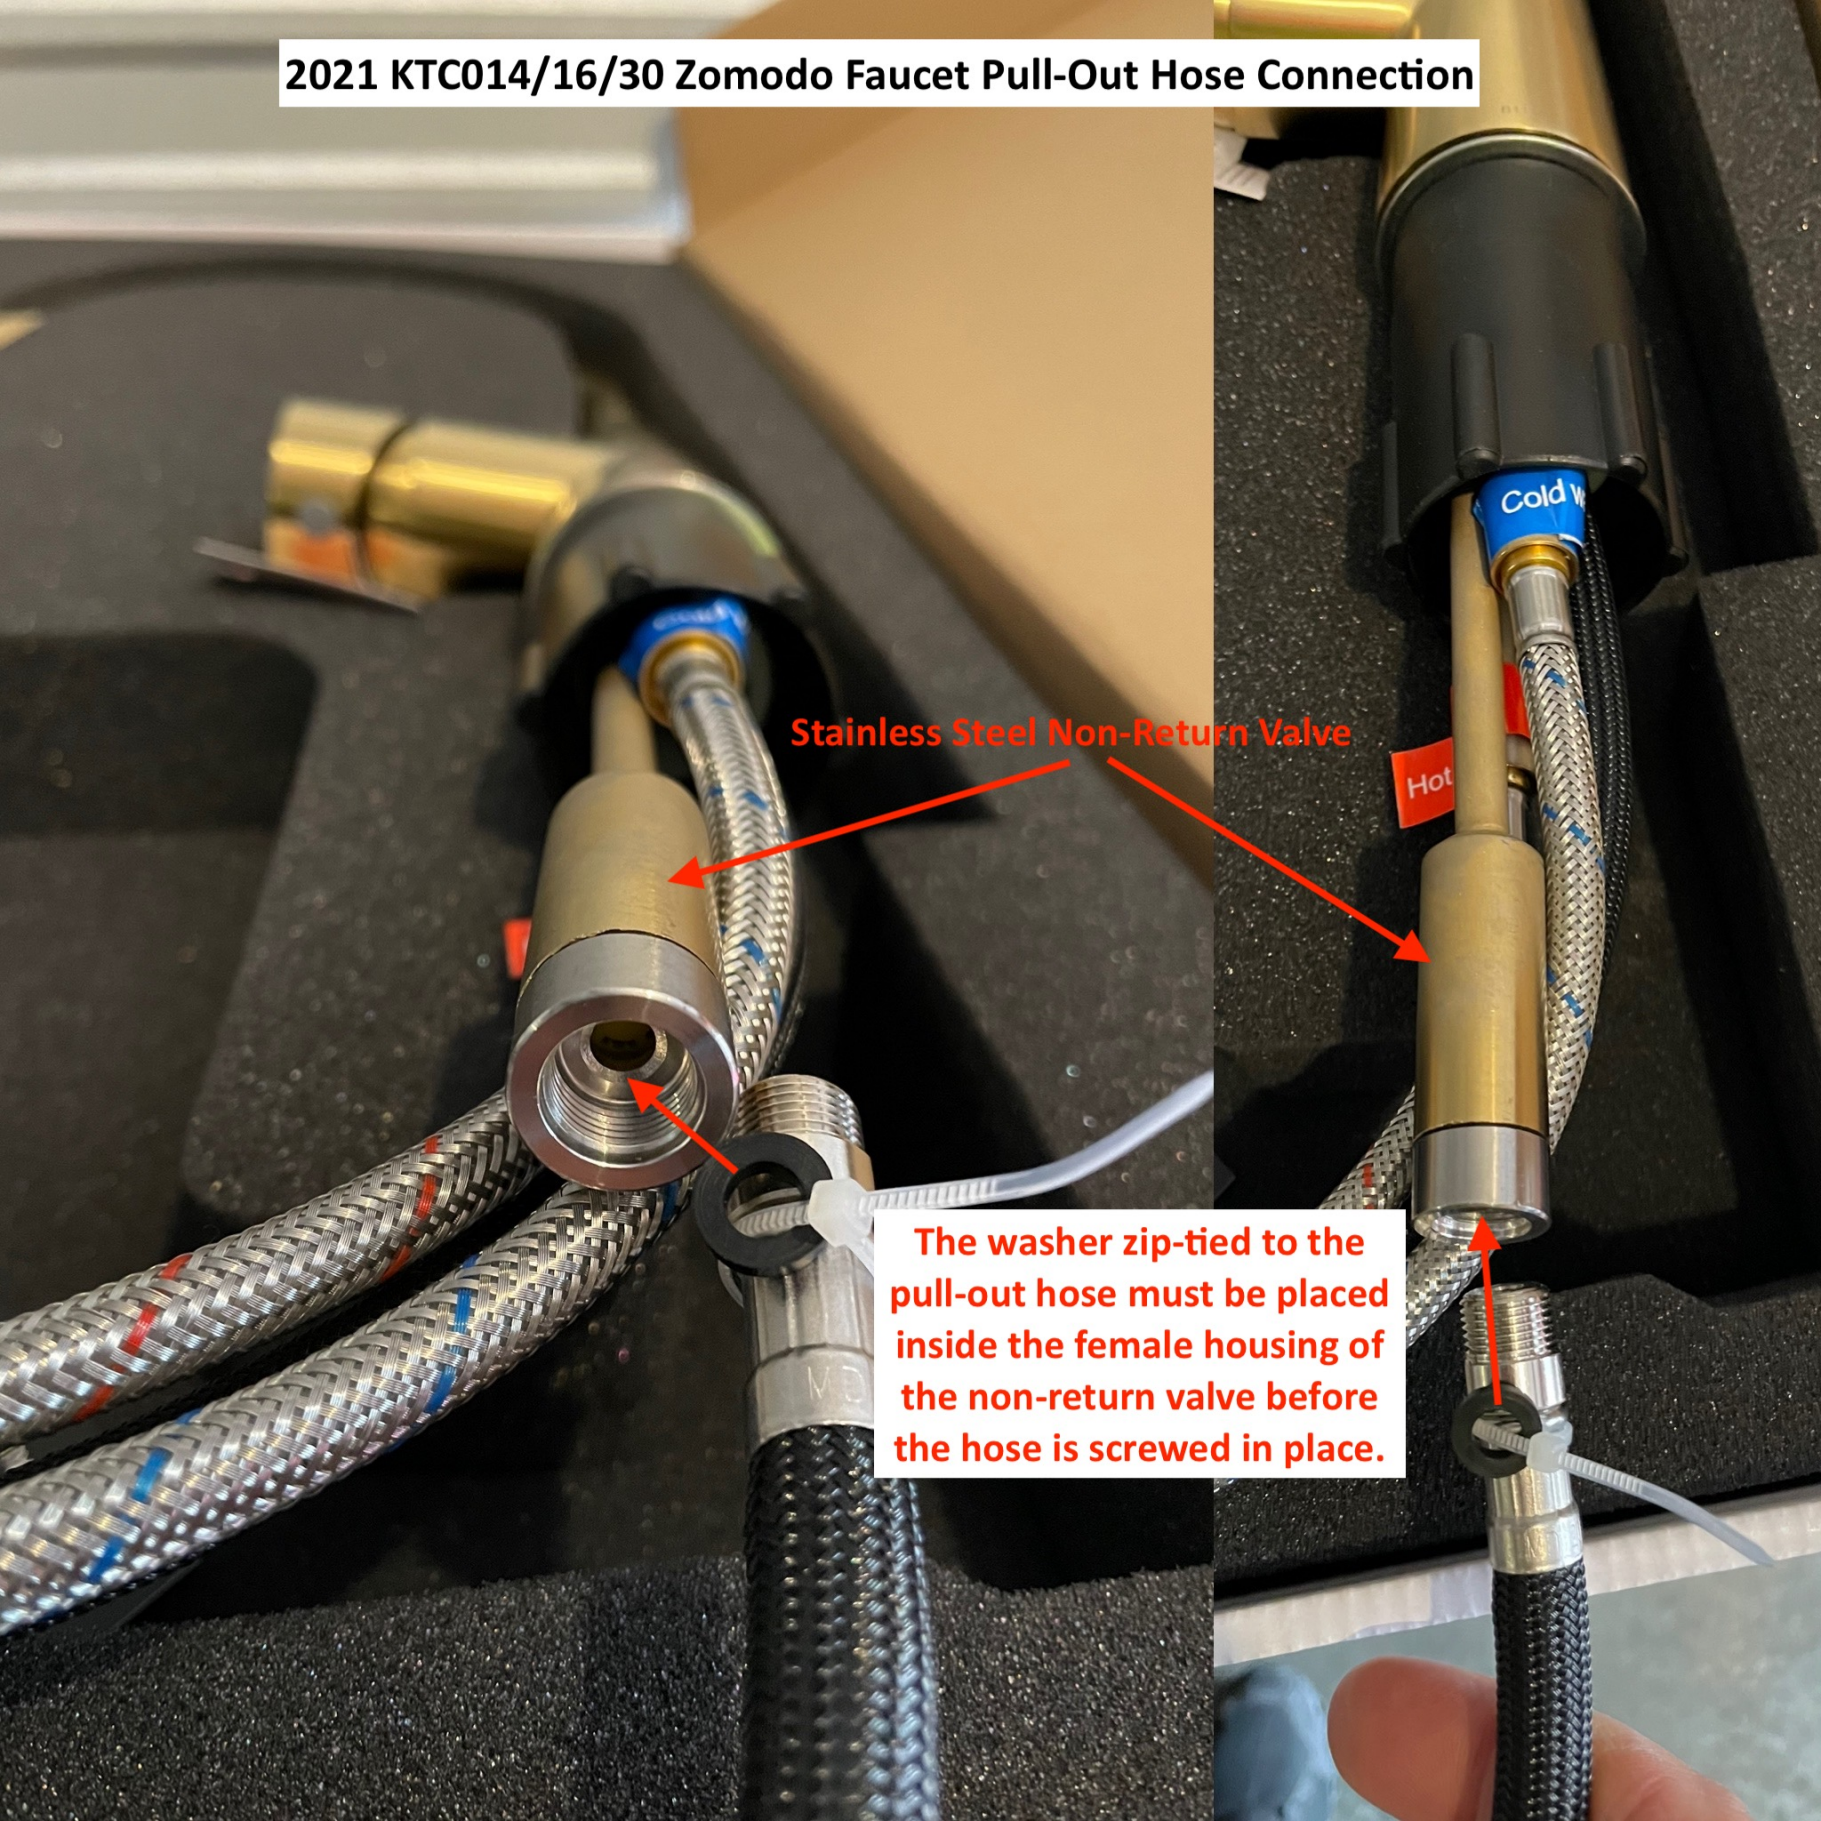

**2021 KTC014/16/30 Zomodo Faucet Pull-Out Hose Connection**

**Stainless Steel Non-Return Valve**

**The washer zip-tied to the pull-out hose must be placed inside the female housing of the non-return valve before the hose is screwed in place.**