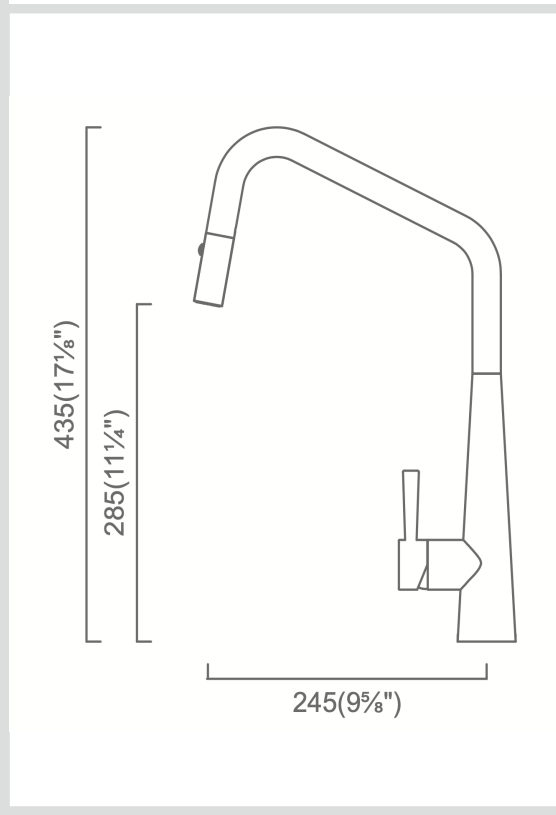

Dimensions

Finish Options

Black Pearl (BKD)	Rio Bronze (RBD)
Eureka Gold (EGD)	Brushed SS (BRD)

Specifications

Material	SUS 304 Stainless Steel
Cartridge	Ceramic Cartridge by Sedal
Aerator	1.8gpm @60psi
Certification	cUPC Certified Hose, Aererator & Cartridge
Function	Pull-Out, Dual Function Stream & Spray

Installation

Fixings	Screw+Nut+Strengthening Plate

Packaging

Carton Type	Cardboard Protection & Carton
Gross Weight	14.3Lbs
Carton Size	23 3/8" x 10 3/8" x 2 1/2"
Package	1

CERTIFICATION

CUT OUT HOLE

Zomodo Product Certification: All Zomodo pressed sinks and waste kits sold in Canada are CSA approved. All Zomodo sinks are tested and exceed the requirements of CSA standard ASME A112.19.3-2008/CSA B45.4-08 - Stainless steel plumbing fixtures. Our Waste kits are tested and exceed the requirements of cUPC Standard. Our faucets are tested and exceed both cUPC and CSA standards.