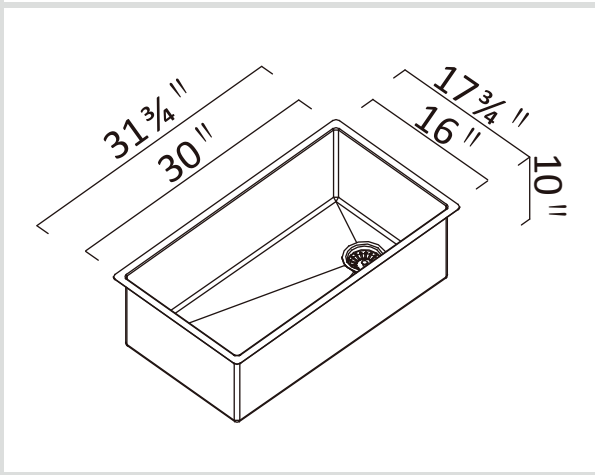

Dimensions

Specifications

Description	Pearl Arc Super Single Bowl Sink
Overall Sink Size	31$\frac{3}{4}$ " x 17$\frac{3}{4}$ " x 10 " deep
Bowl Dimensions	30 " x 16 " x 10 " deep
Installation	Undermount
Material	16 ga SUS304 Stainless Steel
Colour/Finish	Black (BK), Gold (EG), Bronze (RB)

Installation

Fixings	Undermount clips supplied
Template	zomodo.ca/product/cac762-bk
Min Cabinet Size	33/36 "
Waste Holes	1 x 3$\frac{1}{2}$ " round Compatible with waste disposal
Sealing Strip	N/A

Plumbing

Waste Fittings	1 x (3$\frac{1}{2}$ " x 1$\frac{1}{2}$") basket waste included

Packaging

Carton Type	Single Carton
Gross Weight	22 lbs
Carton Size	34 $\frac{5}{8}$ " x 12 $\frac{5}{8}$ " x 20$\frac{1}{4}$ "

SURFACE FINISH

WASTE KIT

MATERIAL

INSTALLATION OPTIONS

PROFILE

Zomodo Product Certification: All Zomodo pressed sinks and waste kits sold in Canada are CSA approved. All Zomodo sinks are tested and exceed the requirements of CSA standard ASME A112.19.3-2008/CSA B45.4-08 - Stainless steel plumbing fixtures. Our Waste kits are tested and exceed the requirements of cUPC Standard. Our faucets are tested and exceed both cUPC and CSA standards.