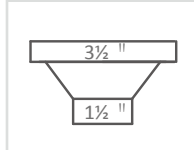

Cayman 32" Super Single

Model Code: CAC762-BK/EG/RB

Included Accessories

Optional Accessories

Dimensions

Specifications

Description	Pearl Arc Super Single Bowl Sink
Overall Sink Size	31$\frac{3}{4}$ " x 17$\frac{3}{4}$ " x 10 " deep
Bowl Dimensions	30 " x 16 " x 10 " deep
Installation	Undermount
Material	16 ga SUS304 Stainless Steel
Colour/Finish	Black (BK), Gold (EG), Bronze (RB)

Installation

Fixings	Undermount clips supplied
Template	zomodo.ca/product/cac762-bk
Min Cabinet Size	33/36 "
Waste Holes	1 x 3$\frac{1}{2}$ " round Compatible with waste disposal
Sealing Strip	N/A

Plumbing

Waste Fittings	1 x (3$\frac{1}{2}$ " x 1$\frac{1}{2}$") basket waste included

Packaging

Carton Type	Single Carton
Gross Weight	22 lbs
Carton Size	34 $\frac{5}{8}$ " x 12 $\frac{5}{8}$ " x 20$\frac{1}{4}$ "

SURFACE FINISH

WASTE KIT

MATERIAL

INSTALLATION OPTIONS

PROFILE

Zomodo Product Certification: All Zomodo pressed sinks and waste kits sold in Canada are CSA approved. All Zomodo sinks are tested and exceed the requirements of CSA standard ASME A112.19.3-2008/CSA B45.4-08 - Stainless steel plumbing fixtures. Our Waste kits are tested and exceed the requirements of cUPC Standard. Our faucets are tested and exceed both cUPC and CSA standards.