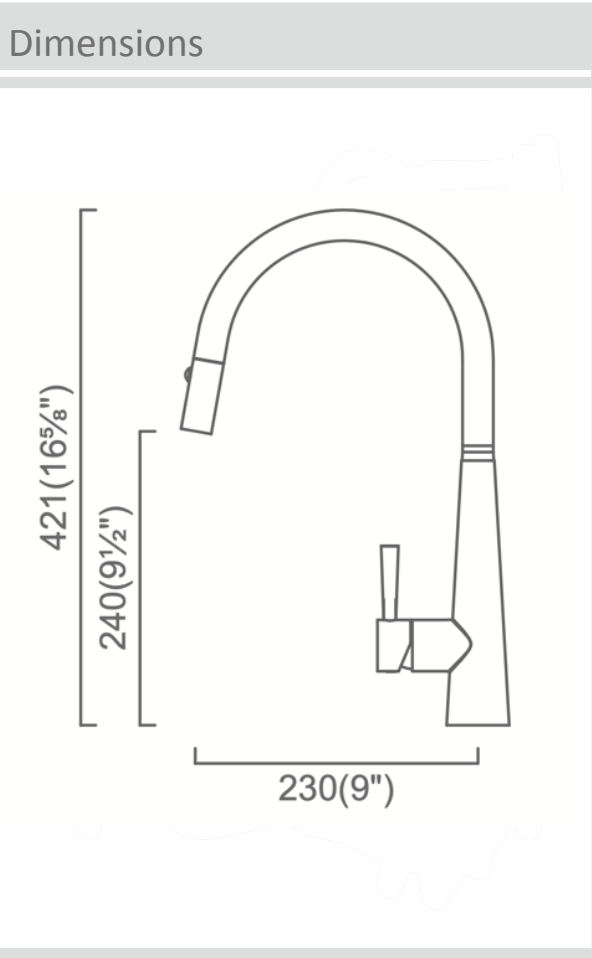

Cignus 14 Dual Function Pull-Out

Finish Options

 Matte Black (FBD)	

Specifications

Material	SUS 304 Stainless Steel
Cartridge	Ceramic Cartridge by Sedal
Aerator	1.8gpm @60psi
Certification	cUPC Certified hose, aerator & cartridge
Function	Pull-Out, Dual Function Stream & Spray

Installation

Fixings	Screw+Nut+Strengthening Plate

Packaging

Carton Type	Cardboard protection & Carton
Gross Weight	6 Lbs
Carton Size	28" x 13" x 3"
Package	1

CERTIFICATION

C®

CUT OUT HOLE

1³/₈"
* will also fit 1¹/₂" hole

Zomodo Product Certification: All Zomodo pressed sinks and waste kits sold in Canada are CSA approved. All Zomodo sinks are tested and exceed the requirements of CSA standard ASME A112.19.3-2008/CSA B45.4-08 - Stainless steel plumbing fixtures. Our Waste kits are tested and exceed the requirements of cUPC Standard. Our faucets are tested and exceed both cUPC and CSA standards.