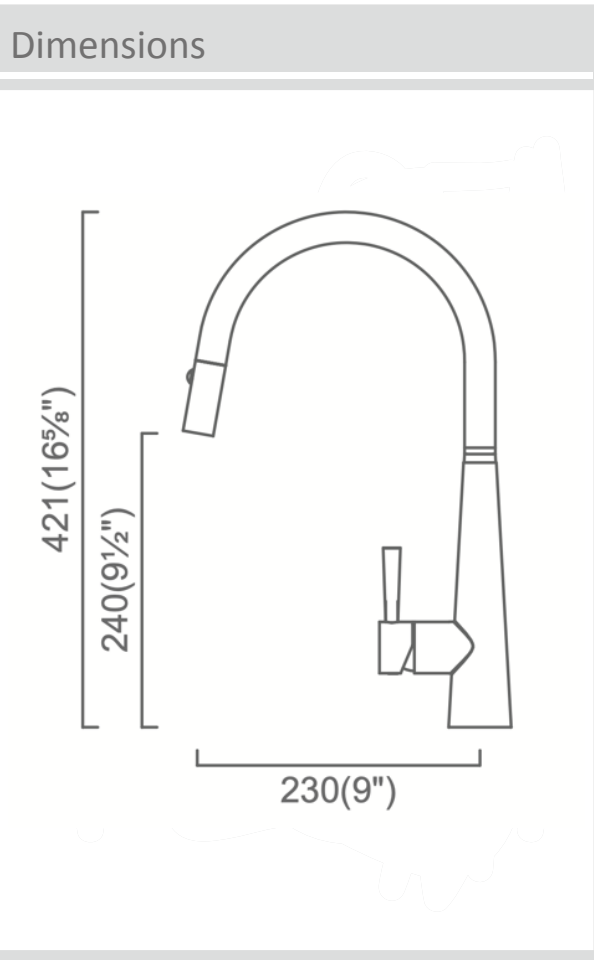

Cignus 14 Dual Function Pull-Out

Model Code: KTC014-BKD/RBD/EGD/BRD