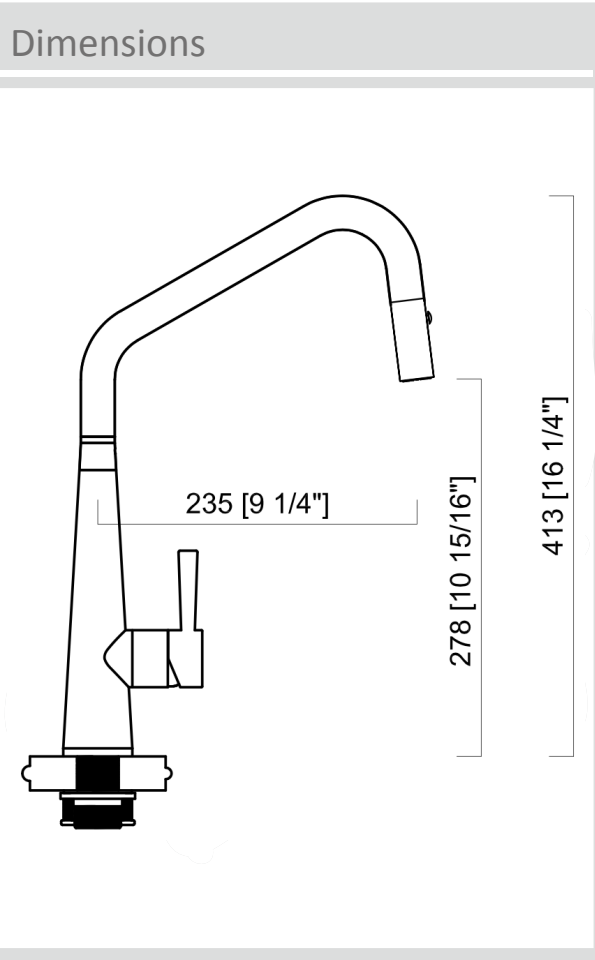

Orizuro 16 Dual Function Pull-Out Model Code: KTC016-BKD/RBD/EGD/PLD