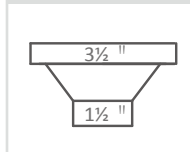

Zeffiro U 24" Laundry Single

Model Code: ZLC130U

Included Accessories

UMD	WK-06-40 CUPC	CARE KIT

Optional Accessories

Dimensions

Specifications

Description	Large Laundry Single Bowl
Overall Sink Size	24" x 19" x 12" deep
Bowl Dimensions	22" x 17" x 12" deep
Installation	Undermount
Thickness	16 ga
Material	Stainless steel SUS304

Installation

Fixings	Undermount clips supplied
Template	zomodo.ca/product/zlc130U
Min Cabinet Size	27"
Waste Holes	1 x 3½" round Compatible with waste disposal
Sealing Strip	N/A

Plumbing

Waste Fittings	1 x (3½" x 1½") basket waste included

Packaging

Carton Type	Single Carton
Gross Weight	22 lbs
Carton Size	26" x 21" x 16"

SURFACE FINISH

WASTE KIT

MATERIAL

INSTALLATION OPTIONS

PROFILE

Zomodo Product Certification: All Zomodo pressed sinks and waste kits sold in Canada are CSA approved. All Zomodo sinks are tested and exceed the requirements of CSA standard ASME A112.19.3-2008/CSA B45.4-08 - Stainless steel plumbing fixtures. Our Waste kits are tested and exceed the requirements of cUPC Standard. Our faucets are tested and exceed both cUPC and CSA standards.