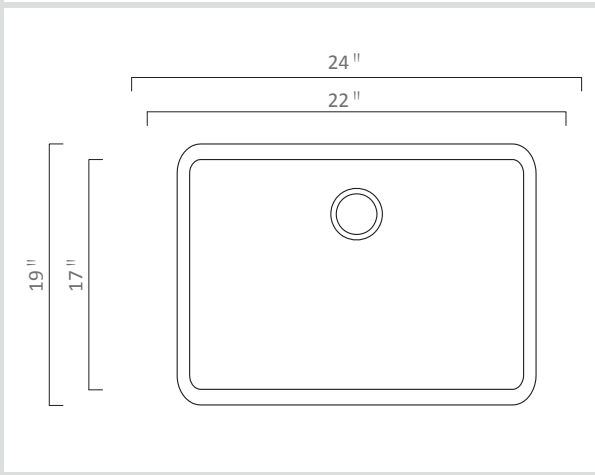

Dimensions

Specifications

Description	Large Laundry Single Bowl
Overall Sink Size	24" x 19" x 12" deep
Bowl Dimensions	22" x 17" x 12" deep
Installation	Undermount
Thickness	16 ga
Material	Stainless steel SUS304

Installation

Fixings	Undermount clips supplied
Template	zomodo.ca/product/zlc130U
Min Cabinet Size	27"
Waste Holes	1 x 3½" round Compatible with waste disposal
Sealing Strip	N/A

Plumbing

Waste Fittings	1 x (3½" x 1½") basket waste included

Packaging

Carton Type	Single Carton
Gross Weight	22 lbs
Carton Size	26" x 21" x 16"

SURFACE FINISH

WASTE KIT

MATERIAL

INSTALLATION OPTIONS

PROFILE

Zomodo Product Certification: All Zomodo pressed sinks and waste kits sold in Canada are CSA approved. All Zomodo sinks are tested and exceed the requirements of CSA standard ASME A112.19.3-2008/CSA B45.4-08 - Stainless steel plumbing fixtures. Our Waste kits are tested and exceed the requirements of cUPC Standard. Our faucets are tested and exceed both cUPC and CSA standards.