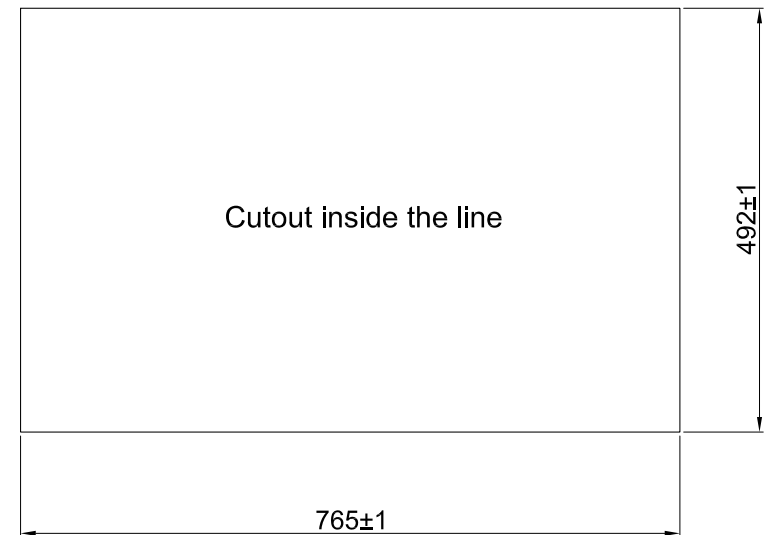

MOC457DT - 2020 Version with NO Tap Rail

422 [16 5/8]

767 [30 3/16]

**ZO
MO
DO**

Product code | MOC457DT-TEM

Material |

Finish |

Date | 18 Feb 2020

MOC457DT - 2018 Version with Tap Rail

*Tap rail can be identified by locating a thin steel rail around the outer edge of the sink

Product code	TEM-MOC457DT
Material	
Finish	
Date	19 Dec 2017