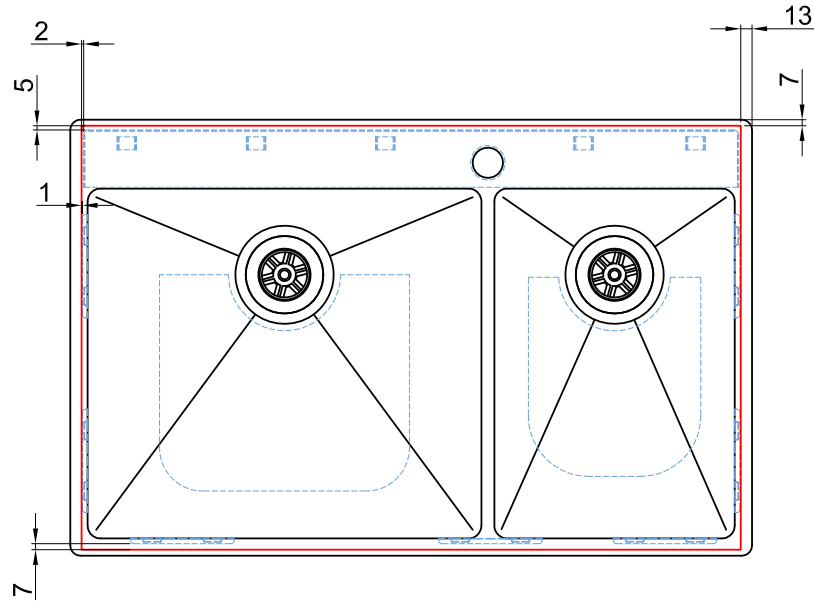

MOC457DT - 2020 Version with NO Tap Rail

422 [16 5/8]

767 [30 3/16]

**ZO
MO
DO**

Product code | MOC457DT-TEM

Material |

Finish |

Date | 18 Feb 2020

MOC457DT - 2018 Version with Tap Rail

*Tap rail can be identified by locating a thin steel rail around the outer edge of the sink

Product code	TEM-MOC457DT
Material	
Finish	
Date	19 Dec 2017