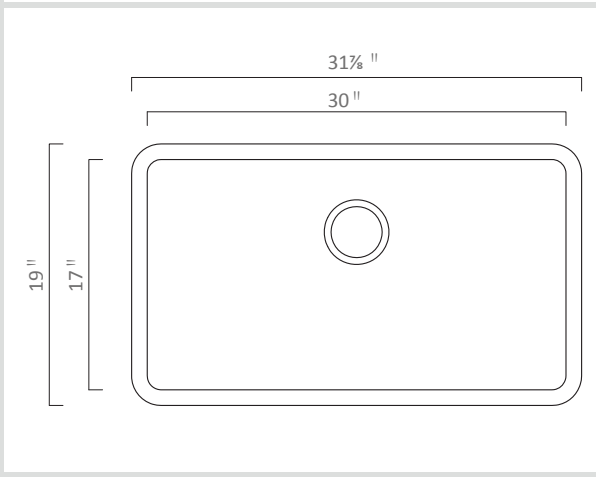

Dimensions

Specifications

Description	Large Laundry Single Bowl
Overall Sink Size	31 7/8 " x 19 " x 12 " deep
Bowl Dimensions	30 " x 17 " x 12 " deep
Installation	Undermount
Thickness	16 ga
Material	Stainless steel SUS304

Installation

Fixings	Undermount clips supplied
Template	zomodo.ca/product/zlc140U
Min Cabinet Size	36 "
Waste Holes	1 x 3 1/2 " round Compatible with waste disposal
Sealing Strip	N/A

Plumbing

Waste Fittings	1 x (3 1/2 " x 1 1/2 ") basket waste included

Packaging

Carton Type	Single Carton
Gross Weight	26 lbs
Carton Size	34 " x 22 1/2 " x 18 "

SURFACE FINISH

WASTE KIT

MATERIAL

INSTALLATION OPTIONS

PROFILE

Zomodo Product Certification: All Zomodo pressed sinks and waste kits sold in Canada are CSA approved. All Zomodo sinks are tested and exceed the requirements of CSA standard ASME A112.19.3-2008/CSA B45.4-08 - Stainless steel plumbing fixtures. Our Waste kits are tested and exceed the requirements of cUPC Standard. Our faucets are tested and exceed both cUPC and CSA standards.