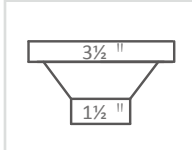

Zeffiro U 32" Laundry Super Single

Model Code: ZLC140U

Included Accessories

UMD	WK-06-40 CUPC	CARE KIT

Optional Accessories

Dimensions

Specifications

Description	Large Laundry Single Bowl
Overall Sink Size	31 7/8 " x 19 " x 12 " deep
Bowl Dimensions	30 " x 17 " x 12 " deep
Installation	Undermount
Thickness	16 ga
Material	Stainless steel SUS304

Installation

Fixings	Undermount clips supplied
Template	zomodo.ca/product/zlc140U
Min Cabinet Size	36 "
Waste Holes	1 x 3 1/2 " round Compatible with waste disposal
Sealing Strip	N/A

Plumbing

Waste Fittings	1 x (3 1/2 " x 1 1/2 ") basket waste included

Packaging

Carton Type	Single Carton
Gross Weight	26 lbs
Carton Size	34 " x 22 1/2 " x 18 "

SURFACE FINISH

WASTE KIT

MATERIAL

INSTALLATION OPTIONS

PROFILE

Zomodo Product Certification: All Zomodo pressed sinks and waste kits sold in Canada are CSA approved. All Zomodo sinks are tested and exceed the requirements of CSA standard ASME A112.19.3-2008/CSA B45.4-08 - Stainless steel plumbing fixtures. Our Waste kits are tested and exceed the requirements of cUPC Standard. Our faucets are tested and exceed both cUPC and CSA standards.