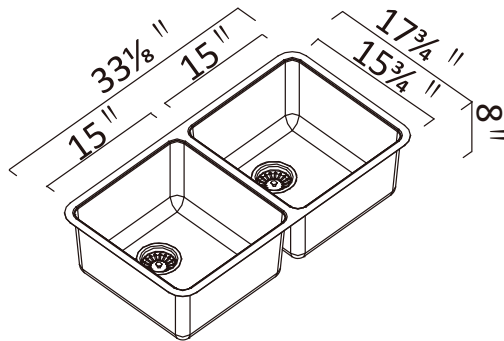

Dimensions

Specifications

Description	Double bowl, Sink
Overall Sink Size	33 3/8 " x 17 3/4 " x 8 " deep
Bowl Dimensions	15 " x 17 3/4 " x 8 " deep 15 " x 15 3/4 " x 8 " deep
Installation	Undermount
Thickness	19 ga
Material	Stainless steel SUS304

Installation

Fixings	Undermount clips supplied
Template	zomodo.ca/product/ZFC200u
Min Cabinet Size	36 "
Waste Holes	2 x 3 1/2 " round Compatible with waste disposal
Sealing Strip	N/A

Plumbing

Waste Fittings	2 x (3 1/2 " x 1 1/2 ") basket waste included

Packaging

Carton Type	5-Pack or Single Box Option
Gross Weight	5-Pack - 70 lbs Single Box - 14 lbs
Carton Size	5-Pack 35 1/2 " x 20 1/2 " x 16 1/2 "

SURFACE FINISH Satin	WASTE KIT	MATERIAL SUS 304 Stainless Steel
INSTALLATION OPTIONS Undermount	PROFILE Corner	

Zomodo Product Certification: All Zomodo pressed sinks and waste kits sold in Canada are CSA approved. All Zomodo sinks are tested and exceed the requirements of CSA standard ASME A112.19.3-2008/CSA B45.4-08 - Stainless steel plumbing fixtures. Our Waste kits are tested and exceed the requirements of cUPC Standard. Our faucets are tested and exceed both cUPC and CSA standards.