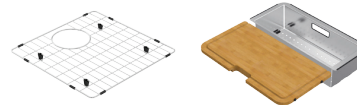

ZFC200U-K2 (Deluxe Kit)

Zeffiro U 33" Double 50/50

5-Pack Code: ZFC200U
Single Pack Code: ZFC200U-S

Included Accessories

UMD	WK-06-40 CUPC	CARE KIT

Optional Accessories

DGC-ZF100	CBB390C	COC-20
DTC-05	DRC007	ASC380ZF