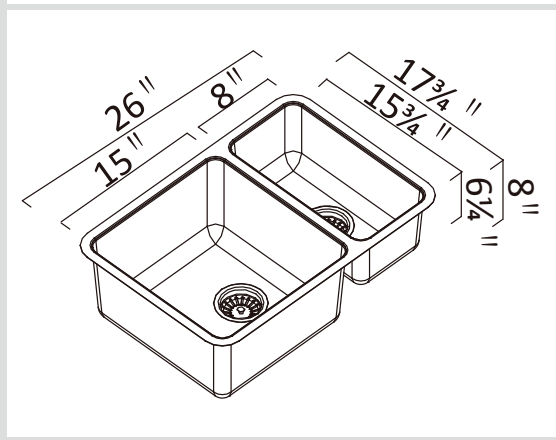

Dimensions

Specifications

Description	Double bowl, Sink
Overall Sink Size	26 " x 17 3/4 " x 8 " deep
Bowl Dimensions	15 " x 15 3/4 " x 8 " deep 8 " x 15 3/4 " x 6 1/4 " deep
Installation	Undermount
Thickness	19 ga
Material	Stainless steel SUS304

Installation

Fixings	Undermount clips supplied
Template	zomodo.ca/product/ZFC180U
Min Cabinet Size	30 "
Waste Holes	2 x 3 1/2 " round Compatible with waste disposal
Sealing Strip	N/A

Plumbing

Waste Fittings	2 x (3 1/2 " x 1 1/2 ") basket waste included

Packaging

Carton Type	5-Pack or Single Box Option
Gross Weight	5-Pack - 62 lbs Single Box - 12 lbs
Carton Size	5-Pack 28 3/8 " x 20 1/4 " x 16 1/2 "

SURFACE FINISH Satin	WASTE KIT 3 1/2 " 1 1/2 "	MATERIAL SUS 304 Stainless Steel

INSTALLATION OPTIONS Undermount	PROFILE R25 Corner

Zomodo Product Certification: All Zomodo pressed sinks and waste kits sold in Canada are CSA approved. All Zomodo sinks are tested and exceed the requirements of CSA standard ASME A112.19.3-2008/CSA B45.4-08 - Stainless steel plumbing fixtures. Our Waste kits are tested and exceed the requirements of cUPC Standard. Our faucets are tested and exceed both cUPC and CSA standards.