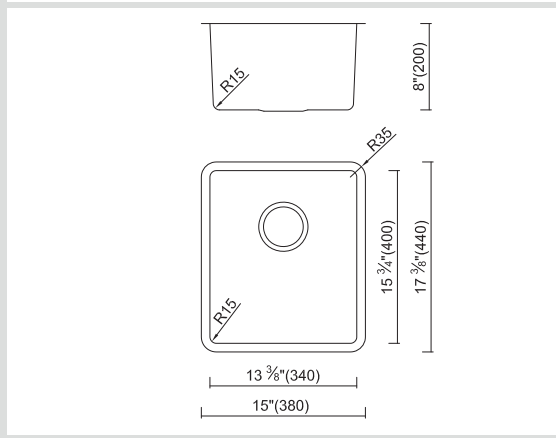

Dimensions

Specifications

Description	Double bowl, Sink
Overall Sink Size	17 3/8" x 15" x 8" deep
Bowl Dimensions	15 3/4" x 13 3/8" x 8" deep
Installation	Undermount
Thickness	18 ga
Material	Stainless steel SUS304

Installation

Fixings	Undermount clips supplied
Template	https://zomodo.ca/product/luc100u
Min Cabinet Size	18"
Waste Holes	2 x 3 1/2" round Compatible with waste disposal
Sealing Strip	N/A

Plumbing

Waste Fittings	1 x (3 1/2" x 1 1/2") basket waste included

Packaging

Carton Type	5-Pack or Single Box Option
Gross Weight	5-Pack - 35 lbs Single Box - 7 lbs
Carton Size	5-Pack 36 3/4" x 19 7/8" x 17 3/4"

SURFACE FINISH Satin	WASTE KIT 3 1/2" 1 1/2"	MATERIAL SUS 304 Stainless Steel

INSTALLATION OPTIONS Undermount	PROFILE R15 Corner

Zomodo Product Certification: All Zomodo pressed sinks and waste kits sold in Canada are CSA approved. All Zomodo sinks are tested and exceed the requirements of CSA standard ASME A112.19.3-2008/CSA B45.4-08 - Stainless steel plumbing fixtures. Our Waste kits are tested and exceed the requirements of cUPC Standard. Our faucets are tested and exceed both cUPC and CSA standards.