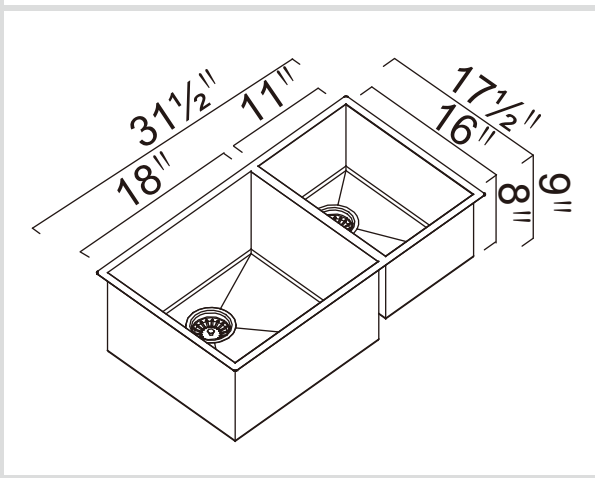

Cube 31.5" Double 60/40

Model Code: CRC457D

Included Accessories

Optional Accessories

Dimensions

Specifications

Description	Double bowl, Sink
Overall Sink Size	31 1/2" x 17 1/2" x 9" deep
Bowl Dimensions	18" x 16" x 9" deep 11" x 16" x 8" deep
Installation	Undermount
Thickness	18 ga
Material	Stainless steel SUS304

Installation

Fixings	Undermount clips supplied
Template	CAD on request
Min Cabinet Size	33"
Waste Holes	2 x 3 1/2" round Compatible with waste disposal
Sealing Strip	N/A

Plumbing

Waste Fittings	2 x (3 1/2" x 1 1/2") basket waste included
----------------	---

Packaging

Carton Type	EPS protection & Carton
Gross Weight	42.24Lbs
Carton Size	33 7/8" x 19 7/8" x 17 3/4"
Package	1

<p>SURFACE FINISH</p> <p>Microbrush</p>	<p>WASTE KIT</p>	<p>MATERIAL</p> <p>SUS 304 Stainless Steel</p>
--	-------------------------	---